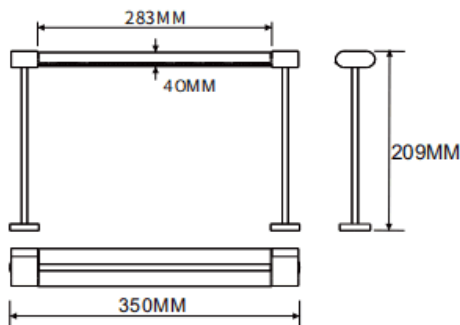

Table mounted wall washer

Lavov linear light from the family CABINET type Table mounted wall washer with a power of 16W and a Wall washer 30° beam angle. Finished in white colour. Recessed installation. Dimensions L350*W40*H209mm.. With a total lumen output of 964.96lm and a luminous efficiency of 60.31lm/W. CCT 3000K. No driver included works at 24V . Made in Aluminium body and PMMA lenses.

Dimensions	
Product dimensions (mm)	L350*W40*H209mm

Scheme

Item code	86.L008.1350.01
Product type	Indoor
Category	Tracklights
Family	CABINET
Subfamily	Table mounted wall washer
Pictograms	

Product	
Real power (W)	16
Real luminous flux (Lm)	964.96
Luminous efficiency (Lm/W)	60.31
Beam angle (°)	Wall washer 30°
Colour	white
Control gear included	no
Average life time (h)	50000hrs L80 B10
Colour temperature (K)	3000
Colour consistency (SDCM)	SDCM3
CRI	90