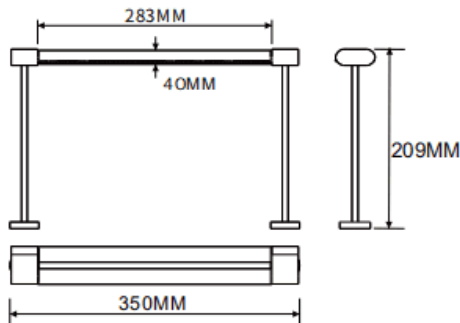

Table mounted wall washer

Lavov linear light from the family CABINET type Table mounted wall washer with a power of 16W and a Wall washer 30° beam angle. Finished in white colour. Recessed installation. Dimensions L350*W40*H209mm.. With a total lumen output of 964.96lm and a luminous efficiency of 60.31lm/W. CCT 3000K. No driver included works at 24V . Made in Aluminium body and PMMA lenses.

Dimensions

Product dimensions (mm) L350*W40*H209mm

Scheme

Item code	86.L008.1350.01
Product type	Indoor
Category	Tracklights
Family	CABINET
Subfamily	Table mounted wall washer
Pictograms	

Product	
Real power (W)	16
Real luminous flux (Lm)	964.96
Luminous efficiency (Lm/W)	60.31
Beam angle (º)	Wall washer 30°
Colour	white
Control gear included	no
Average life time (h)	50000hrs L80 B10
Colour temperature (K)	3000
Colour consistency (SDCM)	SDCM<3
CRI	90