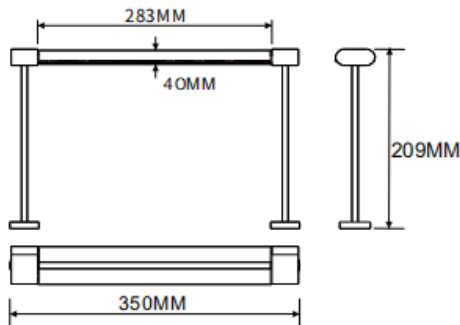

Table mounted wall washer

Lavov linear light from the family CABINET type Table mounted wall washer with a power of 16W and a Wall washer 30° beam angle. Finished in white colour. Recessed installation. Dimensions L350*W40*H209mm.. With a total lumen output of 964.96lm and a luminous efficiency of 60.31lm/W. CCT 3000K. No driver included works at 24V . Made in Aluminium body and PMMA lenses.

Dimensions

Product dimensions (mm) L350*W40*H209mm

Scheme

Item code	86.L008.1350.01
Product type	Indoor
Category	Tracklights
Family	CABINET
Subfamily	Table mounted wall washer
Pictograms	

Product	
Real power (W)	16
Real luminous flux (Lm)	964.96
Luminous efficiency (Lm/W)	60.31
Beam angle (°)	Wall washer 30°
Colour	white
Control gear included	no
Average life time (h)	50000hrs L80 B10
Colour temperature (K)	3000
Colour consistency (SDCM)	SDCM<3
CRI	90