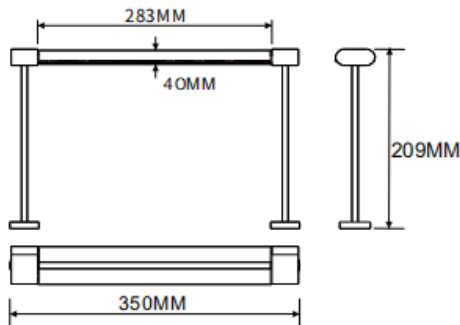

Table mounted wall washer

Lavov linear light from the family CABINET type Table mounted wall washer with a power of 16W and a Wall washer 30° beam angle. Finished in black colour. Recessed installation. Dimensions L350*W40*H209mm.. With a total lumen output of 964.96lm and a luminous efficiency of 60.31lm/W. CCT 3000K. No driver included works at 24V . Made in Aluminium body and PMMA lenses.

Dimensions

Product dimensions (mm) L350*W40*H209mm

Scheme

Item code	86.L008.1350.02
Product type	Indoor
Category	Tracklights
Family	CABINET
Subfamily	Table mounted wall washer
Pictograms	

Product	
Real power (W)	16
Real luminous flux (Lm)	964.96
Luminous efficiency (Lm/W)	60.31
Beam angle (°)	Wall washer 30°
Colour	black
Control gear included	no
Average life time (h)	50000hrs L80 B10
Colour temperature (K)	3000
Colour consistency (SDCM)	SDCM<3
CRI	90