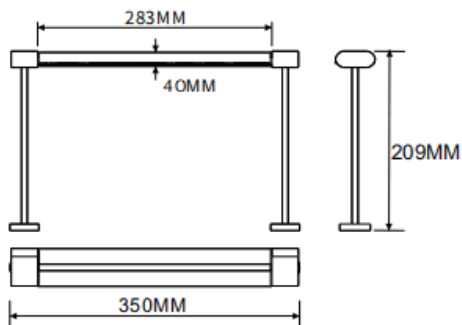

### Table mounted wall washer

Lavov linear light from the family CABINET type Table mounted wall washer with a power of 16W and a Wall washer 30° beam angle. Finished in black colour. Recessed installation. Dimensions L350\*W40\*H209mm.. With a total lumen output of 964.96lm and a luminous efficiency of 60.31lm/W. CCT 3000K. No driver included works at 24V . Made in Aluminium body and PMMA lenses.

Dimensions	
Product dimensions (mm)	L350*W40*H209mm

### Scheme

Item code	86.L008.1350.02
Product type	Indoor
Category	Tracklights
Family	CABINET
Subfamily	Table mounted wall washer
Pictograms	

Product	
Real power (W)	16
Real luminous flux (Lm)	964.96
Luminous efficiency (Lm/W)	60.31
Beam angle (°)	Wall washer 30°
Colour	black
Control gear included	no
Average life time (h)	50000hrs L80 B10
Colour temperature (K)	3000
Colour consistency (SDCM)	SDCM3
CRI	90