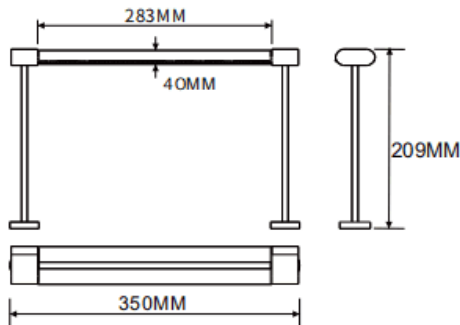

### Table mounted wall washer

Lavov linear light from the family CABINET type Table mounted wall washer with a power of 16W and a Wall washer 30° beam angle. Finished in black colour. Recessed installation. Dimensions L350\*W40\*H209mm.. With a total lumen output of 964.96lm and a luminous efficiency of 60.31lm/W. CCT 3000K. No driver included works at 24V . Made in Aluminium body and PMMA lenses.

Dimensions	
Product dimensions (mm)	L350*W40*H209mm

### Scheme

Item code	86.L008.1350.02
Product type	Indoor
Category	Tracklights
Family	CABINET
Subfamily	Table mounted wall washer
Pictograms	

Product	
Real power (W)	16
Real luminous flux (Lm)	964.96
Luminous efficiency (Lm/W)	60.31
Beam angle (&ordm;)	Wall washer 30°
Colour	black
Control gear included	no
Average life time (h)	50000hrs L80 B10
Colour temperature (K)	3000
Colour consistency (SDCM)	SDCM<3
CRI	90