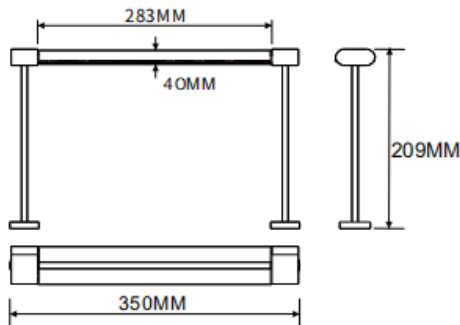

### Table mounted wall washer

Lavov linear light from the family CABINET type Table mounted wall washer with a power of 16W and a Wall washer 30° beam angle. Finished in white colour. Recessed installation. Dimensions L350\*W40\*H209mm.. With a total lumen output of 1012.16lm and a luminous efficiency of 63.26lm/W. CCT 4000K. No driver included works at 24V . Made in Aluminium body and PMMA lenses.

### Dimensions

Product dimensions (mm) L350\*W40\*H209mm

### Scheme

Item code	86.L008.1450.01
Product type	Indoor
Category	Tracklights
Family	CABINET
Subfamily	Table mounted wall washer
Pictograms	

Product	
Real power (W)	16
Real luminous flux (Lm)	1012.16
Luminous efficiency (Lm/W)	63.26
Beam angle (&ordm;)	Wall washer 30°
Colour	white
Control gear included	no
Average life time (h)	50000hrs L80 B10
Colour temperature (K)	4000
Colour consistency (SDCM)	SDCM<3
CRI	90