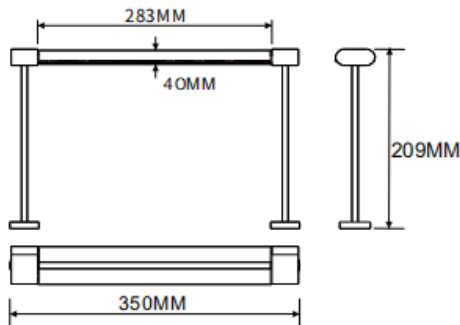

Scheme

Item code	86.L008.1450.01
Product type	Indoor
Category	Tracklights
Family	CABINET
Subfamily	Table mounted wall washer
Pictograms	

Product	
Real power (W)	16
Real luminous flux (Lm)	1012.16
Luminous efficiency (Lm/W)	63.26
Beam angle (&ordm;)	Wall washer 30°
Colour	white
Control gear included	no
Average life time (h)	50000hrs L80 B10
Colour temperature (K)	4000
Colour consistency (SDCM)	SDCM<3
CRI	90