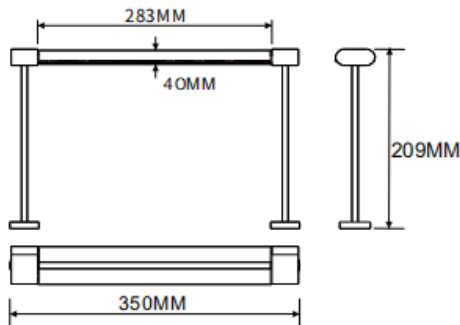

Scheme

Item code	86.L008.1450.02
Product type	Indoor
Category	Tracklights
Family	CABINET
Subfamily	Table mounted wall washer
Pictograms	

Product	
Real power (W)	16
Real luminous flux (Lm)	1012.16
Luminous efficiency (Lm/W)	63.26
Beam angle (&ordm;)	Wall washer 30°
Colour	black
Control gear included	no
Average life time (h)	50000hrs L80 B10
Colour temperature (K)	4000
Colour consistency (SDCM)	SDCM<3
CRI	90