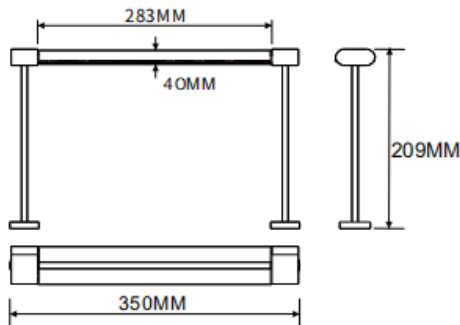

### Table mounted wall washer

Lavov linear light from the family CABINET type Table mounted wall washer with a power of 16W and a Wall washer 30° beam angle. Finished in black colour. Recessed installation. Dimensions L350\*W40\*H209mm.. With a total lumen output of 1012.16lm and a luminous efficiency of 63.26lm/W. CCT 4000K. No driver included works at 24V . Made in Aluminium body and PMMA lenses.

### Dimensions

Product dimensions (mm) L350\*W40\*H209mm

### Scheme

Item code	86.L008.1450.02
Product type	Indoor
Category	Tracklights
Family	CABINET
Subfamily	Table mounted wall washer
Pictograms	

Product	
Real power (W)	16
Real luminous flux (Lm)	1012.16
Luminous efficiency (Lm/W)	63.26
Beam angle (&ordm;)	Wall washer 30°
Colour	black
Control gear included	no
Average life time (h)	50000hrs L80 B10
Colour temperature (K)	4000
Colour consistency (SDCM)	SDCM<3
CRI	90