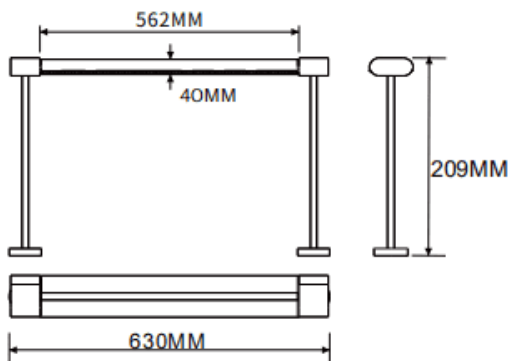

Table mounted wall washer

Lavov linear light from the family CABINET type Table mounted wall washer with a power of 32W and a Wall washer 30° beam angle. Finished in white colour. Recessed installation. Dimensions L630*W40*H209mm.. With a total lumen output of 1794.56lm and a luminous efficiency of 56.08lm/W. CCT 2700K. No driver included works at 24V . Made in Aluminium body and PMMA lenses.

Dimensions	
Product dimensions (mm)	L630*W40*H209mm

Scheme

Item code	86.L008.2250.01
Product type	Indoor
Category	Tracklights
Family	CABINET
Subfamily	Table mounted wall washer
Pictograms	

Product	
Real power (W)	32
Real luminous flux (Lm)	1794.56
Luminous efficiency (Lm/W)	56.08
Beam angle (º)	Wall washer 30°
Colour	white
Control gear included	no
Average life time (h)	50000hrs L80 B10
Colour temperature (K)	2700
Colour consistency (SDCM)	SDCM<3
CRI	90