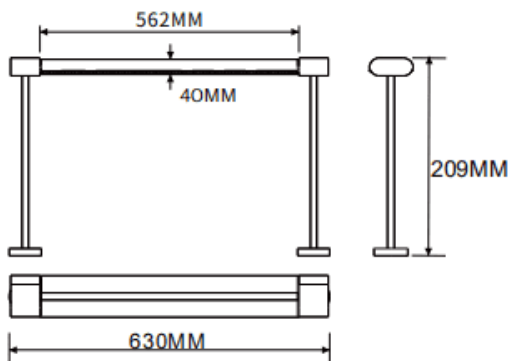

Table mounted wall washer

Lavov linear light from the family CABINET type Table mounted wall washer with a power of 32W and a Wall washer 30° beam angle. Finished in white colour. Recessed installation. Dimensions L630*W40*H209mm.. With a total lumen output of 1794.56lm and a luminous efficiency of 56.08lm/W. CCT 2700K. No driver included works at 24V . Made in Aluminium body and PMMA lenses.

Dimensions	
Product dimensions (mm)	L630*W40*H209mm

Scheme

Item code	86.L008.2250.01
Product type	Indoor
Category	Tracklights
Family	CABINET
Subfamily	Table mounted wall washer
Pictograms	

Product	
Real power (W)	32
Real luminous flux (Lm)	1794.56
Luminous efficiency (Lm/W)	56.08
Beam angle (°)	Wall washer 30°
Colour	white
Control gear included	no
Average life time (h)	50000hrs L80 B10
Colour temperature (K)	2700
Colour consistency (SDCM)	SDCM<3
CRI	90