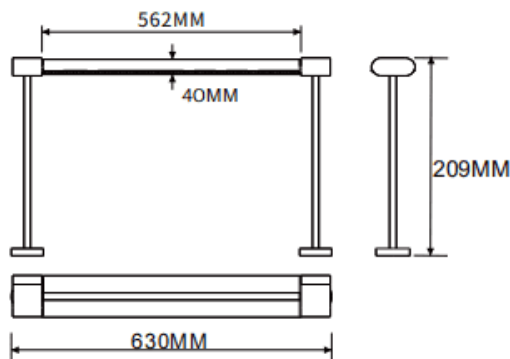

Table mounted wall washer

Lavov linear light from the family CABINET type Table mounted wall washer with a power of 32W and a Wall washer 30° beam angle. Finished in white colour. Recessed installation. Dimensions L630*W40*H209mm.. With a total lumen output of 1794.56lm and a luminous efficiency of 56.08lm/W. CCT 2700K. No driver included works at 24V . Made in Aluminium body and PMMA lenses.

Dimensions	
Product dimensions (mm)	L630*W40*H209mm

Scheme

Item code	86.L008.2250.01
Product type	Indoor
Category	Tracklights
Family	CABINET
Subfamily	Table mounted wall washer
Pictograms	

Product	
Real power (W)	32
Real luminous flux (Lm)	1794.56
Luminous efficiency (Lm/W)	56.08
Beam angle (°)	Wall washer 30°
Colour	white
Control gear included	no
Average life time (h)	50000hrs L80 B10
Colour temperature (K)	2700
Colour consistency (SDCM)	SDCM3
CRI	90