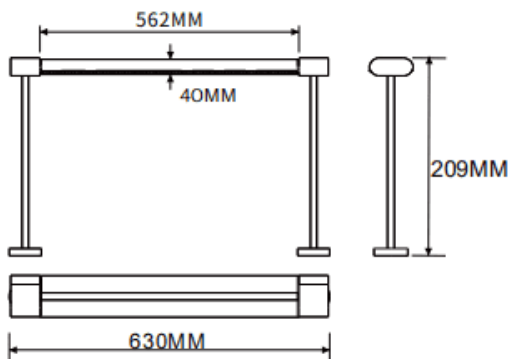

### Table mounted wall washer

Lavov linear light from the family CABINET type Table mounted wall washer with a power of 32W and a Wall washer 30° beam angle. Finished in black colour. Recessed installation. Dimensions L630\*W40\*H209mm.. With a total lumen output of 1794.56lm and a luminous efficiency of 56.08lm/W. CCT 2700K. No driver included works at 24V . Made in Aluminium body and PMMA lenses.

Dimensions	
Product dimensions (mm)	L630*W40*H209mm

### Scheme

Item code	86.L008.2250.02
Product type	Indoor
Category	Tracklights
Family	CABINET
Subfamily	Table mounted wall washer
Pictograms	

Product	
Real power (W)	32
Real luminous flux (Lm)	1794.56
Luminous efficiency (Lm/W)	56.08
Beam angle (°)	Wall washer 30°
Colour	black
Control gear included	no
Average life time (h)	50000hrs L80 B10
Colour temperature (K)	2700
Colour consistency (SDCM)	SDCM3
CRI	90