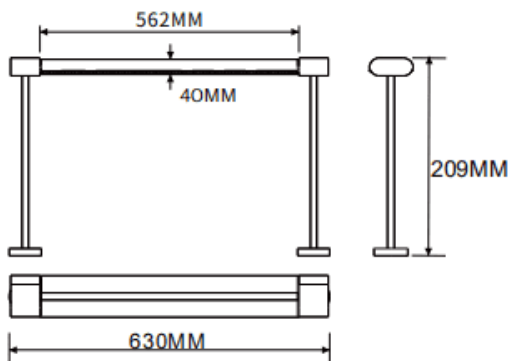

### Table mounted wall washer

Lavov linear light from the family CABINET type Table mounted wall washer with a power of 32W and a Wall washer 30° beam angle. Finished in black colour. Recessed installation. Dimensions L630\*W40\*H209mm.. With a total lumen output of 1794.56lm and a luminous efficiency of 56.08lm/W. CCT 2700K. No driver included works at 24V . Made in Aluminium body and PMMA lenses.

Dimensions	
Product dimensions (mm)	L630*W40*H209mm

### Scheme

Item code	86.L008.2250.02
Product type	Indoor
Category	Tracklights
Family	CABINET
Subfamily	Table mounted wall washer
Pictograms	

Product	
Real power (W)	32
Real luminous flux (Lm)	1794.56
Luminous efficiency (Lm/W)	56.08
Beam angle (°)	Wall washer 30°
Colour	black
Control gear included	no
Average life time (h)	50000hrs L80 B10
Colour temperature (K)	2700
Colour consistency (SDCM)	SDCM3
CRI	90