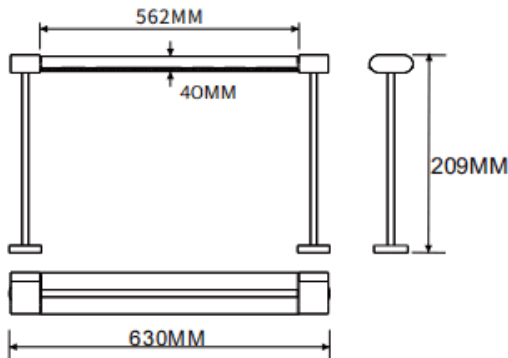

Table mounted wall washer

Lavov linear light from the family CABINET type Table mounted wall washer with a power of 32W and a Wall washer 30° beam angle. Finished in black colour. Recessed installation. Dimensions L630*W40*H209mm.. With a total lumen output of 1794.56lm and a luminous efficiency of 56.08lm/W. CCT 2700K. No driver included works at 24V . Made in Aluminium body and PMMA lenses.

Dimensions	
Product dimensions (mm)	L630*W40*H209mm

Scheme

Item code	86.L008.2250.02
Product type	Indoor
Category	Tracklights
Family	CABINET
Subfamily	Table mounted wall washer
Pictograms	

Product	
Real power (W)	32
Real luminous flux (Lm)	1794.56
Luminous efficiency (Lm/W)	56.08
Beam angle (°)	Wall washer 30°
Colour	black
Control gear included	no
Average life time (h)	50000hrs L80 B10
Colour temperature (K)	2700
Colour consistency (SDCM)	SDCM<3
CRI	90