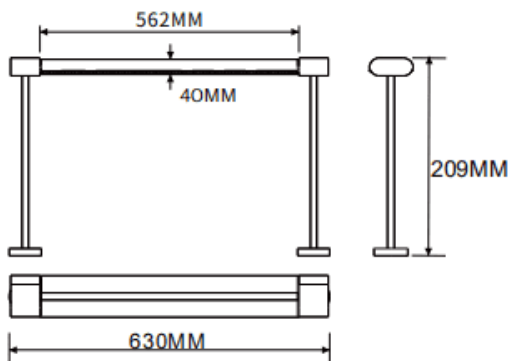

### Table mounted wall washer

Lavov linear light from the family CABINET type Table mounted wall washer with a power of 32W and a Wall washer 30° beam angle. Finished in black colour. Recessed installation. Dimensions L630\*W40\*H209mm.. With a total lumen output of 1794.56lm and a luminous efficiency of 56.08lm/W. CCT 2700K. No driver included works at 24V . Made in Aluminium body and PMMA lenses.

Dimensions	
Product dimensions (mm)	L630*W40*H209mm

### Scheme

Item code	86.L008.2250.02
Product type	Indoor
Category	Tracklights
Family	CABINET
Subfamily	Table mounted wall washer
Pictograms	

Product	
Real power (W)	32
Real luminous flux (Lm)	1794.56
Luminous efficiency (Lm/W)	56.08
Beam angle (&ordm;)	Wall washer 30°
Colour	black
Control gear included	no
Average life time (h)	50000hrs L80 B10
Colour temperature (K)	2700
Colour consistency (SDCM)	SDCM<3
CRI	90