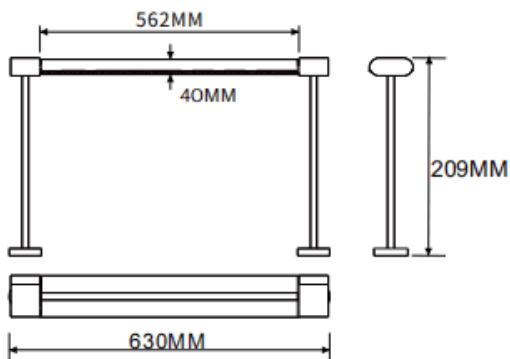

Table mounted wall washer

Lavov linear light from the family CABINET type Table mounted wall washer with a power of 32W and a Wall washer 30° beam angle. Finished in white colour. Recessed installation. Dimensions L630*W40*H209mm.. With a total lumen output of 1929.92lm and a luminous efficiency of 60.31lm/W. CCT 3000K. No driver included works at 24V . Made in Aluminium body and PMMA lenses.

Dimensions	
Product dimensions (mm)	L630*W40*H209mm

Scheme

Item code	86.L008.2350.01
Product type	Indoor
Category	Tracklights
Family	CABINET
Subfamily	Table mounted wall washer
Pictograms	

Product	
Real power (W)	32
Real luminous flux (Lm)	1929.92
Luminous efficiency (Lm/W)	60.31
Beam angle (°)	Wall washer 30°
Colour	white
Control gear included	no
Average life time (h)	50000hrs L80 B10
Colour temperature (K)	3000
Colour consistency (SDCM)	SDCM<3
CRI	90