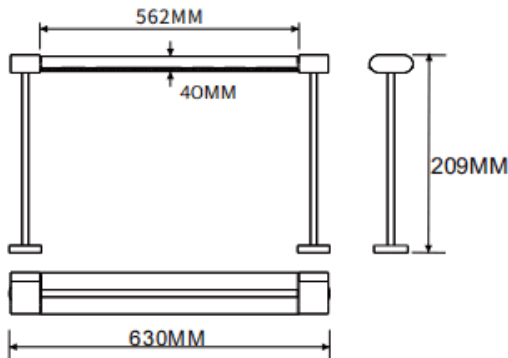

Table mounted wall washer

Lavov linear light from the family CABINET type Table mounted wall washer with a power of 32W and a Wall washer 30° beam angle. Finished in white colour. Recessed installation. Dimensions L630*W40*H209mm.. With a total lumen output of 1929.92lm and a luminous efficiency of 60.31lm/W. CCT 3000K. No driver included works at 24V . Made in Aluminium body and PMMA lenses.

Dimensions	
Product dimensions (mm)	L630*W40*H209mm

Scheme

Item code	86.L008.2350.01
Product type	Indoor
Category	Tracklights
Family	CABINET
Subfamily	Table mounted wall washer
Pictograms	

Product	
Real power (W)	32
Real luminous flux (Lm)	1929.92
Luminous efficiency (Lm/W)	60.31
Beam angle (º)	Wall washer 30°
Colour	white
Control gear included	no
Average life time (h)	50000hrs L80 B10
Colour temperature (K)	3000
Colour consistency (SDCM)	SDCM<3
CRI	90