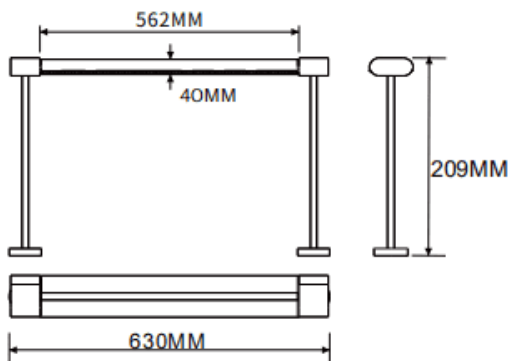

### Table mounted wall washer

Lavov linear light from the family CABINET type Table mounted wall washer with a power of 32W and a Wall washer 30° beam angle. Finished in white colour. Recessed installation. Dimensions L630\*W40\*H209mm.. With a total lumen output of 1929.92lm and a luminous efficiency of 60.31lm/W. CCT 3000K. No driver included works at 24V . Made in Aluminium body and PMMA lenses.

Dimensions	
Product dimensions (mm)	L630*W40*H209mm

### Scheme

Item code	86.L008.2350.01
Product type	Indoor
Category	Tracklights
Family	CABINET
Subfamily	Table mounted wall washer
Pictograms	

Product	
Real power (W)	32
Real luminous flux (Lm)	1929.92
Luminous efficiency (Lm/W)	60.31
Beam angle (°)	Wall washer 30°
Colour	white
Control gear included	no
Average life time (h)	50000hrs L80 B10
Colour temperature (K)	3000
Colour consistency (SDCM)	SDCM3
CRI	90