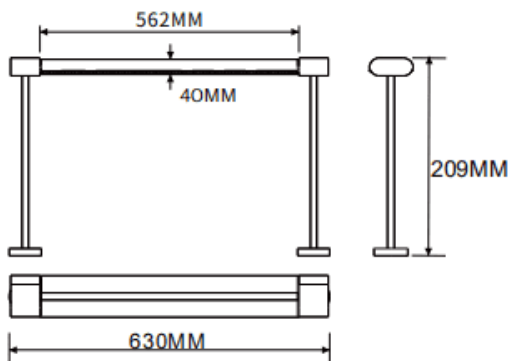

Table mounted wall washer

Lavov linear light from the family CABINET type Table mounted wall washer with a power of 32W and a Wall washer 30° beam angle. Finished in black colour. Recessed installation. Dimensions L630*W40*H209mm.. With a total lumen output of 1929.92lm and a luminous efficiency of 60.31lm/W. CCT 3000K. No driver included works at 24V . Made in Aluminium body and PMMA lenses.

Dimensions	
Product dimensions (mm)	L630*W40*H209mm

Scheme

Item code	86.L008.2350.02
Product type	Indoor
Category	Tracklights
Family	CABINET
Subfamily	Table mounted wall washer
Pictograms	

Product	
Real power (W)	32
Real luminous flux (Lm)	1929.92
Luminous efficiency (Lm/W)	60.31
Beam angle (°)	Wall washer 30°
Colour	black
Control gear included	no
Average life time (h)	50000hrs L80 B10
Colour temperature (K)	3000
Colour consistency (SDCM)	SDCM<3
CRI	90