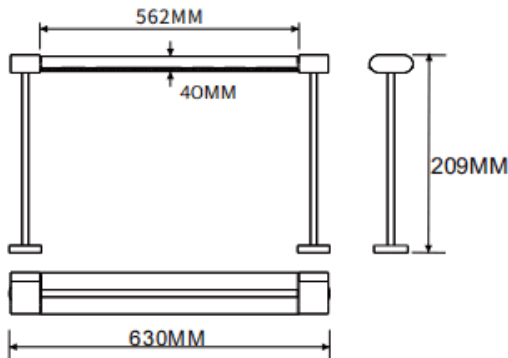

Table mounted wall washer

Lavov linear light from the family CABINET type Table mounted wall washer with a power of 32W and a Wall washer 30° beam angle. Finished in black colour. Recessed installation. Dimensions L630*W40*H209mm.. With a total lumen output of 1929.92lm and a luminous efficiency of 60.31lm/W. CCT 3000K. No driver included works at 24V . Made in Aluminium body and PMMA lenses.

Dimensions	
Product dimensions (mm)	L630*W40*H209mm

Scheme

Item code	86.L008.2350.02
Product type	Indoor
Category	Tracklights
Family	CABINET
Subfamily	Table mounted wall washer
Pictograms	

Product	
Real power (W)	32
Real luminous flux (Lm)	1929.92
Luminous efficiency (Lm/W)	60.31
Beam angle (º)	Wall washer 30°
Colour	black
Control gear included	no
Average life time (h)	50000hrs L80 B10
Colour temperature (K)	3000
Colour consistency (SDCM)	SDCM<3
CRI	90