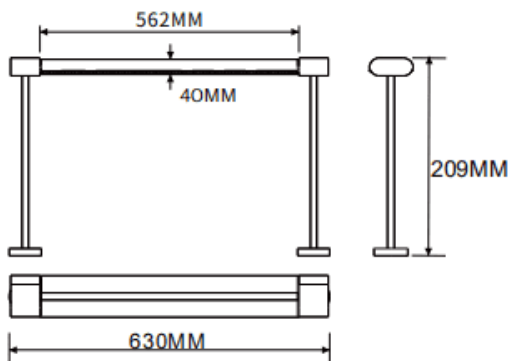

Table mounted wall washer

Lavov linear light from the family CABINET type Table mounted wall washer with a power of 32W and a Wall washer 30° beam angle. Finished in black colour. Recessed installation. Dimensions L630*W40*H209mm.. With a total lumen output of 1929.92lm and a luminous efficiency of 60.31lm/W. CCT 3000K. No driver included works at 24V . Made in Aluminium body and PMMA lenses.

Dimensions	
Product dimensions (mm)	L630*W40*H209mm

Scheme

Item code	86.L008.2350.02
Product type	Indoor
Category	Tracklights
Family	CABINET
Subfamily	Table mounted wall washer
Pictograms	

Product	
Real power (W)	32
Real luminous flux (Lm)	1929.92
Luminous efficiency (Lm/W)	60.31
Beam angle (°)	Wall washer 30°
Colour	black
Control gear included	no
Average life time (h)	50000hrs L80 B10
Colour temperature (K)	3000
Colour consistency (SDCM)	SDCM3
CRI	90