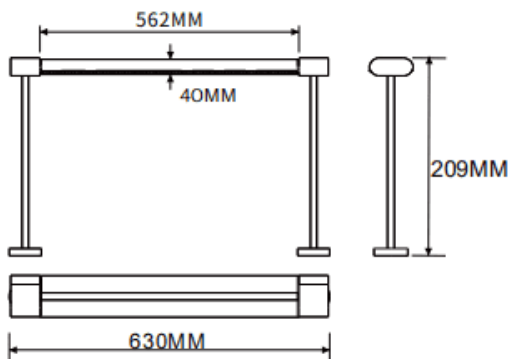

Table mounted wall washer

Lavov linear light from the family CABINET type Table mounted wall washer with a power of 32W and a Wall washer 30° beam angle. Finished in white colour. Recessed installation. Dimensions L630*W40*H209mm.. With a total lumen output of 2024.32lm and a luminous efficiency of 63.26lm/W. CCT 4000K. No driver included works at 24V . Made in Aluminium body and PMMA lenses.

Dimensions	
Product dimensions (mm)	L630*W40*H209mm

Scheme

Item code	86.L008.2450.01
Product type	Indoor
Category	Tracklights
Family	CABINET
Subfamily	Table mounted wall washer
Pictograms	

Product	
Real power (W)	32
Real luminous flux (Lm)	2024.32
Luminous efficiency (Lm/W)	63.26
Beam angle (°)	Wall washer 30°
Colour	white
Control gear included	no
Average life time (h)	50000hrs L80 B10
Colour temperature (K)	4000
Colour consistency (SDCM)	SDCM3
CRI	90