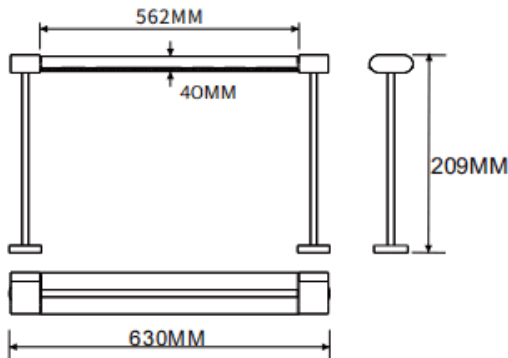

Table mounted wall washer

Lavov linear light from the family CABINET type Table mounted wall washer with a power of 32W and a Wall washer 30° beam angle. Finished in white colour. Recessed installation. Dimensions L630*W40*H209mm.. With a total lumen output of 2024.32lm and a luminous efficiency of 63.26lm/W. CCT 4000K. No driver included works at 24V . Made in Aluminium body and PMMA lenses.

Dimensions	
Product dimensions (mm)	L630*W40*H209mm

Scheme

Item code	86.L008.2450.01
Product type	Indoor
Category	Tracklights
Family	CABINET
Subfamily	Table mounted wall washer
Pictograms	

Product	
Real power (W)	32
Real luminous flux (Lm)	2024.32
Luminous efficiency (Lm/W)	63.26
Beam angle (º)	Wall washer 30°
Colour	white
Control gear included	no
Average life time (h)	50000hrs L80 B10
Colour temperature (K)	4000
Colour consistency (SDCM)	SDCM<3
CRI	90