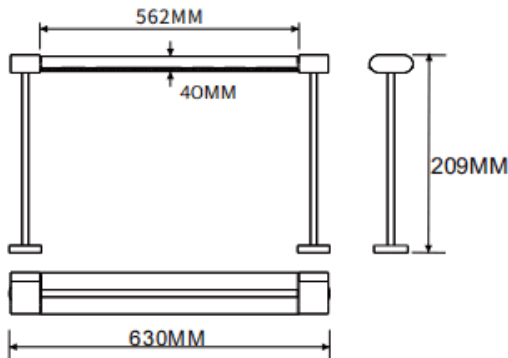

Table mounted wall washer

Lavov linear light from the family CABINET type Table mounted wall washer with a power of 32W and a Wall washer 30° beam angle. Finished in white colour. Recessed installation. Dimensions L630*W40*H209mm.. With a total lumen output of 2024.32lm and a luminous efficiency of 63.26lm/W. CCT 4000K. No driver included works at 24V . Made in Aluminium body and PMMA lenses.

Dimensions	
Product dimensions (mm)	L630*W40*H209mm

Scheme

Item code	86.L008.2450.01
Product type	Indoor
Category	Tracklights
Family	CABINET
Subfamily	Table mounted wall washer
Pictograms	

Product	
Real power (W)	32
Real luminous flux (Lm)	2024.32
Luminous efficiency (Lm/W)	63.26
Beam angle (°)	Wall washer 30°
Colour	white
Control gear included	no
Average life time (h)	50000hrs L80 B10
Colour temperature (K)	4000
Colour consistency (SDCM)	SDCM<3
CRI	90