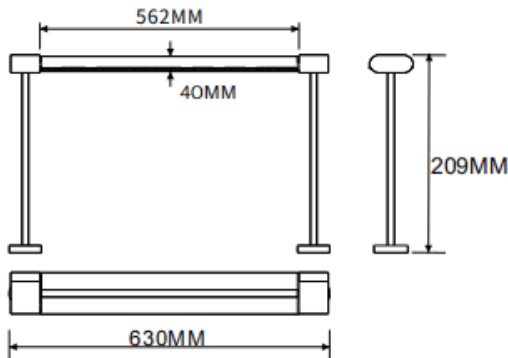

Table mounted wall washer

Lavov linear light from the family CABINET type Table mounted wall washer with a power of 32W and a Wall washer 30° beam angle. Finished in black colour. Recessed installation. Dimensions L630*W40*H209mm.. With a total lumen output of 2024.32lm and a luminous efficiency of 63.26lm/W. CCT 4000K. No driver included works at 24V . Made in Aluminium body and PMMA lenses.

Dimensions

Product dimensions (mm) L630*W40*H209mm

Scheme

Item code	86.L008.2450.02
Product type	Indoor
Category	Tracklights
Family	CABINET
Subfamily	Table mounted wall washer
Pictograms	

Product	
Real power (W)	32
Real luminous flux (Lm)	2024.32
Luminous efficiency (Lm/W)	63.26
Beam angle (º)	Wall washer 30°
Colour	black
Control gear included	no
Average life time (h)	50000hrs L80 B10
Colour temperature (K)	4000
Colour consistency (SDCM)	SDCM<3
CRI	90