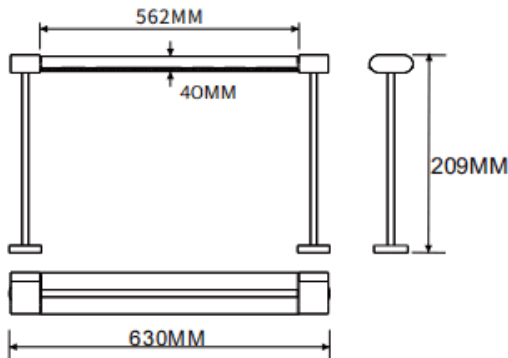

Table mounted wall washer

Lavov linear light from the family CABINET type Table mounted wall washer with a power of 32W and a Wall washer 30° beam angle. Finished in black colour. Recessed installation. Dimensions L630*W40*H209mm.. With a total lumen output of 2024.32lm and a luminous efficiency of 63.26lm/W. CCT 4000K. No driver included works at 24V . Made in Aluminium body and PMMA lenses.

Dimensions	
Product dimensions (mm)	L630*W40*H209mm

Scheme

Item code	86.L008.2450.02
Product type	Indoor
Category	Tracklights
Family	CABINET
Subfamily	Table mounted wall washer
Pictograms	

Product	
Real power (W)	32
Real luminous flux (Lm)	2024.32
Luminous efficiency (Lm/W)	63.26
Beam angle (°)	Wall washer 30°
Colour	black
Control gear included	no
Average life time (h)	50000hrs L80 B10
Colour temperature (K)	4000
Colour consistency (SDCM)	SDCM<3
CRI	90