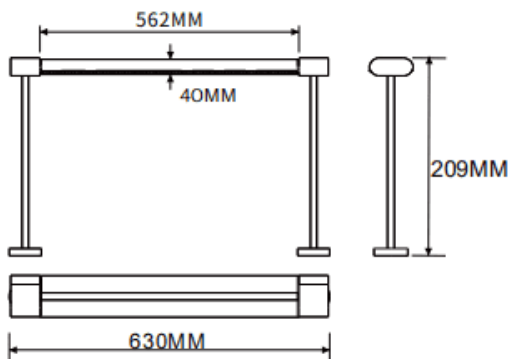

Table mounted wall washer

Lavov linear light from the family CABINET type Table mounted wall washer with a power of 32W and a Wall washer 30° beam angle. Finished in black colour. Recessed installation. Dimensions L630*W40*H209mm.. With a total lumen output of 2024.32lm and a luminous efficiency of 63.26lm/W. CCT 4000K. No driver included works at 24V . Made in Aluminium body and PMMA lenses.

Dimensions	
Product dimensions (mm)	L630*W40*H209mm

Scheme

Item code	86.L008.2450.02
Product type	Indoor
Category	Tracklights
Family	CABINET
Subfamily	Table mounted wall washer
Pictograms	

Product	
Real power (W)	32
Real luminous flux (Lm)	2024.32
Luminous efficiency (Lm/W)	63.26
Beam angle (°)	Wall washer 30°
Colour	black
Control gear included	no
Average life time (h)	50000hrs L80 B10
Colour temperature (K)	4000
Colour consistency (SDCM)	SDCM3
CRI	90