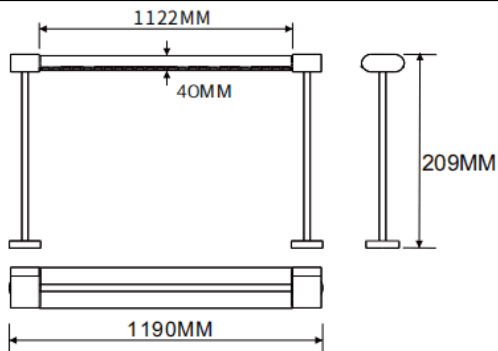

Table mounted wall washer

Lavov linear light from the family CABINET type Table mounted wall washer with a power of 48W and a Wall washer 30° beam angle. Finished in black colour. Recessed installation. Dimensions L1190*W40*H209mm.. With a total lumen output of 2691.84lm and a luminous efficiency of 56.08lm/W. CCT 2700K. No driver included works at 24V . Made in Aluminium body and PMMA lenses.

Dimensions	
Product dimensions (mm)	L1190*W40*H209mm

Scheme

Item code	86.L008.3250.02
Product type	Indoor
Category	Tracklights
Family	CABINET
Subfamily	Table mounted wall washer
Pictograms	

Product	
Real power (W)	48
Real luminous flux (Lm)	2691.84
Luminous efficiency (Lm/W)	56.08
Beam angle (°)	Wall washer 30°
Colour	black
Control gear included	no
Average life time (h)	50000hrs L80 B10
Colour temperature (K)	2700
Colour consistency (SDCM)	SDCM3
CRI	90