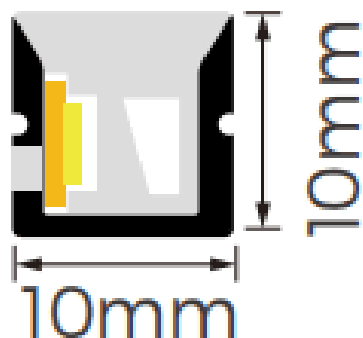

NEON SIDE RGB

Lavov LED strip from the family NEON 2835 RGB with a power of 12W/m and a beam angle of 114,3° Dimensions 8X16x5000mm, cut at 50mm, 120 LED/m 2835 type

Item code	86.LN01.0RGB.00
Product type	Indoor
Category	LED Strips
Family	NEON SIDE RGB
Pictograms	<div style="display: flex; gap: 10px;"> <div style="border: 1px solid gray; padding: 2px; font-size: 8px;">Driver EXCL</div> <div style="border: 1px solid gray; padding: 2px; font-size: 8px;">IP 67</div> </div>

Dimensions

Product dimensions (mm) 8X16x5000mm, cut at 50mm, 120 LED/m 2835 type

Scheme

Product	
Real power (W)	12
Beam angle (&ordm;)	114.3
Life time (h)	30000h
IP	67
Electrical feeding	24V
Control gear included	not
Light source	LED
Type of LED	2835
Colour temperature (K)	RBG
Colour consistency (SDCM)	SDCM<3