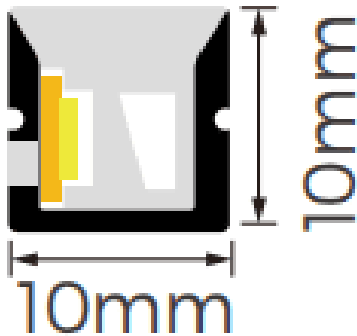

NEON SIDE RGB

Lavov LED strip from the family NEON 2835 RGB with a power of 12W/m and a beam angle of 114,3° Dimensions 8X16x5000mm, cut at 50mm, 120 LED/m 2835 type

Item code	86.LN01.0RGB.00
Product type	Indoor
Category	LED Strips
Family	NEON SIDE RGB
Pictograms	<div style="display: flex; gap: 10px;"> <div style="border: 1px solid gray; padding: 2px; font-size: 8px;">Driver EXCL</div> <div style="border: 1px solid gray; padding: 2px; font-size: 8px;">IP 67</div> </div>

Dimensions

Product dimensions 8X16x5000mm, cut at 50mm, 120 (mm) LED/m 2835 type

Scheme

Product

Real power (W)	12
Beam angle (°)	114.3
Life time (h)	30000h
IP	67
Electrical feeding	24V
Control gear included	not
Light source	LED
Type of LED	2835
Colour temperature (K)	RBG
Colour consistency (SDCM)	SDCM3