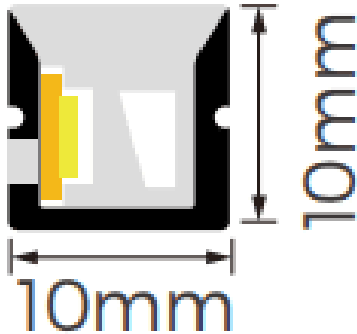

### NEON 2835 RGB

Lavov LED strip from the family NEON 2835 RGB with a power of 12W/m and a beam angle of 114,3° Dimensions 8X16x5000mm, cut at 50mm, 120 LED/m 2835 type

Item code	86.LN01.0RGB.00
Product type	Indoor
Category	LED Strips
Family	NEON SIDE
Subfamily	NEON 2835 RGB
Pictograms	<div style="display: flex; gap: 10px;"> <div style="border: 1px solid gray; border-radius: 5px; padding: 2px 5px; font-size: 8px;">Driver EXCL</div> <div style="border: 1px solid gray; border-radius: 5px; padding: 2px 5px; font-size: 8px;">IP 67</div> </div>

#### Dimensions

Product dimensions 8X16x5000mm, cut at 50mm, 120 (mm) LED/m 2835 type

#### Scheme

Product	
Real power (W)	12
Beam angle (°)	114.3
Life time (h)	30000h
IP	67
Electrical feeding	24V
Control gear included	not
Light source	LED
Type of LED	2835
Colour temperature (K)	RBG
Colour consistency (SDCM)	SDCM3