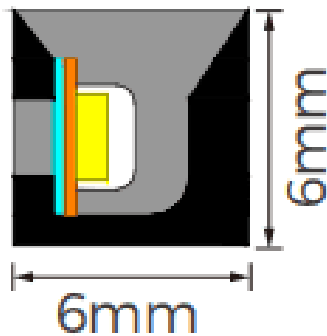

NEON SIDE

Lavov LED strip from the family NEON 2835 with a power of 8W/m and a beam angle of 114.3°. Dimensions 6x6x5000mm, cut at 29,4mm, 238 LED/m 2835 type With a total lumen output of 440lm/m and a luminous efficacy of 55lm/W. CCT 2700. CRI>90.

Item code	86.LN01.1200.90
Product type	Indoor
Category	LED Strips
Family	NEON SIDE
Pictograms	<div style="display: flex; gap: 10px;"> <div style="border: 1px solid gray; padding: 2px;">CRI 90</div> <div style="border: 1px solid gray; padding: 2px;">Driver EXCL.</div> <div style="border: 1px solid gray; padding: 2px;">IP 67</div> </div>

Dimensions

Product dimensions (mm) 6x6x5000mm, cut at 29,4mm, 238 LED/m 2835 type

Scheme

Product	
Real power (W)	8
Real luminous flux (Lm)	440
Luminous efficiency (Lm/W)	55
Beam angle (°)	114.3
Life time (h)	30000h
IP	67
Electrical feeding	24V
Control gear included	not
Light source	LED
Type of LED	2835
Colour temperature (K)	2700
Colour consistency (SDCM)	SDCM3
CRI	90

Photometry