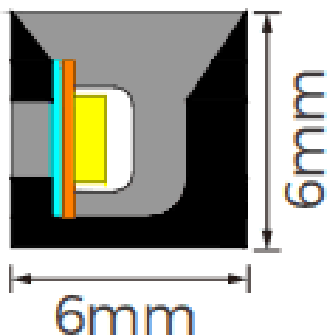

NEON 2835

Lavov LED strip from the family NEON 2835 with a power of 8W/m and a beam angle of 114.3° Dimensions 6x6x5000mm, cut at 29,4mm, 238 LED/m 2835 type With a total lumen output of 455lm/m and a luminous efficacy of 56.875lm/W. CCT 3000. CRI>90.

Item code	86.LN01.1300.90
Product type	Indoor
Category	LED Strips
Family	NEON SIDE
Subfamily	NEON 2835
Pictograms	<div style="display: flex; gap: 5px;"> <div style="border: 1px solid gray; border-radius: 5px; padding: 2px;">CRI 90</div> <div style="border: 1px solid gray; border-radius: 5px; padding: 2px;">Driver EXCL.</div> <div style="border: 1px solid gray; border-radius: 5px; padding: 2px;">IP 67</div> </div>

Dimensions

Product dimensions 6x6x5000mm, cut at 29,4mm, 238 (mm) LED/m 2835 type

Scheme

Product

Real power (W)	8
Real luminous flux (Lm)	455
Luminous efficiency (Lm/W)	56.875
Beam angle (°)	114.3
Life time (h)	30000h
IP	67
Electrical feeding	24V
Control gear included	not
Light source	LED
Type of LED	2835
Colour temperature (K)	3000
Colour consistency (SDCM)	SDCM3
CRI	90