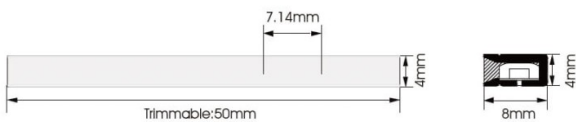

NEON 2835

Lavov LED strip from the family NEON SIDE with a power of 9,6W/m and an optics 114,3 degrees beam angle. CCT 4000K. With a total lumen output of 240lm/m and an efficacy of 25lm/W

Item code	86.LN01.1400.90
Product type	Indoor
Category	LED Strips
Family	NEON SIDE
Subfamily	NEON 2835
Pictograms	<div style="display: flex; gap: 10px;"> <div style="border: 1px solid gray; padding: 2px;">CRI 90</div> <div style="border: 1px solid gray; padding: 2px;">Driver EXCL.</div> <div style="border: 1px solid gray; padding: 2px;">IP 66</div> </div>

Dimensions

Product dimensions (mm) 4x8x5000mm, cut at 50 mm, 140 LED/m 2835 type

Scheme

Product	
Real power (W)	9.6
Real luminous flux (Lm)	240
Luminous efficiency (Lm/W)	25
Beam angle (°)	114.3
Life time (h)	30000h
IP	66
Electrical feeding	24V
Chip Brand	Refond
Control gear included	not
Light source	LED
Type of LED	2835
Colour temperature (K)	4000
Colour consistency (SDCM)	SDCM<3
CRI	90