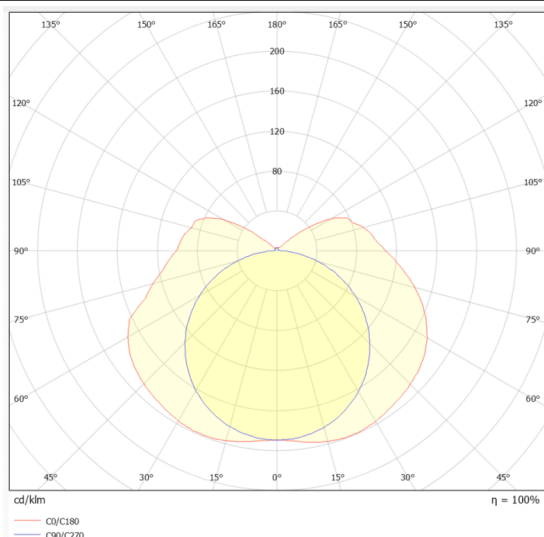

NEON FRONT 2835 RGB

Lavov LED strip from the family NEON FRON 2835 RGB with a power of 14W/m and a beam angle of 170° Dimensions PCB 8mm width, body 10X10Xy 5000 mm length, cut every 41,67 mm, 144 LED/m, 2835 type.

Item code	86.LN02.0RGB.00
Product type	Indoor
Category	LED Strips
Family	NEON FRONT
Subfamily	NEON FRONT 2835 RGB
Pictograms	<div style="display: flex; gap: 10px;"> <div style="border: 1px solid gray; padding: 2px 5px; font-size: 8px;">Driver EXCL</div> <div style="border: 1px solid gray; padding: 2px 5px; font-size: 8px;">IP 67</div> </div>

Dimensions

Product dimensions (mm)	PCB 8mm width, body 10X10Xy 5000 mm length, cut every 41,67 mm, 144 LED/m, 2835 type.
-------------------------	---

Scheme

Photometry

Product	
Real power (W)	14
Real luminous flux (Lm)	1400
Luminous efficiency (Lm/W)	100
Beam angle (º)	170
Life time (h)	30000h
IP	67
Electrical feeding	24V
Control gear included	not
Light source	LED
Type of LED	2835
Colour temperature (K)	RGB
Colour consistency (SDCM)	SDCM<3
CRI	90