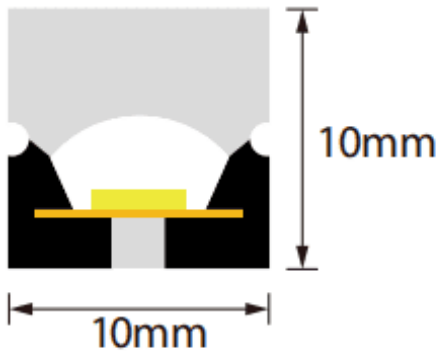

NEON FRONT

Lavov LED strip from the family NEON 2835 with a power of 14W/m and a beam angle of 170°. Dimensions PCB 8mm width, body 10X10Xy 5000 mm length, cut every 38,46 mm, 182 LED/m, 2835 type. With a total lumen output of 1305lm/m and a luminous efficacy of 93.2lm/W. CCT 2700. CRI>90.

Item code	86.LN02.1200.90
Product type	Indoor
Category	LED Strips
Family	NEON FRONT
Pictograms	<div style="display: flex; gap: 10px;"> <div style="border: 1px solid gray; border-radius: 5px; padding: 2px 5px;">CRI 90</div> <div style="border: 1px solid gray; border-radius: 5px; padding: 2px 5px;">Driver EXCL.</div> <div style="border: 1px solid gray; border-radius: 5px; padding: 2px 5px;">IP 67</div> </div>

Dimensions

Product dimensions (mm)	PCB 8mm width, body 10X10Xy 5000 mm length, cut every 38,46 mm, 182 LED/m, 2835 type.
--------------------------------	--

Scheme

Product

Real power (W)	14
Real luminous flux (Lm)	1305
Luminous efficiency (Lm/W)	93.2
Beam angle (&ordm;)	170
Life time (h)	30000h
IP	67
Electrical feeding	24V
Control gear included	not
Light source	LED
Type of LED	2835
Colour temperature (K)	2700
Colour consistency (SDCM)	SDCM<3
CRI	90