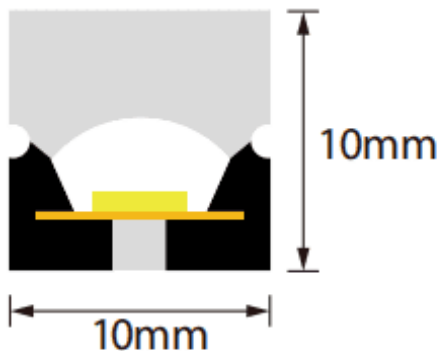

NEON FRONT

Lavov LED strip from the family NEON 2835 with a power of 14W/m and a beam angle of 170°. Dimensions PCB 8mm width, body 10X10Xy 5000 mm length, cut every 38,46 mm, 182 LED/m, 2835 type. With a total lumen output of 1305lm/m and a luminous efficacy of 93.2lm/W. CCT 2700. CRI>90.

Dimensions

Product dimensions (mm)	PCB 8mm width, body 10X10Xy 5000 mm length, cut every 38,46 mm, 182 LED/m, 2835 type.
--------------------------------	--

Scheme

Product	
Real power (W)	14
Real luminous flux (Lm)	1305
Luminous efficiency (Lm/W)	93.2
Beam angle (°)	170
Life time (h)	30000h
IP	67
Electrical feeding	24V
Control gear included	not
Light source	LED
Type of LED	2835
Colour temperature (K)	2700
Colour consistency (SDCM)	SDCM3
CRI	90