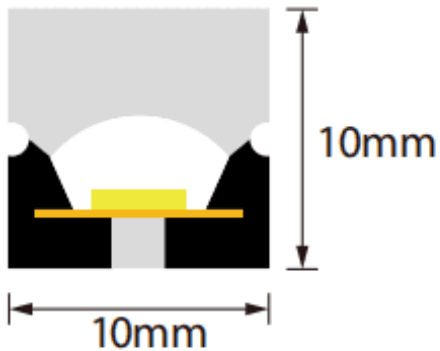

NEON FRONT

Lavov LED strip from the family NEON 2835 with a power of 14W/m and a beam angle of 170°. Dimensions PCB 8mm width, body 10X10Xy 5000 mm length, cut every 38,46 mm, 182 LED/m, 2835 type. With a total lumen output of 1320lm/m and a luminous efficacy of 94.3lm/W. CCT 3000. CRI>90.

Dimensions

Product dimensions (mm)	PCB 8mm width, body 10X10Xy 5000 mm length, cut every 38,46 mm, 182 LED/m, 2835 type.
--------------------------------	--

Scheme

Product	
Real power (W)	14
Real luminous flux (Lm)	1320
Luminous efficiency (Lm/W)	94.3
Beam angle (°)	170
Life time (h)	30000h
IP	67
Electrical feeding	24V
Control gear included	not
Light source	LED
Type of LED	2835
Colour temperature (K)	3000
Colour consistency (SDCM)	SDCM<3
CRI	90