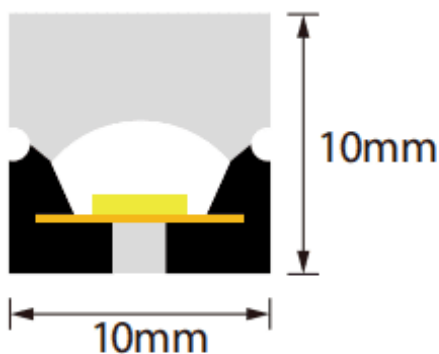

NEON 2835

Lavov LED strip from the family NEON 2835 with a power of 14W/m and a beam angle of 170°. Dimensions PCB 8mm width, body 10X10Xy 5000 mm length, cut every 38,46 mm, 182 LED/m, 2835 type. With a total lumen output of 1320lm/m and a luminous efficacy of 94.3lm/W. CCT 3000. CRI>90.

Product	
Real power (W)	14
Real luminous flux (Lm)	1320
Luminous efficiency (Lm/W)	94.3
Beam angle (°)	170
Life time (h)	30000h
IP	67
Electrical feeding	24V
Control gear included	not
Light source	LED
Type of LED	2835
Colour temperature (K)	3000
Colour consistency (SDCM)	SDCM<3
CRI	90

Dimensions

Product dimensions (mm)	PCB 8mm width, body 10X10Xy 5000 mm length, cut every 38,46 mm, 182 LED/m, 2835 type.
-------------------------	---

Scheme

Photometry