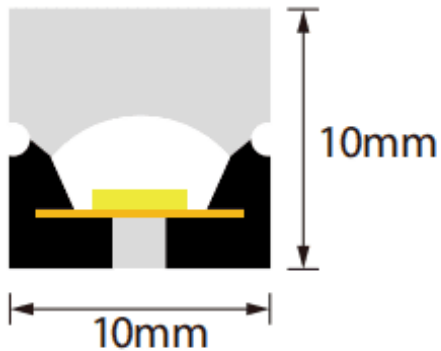

### NEON FRONT

Lavov LED strip from the family NEON 2835 with a power of 14W/m and a beam angle of 170°. Dimensions PCB 8mm width, body 10X10Xy 5000 mm length, cut every 38,46 mm, 182 LED/m, 2835 type. With a total lumen output of 1400lm/m and a luminous efficacy of 100lm/W. CCT 4000. CRI>90.

#### Dimensions

|                                |  |
|--------------------------------|--|
| <b>Product dimensions (mm)</b> | <b>PCB 8mm width, body 10X10Xy 5000 mm length, cut every 38,46 mm, 182 LED/m, 2835 type.</b> |
|--------------------------------|--|

#### Scheme

|                                   |               |
|-----------------------------------|---------------|
| <b>Product</b>                    |               |
| <b>Real power (W)</b>             | <b>14</b>     |
| <b>Real luminous flux (Lm)</b>    | <b>1400</b>   |
| <b>Luminous efficiency (Lm/W)</b> | <b>100</b>    |
| <b>Beam angle (°)</b>             | <b>170</b>    |
| <b>Life time (h)</b>              | <b>30000h</b> |
| <b>IP</b>                         | <b>67</b>     |
| <b>Electrical feeding</b>         | <b>24V</b>    |
| <b>Control gear included</b>      | <b>not</b>    |
| <b>Light source</b>               | <b>LED</b>    |
| <b>Type of LED</b>                | <b>2835</b>   |
| <b>Colour temperature (K)</b>     | <b>4000</b>   |
| <b>Colour consistency (SDCM)</b>  | <b>SDCM3</b>  |
| <b>CRI</b>                        | <b>90</b>     |