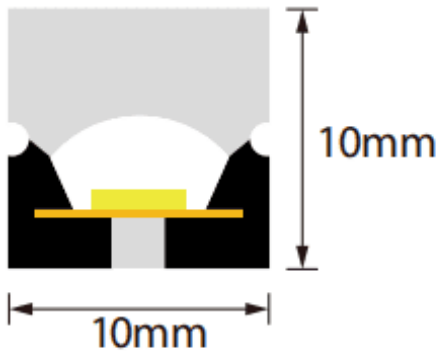

NEON FRONT

Lavov LED strip from the family NEON 2835 with a power of 14W/m and a beam angle of 170°. Dimensions PCB 8mm width, body 10X10Xy 5000 mm length, cut every 38,46 mm, 182 LED/m, 2835 type. With a total lumen output of 1400lm/m and a luminous efficacy of 100lm/W. CCT 5000. CRI>90.

Dimensions

Product dimensions (mm)	PCB 8mm width, body 10X10Xy 5000 mm length, cut every 38,46 mm, 182 LED/m, 2835 type.
--------------------------------	--

Scheme

Product

Real power (W)	14
Real luminous flux (Lm)	1400
Luminous efficiency (Lm/W)	100
Beam angle (°)	170
Life time (h)	30000h
IP	67
Electrical feeding	24V
Control gear included	not
Light source	LED
Type of LED	2835
Colour temperature (K)	5000
Colour consistency (SDCM)	SDCM3
CRI	90