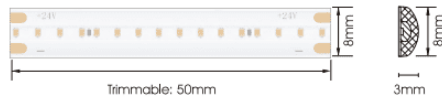

Scheme

Item code	86.LN04.1200.90

Product type	Indoor

Category	LED Strips

Family	NEON FRONT

Subfamily	NEON CSP

Pictograms	CRI 90 Driver EXCL. 50000h L70B10

Product

Real power (W)	10

Real luminous flux (Lm)	555

Luminous efficiency (Lm/W)	55

Beam angle (°)	106

Life time (h)	30000h

IP	68

Electrical feeding	24V

Control gear included	not

Light source	LED

Type of LED	CSP

Colour temperature (K)	2700

Colour consistency (SDCM)	SDCM3

CRI	90