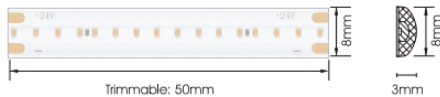

Scheme

Item code	86.LN04.1200.90

Product type	Indoor

Category	LED Strips

Family	NEON FRONT

Subfamily	NEON CSP

Pictograms	CRI 90 Driver EXCL. 50000h L70B10

Product

Real power (W)	10

Real luminous flux (Lm)	555

Luminous efficiency (Lm/W)	55

Beam angle (&ordm;)	106

Life time (h)	30000h

IP	68

Electrical feeding	24V

Control gear included	not

Light source	LED

Type of LED	CSP

Colour temperature (K)	2700

Colour consistency (SDCM)	SDCM<3

CRI	90