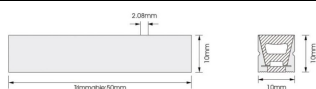

Scheme

Product

Real power (W)	10

Real luminous flux (Lm)	555

Luminous efficiency (Lm/W)	55

Beam angle (°)	106

Life time (h)	30000h

IP	68

Electrical feeding	24V

Chip Brand	Refond

Control gear included	not

Light source	LED

Type of LED	CSP

Colour temperature (K)	3000

Colour consistency (SDCM)	SDCM<3

CRI	90