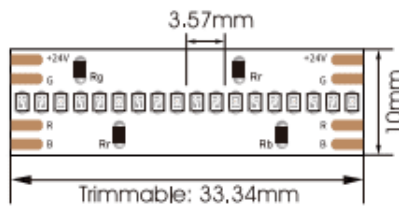

NEON CSP RGB

Lavov LED strip from the family NEON CSP RGB with a power of 15W/m and a beam angle of 114°. Dimensions PCB 10mm width, body 12x8x5000 mm length, cut every 33,3 mm, 540 CSP led/m. With a total lumen output of 362lm/m and a luminous efficacy of 24lm/W. CCT RGB. CRI>90.

Dimensions

Product dimensions (mm) PCB 10mm width, body 12x8x5000 mm length, cut every 33,3 mm, 540 CSP led/m.

Scheme

Item code	86.LN05.1000.90
------------------	------------------------

Product type	Indoor
---------------------	---------------