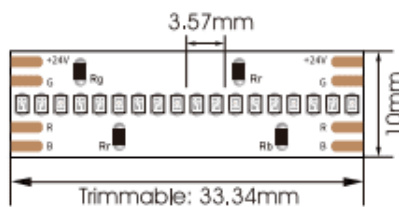

NEON CSP RGB

Lavov LED strip from the family NEON CSP RGB with a power of 15W/m and a beam angle of 114°. Dimensions PCB 10mm width, body 12x8x5000 mm length, cut every 33,3 mm, 540 CSP led/m. With a total lumen output of 362lm/m and a luminous efficacy of 24lm/W. CCT RGB. CRI>90.

Dimensions

Product dimensions (mm) PCB 10mm width, body 12x8x5000 mm length, cut every 33,3 mm, 540 CSP led/m.

Scheme

Item code	86.LN05.1000.90
------------------	------------------------

Product type	Indoor
---------------------	---------------