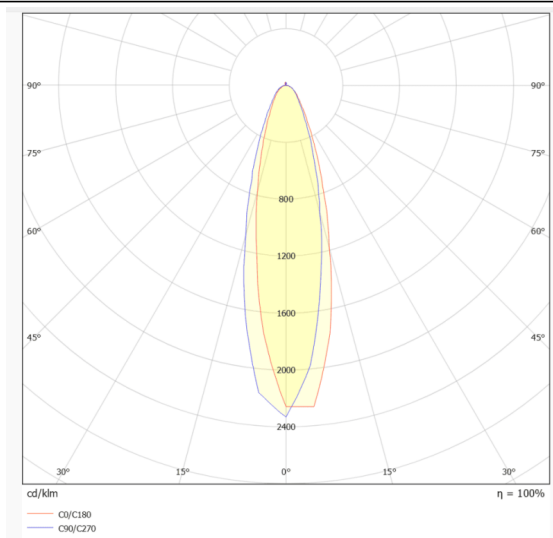

NEON 3030 3D

Lavov LED strip from the family NEON 3030 3D with a power of 26W/m and a beam angle of 20°. Dimensions Body 24X18Xy 5000 mm length, cut every 41,67 mm, 24 LED/m, 3030 type. With a total lumen output of 1820lm/m and a luminous efficacy of 70lm/W. CCT 2700. CRI>90.

Dimensions

Product Body 24X18Xy 5000 mm length, cut dimensions (mm) every 41,67 mm, 24 LED/m, 3030 type.

Scheme

Photometry

Item code	86.LN07.1210.90
Product type	Indoor
Category	LED Strips
Family	NEON FRONT 3D
Subfamily	NEON 3030 3D
Pictograms	<div style="display: flex; gap: 10px;"> <div style="border: 1px solid gray; padding: 2px;">CRI 90</div> <div style="border: 1px solid gray; padding: 2px;">Driver EXCL.</div> <div style="border: 1px solid gray; padding: 2px;">IP 67</div> </div>

Product	
Real power (W)	26
Real luminous flux (Lm)	1820
Luminous efficiency (Lm/W)	70
Beam angle (°)	20
Life time (h)	30000h
IP	67
Electrical feeding	24V
Control gear included	not
Light source	LED
Type of LED	3030
Colour temperature (K)	2700
Colour consistency (SDCM)	SDCM3
CRI	90