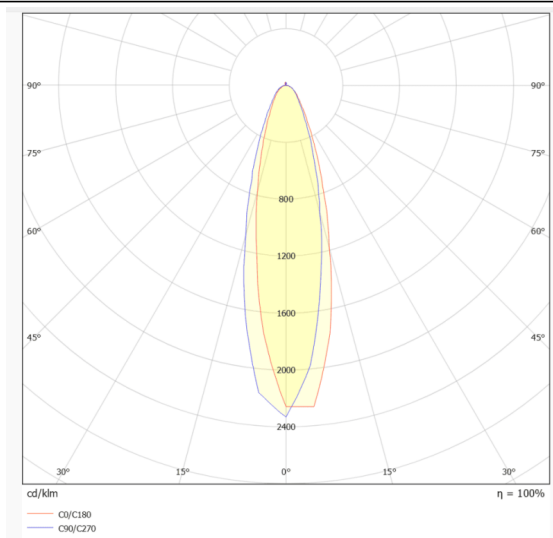

NEON 3030 3D

Lavov LED strip from the family NEON 3030 3D with a power of 26W/m and a beam angle of 20°. Dimensions Body 24X18Xy 5000 mm length, cut every 41,67 mm, 24 LED/m, 3030 type. With a total lumen output of 1820lm/m and a luminous efficacy of 70lm/W. CCT 2700. CRI>90.

Dimensions

Product Body 24X18Xy 5000 mm length, cut dimensions (mm) every 41,67 mm, 24 LED/m, 3030 type.

Scheme

Photometry

Item code	86.LN07.1210.90
Product type	Indoor
Category	LED Strips
Family	NEON FRONT 3D
Subfamily	NEON 3030 3D
Pictograms	<div style="display: flex; gap: 10px;"> <div style="border: 1px solid gray; padding: 2px;">CRI 90</div> <div style="border: 1px solid gray; padding: 2px;">Driver EXCL.</div> <div style="border: 1px solid gray; padding: 2px;">IP 67</div> </div>

Product	
Real power (W)	26
Real luminous flux (Lm)	1820
Luminous efficiency (Lm/W)	70
Beam angle (&ordm;)	20
Life time (h)	30000h
IP	67
Electrical feeding	24V
Control gear included	not
Light source	LED
Type of LED	3030
Colour temperature (K)	2700
Colour consistency (SDCM)	SDCM<3
CRI	90