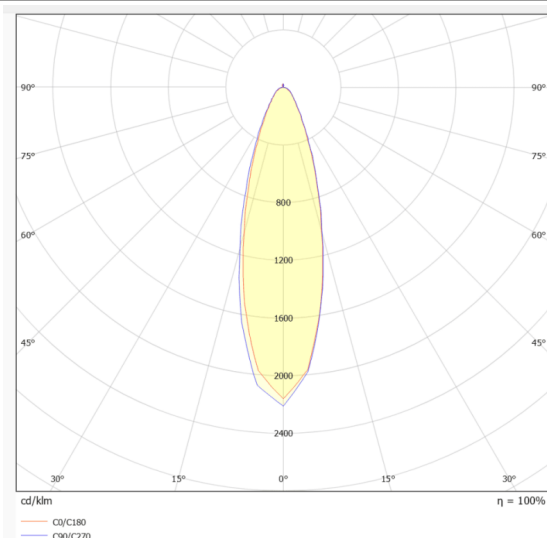

Photometry

Item code	86.LN07.1220.90
Product type	Indoor
Category	LED Strips
Family	NEON FRONT 3D
Subfamily	NEON 3030 3D
Pictograms	CRI 90 Driver EXCL. IP 67

Product	
Real power (W)	26
Real luminous flux (Lm)	1845
Luminous efficiency (Lm/W)	70.961538461537998
Beam angle (°)	30
Life time (h)	30000h
IP	67
Electrical feeding	24V
Control gear included	not
Light source	LED
Type of LED	3030
Colour temperature (K)	2700
Colour consistency (SDCM)	SDCM3
CRI	90