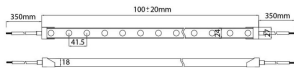

NEON 3030 3D

Lavov LED strip from the family NEON FRONT 3D with a power of 26W/m and an optics 30 degrees beam angle. CCT 2700K. With a total lumen output of 1845lm/m and an efficacy of 70.961538461538lm/W

Item code 86.LN07.1220.90

Product type Indoor

Category LED Strips

Family NEON FRONT 3D

Subfamily NEON 3030 3D

Pictograms

Dimensions

Product dimensions (mm) Body 24X18Xy 5000 mm length, cut every 41,67 mm, 24 LED/m, 3030 type.

Scheme

Product

Real power (W) 26

Real luminous flux (Lm) 1845

Luminous efficiency (Lm/W) 70.961538461538

Beam angle (°) 30

Life time (h) 30000h

IP 67