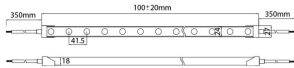

NEON 3030 3D

Lavov LED strip from the family NEON FRONT 3D with a power of 26W/m and an optics 30 degrees beam angle. CCT 2700K. With a total lumen output of 1845lm/m and an efficacy of 70.961538461538lm/W

Item code	86.LN07.1220.90
Product type	Indoor
Category	LED Strips
Family	NEON FRONT 3D
Subfamily	NEON 3030 3D
Pictograms	<div style="display: flex; gap: 10px;"> <div style="border: 1px solid gray; padding: 2px;">CRI 90</div> <div style="border: 1px solid gray; padding: 2px;">Driver EXCL.</div> <div style="border: 1px solid gray; padding: 2px;">IP 67</div> </div>

Dimensions

Product dimensions (mm) Body 24X18Xy 5000 mm length, cut every 41,67 mm, 24 LED/m, 3030 type.

Scheme

Product

Real power (W)	26
Real luminous flux (Lm)	1845
Luminous efficiency (Lm/W)	70.961538461538
Beam angle (°)	30
Life time (h)	30000h
IP	67
Electrical feeding	24V
Control gear included	not
Light source	LED
Type of LED	3030
Colour temperature (K)	2700
Colour consistency (SDCM)	SDCM<3
CRI	90