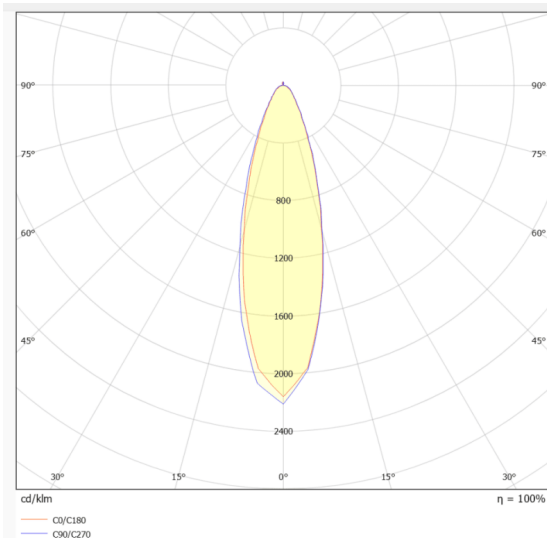

Photometry

Item code	86.LN07.1220.90
Product type	Indoor
Category	LED Strips
Family	NEON FRONT 3D
Subfamily	NEON 3030 3D
Pictograms	CRI 90 Driver EXCL. IP 67

Product	
Real power (W)	26
Real luminous flux (Lm)	1845
Luminous efficiency (Lm/W)	70.961538461538
Beam angle (&ordm;)	30
Life time (h)	30000h
IP	67
Electrical feeding	24V
Control gear included	not
Light source	LED
Type of LED	3030
Colour temperature (K)	2700
Colour consistency (SDCM)	SDCM<3
CRI	90