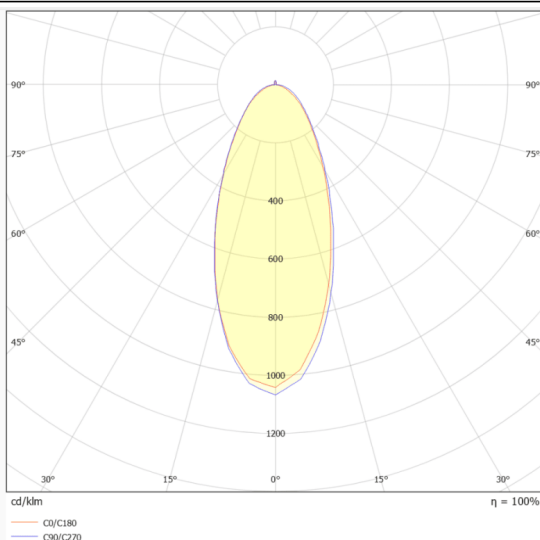

NEON 3030 3D

Lavov LED strip from the family NEON 3030 3D with a power of 26W/m and a beam angle of 40°. Dimensions Body 24X18Xy 5000 mm length, cut every 41,67 mm, 24 LED/m, 3030 type. With a total lumen output of 1665lm/m and a luminous efficacy of 64.038461538462lm/W. CCT 2700. CRI>90.

Dimensions

Product Body 24X18Xy 5000 mm length, cut dimensions (mm) every 41,67 mm, 24 LED/m, 3030 type.

Scheme

Photometry

Item code	86.LN07.1230.90
Product type	Indoor
Category	LED Strips
Family	NEON FRONT 3D
Subfamily	NEON 3030 3D
Pictograms	<div style="display: flex; gap: 10px;"> <div style="border: 1px solid gray; padding: 2px;">CRI 90</div> <div style="border: 1px solid gray; padding: 2px;">Driver EXCL.</div> <div style="border: 1px solid gray; padding: 2px;">IP 67</div> </div>

Product	
Real power (W)	26
Real luminous flux (Lm)	1665
Luminous efficiency (Lm/W)	64.038461538462
Beam angle (&ordm;)	40
Life time (h)	30000h
IP	67
Electrical feeding	24V
Control gear included	not
Light source	LED
Type of LED	3030
Colour temperature (K)	2700
Colour consistency (SDCM)	SDCM<3
CRI	90