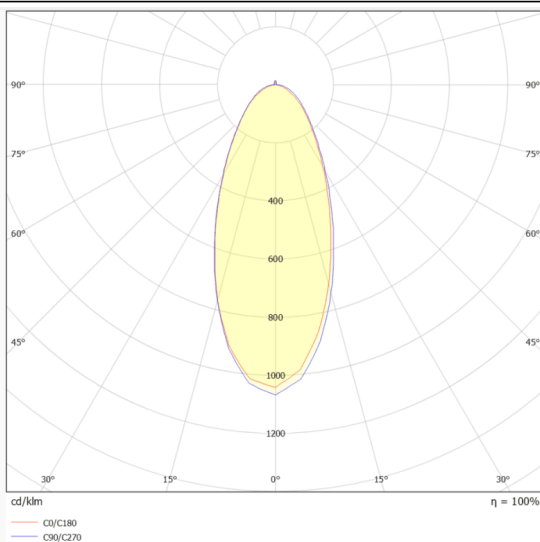

Photometry

Item code	86.LN07.1230.90
Product type	Indoor
Category	LED Strips
Family	NEON FRONT 3D
Subfamily	NEON 3030 3D
Pictograms	CRI 90 Driver EXCL. IP 67

Product	
Real power (W)	26
Real luminous flux (Lm)	1665
Luminous efficiency (Lm/W)	64.038461538462002
Beam angle (°)	40
Life time (h)	30000h
IP	67
Electrical feeding	24V
Control gear included	not
Light source	LED
Type of LED	3030
Colour temperature (K)	2700
Colour consistency (SDCM)	SDCM3
CRI	90