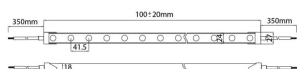

NEON 3030 3D

Lavov LED strip from the family NEON FRONT 3D with a power of 26W/m and an optics 40 degrees beam angle. CCT 2700K. With a total lumen output of 1665lm/m and an efficacy of 64.038461538462lm/W

Item code	86.LN07.1230.90
Product type	Indoor
Category	LED Strips
Family	NEON FRONT 3D
Subfamily	NEON 3030 3D
Pictograms	<div style="display: flex; gap: 5px;"> <div style="border: 1px solid gray; border-radius: 5px; padding: 2px;">CRI 90</div> <div style="border: 1px solid gray; border-radius: 5px; padding: 2px;">Driver EXCL.</div> <div style="border: 1px solid gray; border-radius: 5px; padding: 2px;">IP 67</div> </div>

Dimensions

Product dimensions (mm) Body 24X18Xy 5000 mm length, cut every 41,67 mm, 24 LED/m, 3030 type.

Scheme

Product

Real power (W)	26
Real luminous flux (Lm)	1665
Luminous efficiency (Lm/W)	64.038461538462
Beam angle (°)	40
Life time (h)	30000h
IP	67
Electrical feeding	24V
Control gear included	not
Light source	LED
Type of LED	3030
Colour temperature (K)	2700
Colour consistency (SDCM)	SDCM<3
CRI	90