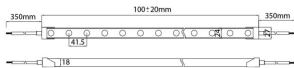

NEON 3030 3D

Lavov LED strip from the family NEON FRONT 3D with a power of 26W/m and an optics 40 degrees beam angle. CCT 2700K. With a total lumen output of 1665lm/m and an efficacy of 64.038461538462lm/W

Item code	86.LN07.1230.90
Product type	Indoor
Category	LED Strips
Family	NEON FRONT 3D
Subfamily	NEON 3030 3D
Pictograms	<div style="display: flex; gap: 5px;"> <div style="border: 1px solid gray; border-radius: 5px; padding: 2px;">CRI 90</div> <div style="border: 1px solid gray; border-radius: 5px; padding: 2px;">Driver EXCL.</div> <div style="border: 1px solid gray; border-radius: 5px; padding: 2px;">IP 67</div> </div>

Dimensions

Product dimensions (mm) Body 24X18Xy 5000 mm length, cut every 41,67 mm, 24 LED/m, 3030 type.

Scheme

Product

Real power (W)	26
Real luminous flux (Lm)	1665
Luminous efficiency (Lm/W)	64.038461538462
Beam angle (°)	40
Life time (h)	30000h
IP	67
Electrical feeding	24V
Control gear included	not
Light source	LED
Type of LED	3030
Colour temperature (K)	2700
Colour consistency (SDCM)	SDCM<3
CRI	90