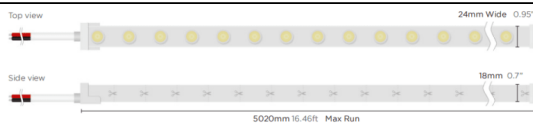

NEON 3030 3D

Lavov LED strip from the family NEON 3030 3D with a power of 26W/m and a beam angle of 40°. Dimensions Body 24X18Xy 5000 mm length, cut every 41,67 mm, 24 LED/m, 3030 type. With a total lumen output of 1665lm/m and a luminous efficacy of 64.038461538462lm/W. CCT 2700. CRI>90.

Dimensions

Product Body 24X18Xy 5000 mm length, cut dimensions (mm) every 41,67 mm, 24 LED/m, 3030 type.

Scheme

Photometry

Item code	86.LN07.1230.90
Product type	Indoor
Category	LED Strips
Family	NEON FRONT 3D
Subfamily	NEON 3030 3D
Pictograms	<div style="display: flex; gap: 10px;"> <div style="border: 1px solid black; padding: 2px;">CRI 90</div> <div style="border: 1px solid black; padding: 2px;">Driver EXCL.</div> <div style="border: 1px solid black; padding: 2px;">IP 67</div> </div>

Product	
Real power (W)	26
Real luminous flux (Lm)	1665
Luminous efficiency (Lm/W)	64.038461538462
Beam angle (°)	40
Life time (h)	30000h
IP	67
Electrical feeding	24V
Control gear included	not
Light source	LED
Type of LED	3030
Colour temperature (K)	2700
Colour consistency (SDCM)	SDCM<3
CRI	90