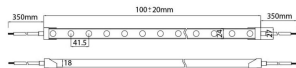

### NEON 3030 3D

Lavov LED strip from the family NEON FRONT 3D with a power of 26W/m and an optics 40 degrees beam angle. CCT 2700K. With a total lumen output of 1665lm/m and an efficacy of 64.038461538462lm/W

### Dimensions

**Product dimensions (mm)** Body 24X18Xy 5000 mm length, cut every 41,67 mm, 24 LED/m, 3030 type.

### Product

Real power (W)	26
Real luminous flux (Lm)	1665
Luminous efficiency (Lm/W)	64.038461538462
Beam angle (°)	40
Life time (h)	30000h
IP	67
Electrical feeding	24V
Control gear included	not
Light source	LED
Type of LED	3030
Colour temperature (K)	2700
Colour consistency (SDCM)	SDCM<3
CRI	90