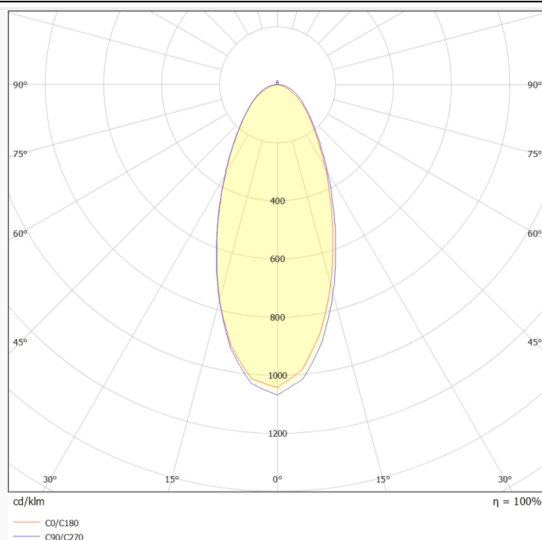

NEON 3030 3D

Lavov LED strip from the family NEON 3030 3D with a power of 26W/m and a beam angle of 40°. Dimensions Body 24X18Xy 5000 mm length, cut every 41,67 mm, 24 LED/m, 3030 type. With a total lumen output of 1665lm/m and a luminous efficacy of 64.038461538462lm/W. CCT 2700. CRI>90.

Dimensions

Product Body 24X18Xy 5000 mm length, cut dimensions (mm) every 41,67 mm, 24 LED/m, 3030 type.

Scheme

Photometry

Item code	86.LN07.1230.90
Product type	Indoor
Category	LED Strips
Family	NEON FRONT 3D
Subfamily	NEON 3030 3D
Pictograms	<div style="display: flex; gap: 10px;"> <div style="border: 1px solid black; padding: 2px;">CRI 90</div> <div style="border: 1px solid black; padding: 2px;">Driver EXCL.</div> <div style="border: 1px solid black; padding: 2px;">IP 67</div> </div>

Product	
Real power (W)	26
Real luminous flux (Lm)	1665
Luminous efficiency (Lm/W)	64.038461538462
Beam angle (°)	40
Life time (h)	30000h
IP	67
Electrical feeding	24V
Control gear included	not
Light source	LED
Type of LED	3030
Colour temperature (K)	2700
Colour consistency (SDCM)	SDCM<3
CRI	90