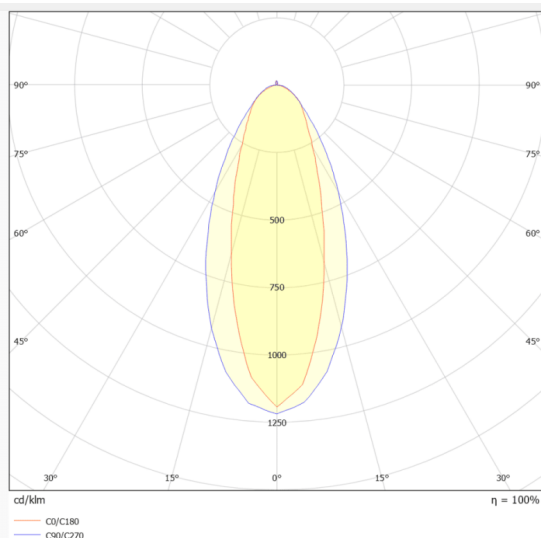

Photometry

Item code	86.LN07.1250.90
Product type	Indoor
Category	LED Strips
Family	NEON FRONT 3D
Subfamily	NEON 3030 3D
Pictograms	CRI 90 Driver EXCL. IP 67

Product	
Real power (W)	26
Real luminous flux (Lm)	1665
Luminous efficiency (Lm/W)	64.038461538462
Beam angle (°)	15X40
Life time (h)	30000h
IP	67
Electrical feeding	24V
Control gear included	not
Light source	LED
Type of LED	3030
Colour temperature (K)	2700
Colour consistency (SDCM)	SDCM<3
CRI	90