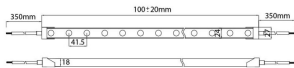

NEON 3030 3D

Lavov LED strip from the family NEON FRONT 3D with a power of 26W/m and an optics 15X40 degrees beam angle. CCT 2700K. With a total lumen output of 1665lm/m and an efficacy of 64.038461538462lm/W

Dimensions

Product dimensions (mm) Body 24X18Xy 5000 mm length, cut every 41,67 mm, 24 LED/m, 3030 type.

Scheme

Product

Real power (W)	26
Real luminous flux (Lm)	1665
Luminous efficiency (Lm/W)	64.038461538462
Beam angle (°)	15X40
Life time (h)	30000h
IP	67
Electrical feeding	24V
Control gear included	not
Light source	LED
Type of LED	3030
Colour temperature (K)	2700
Colour consistency (SDCM)	SDCM<3
CRI	90