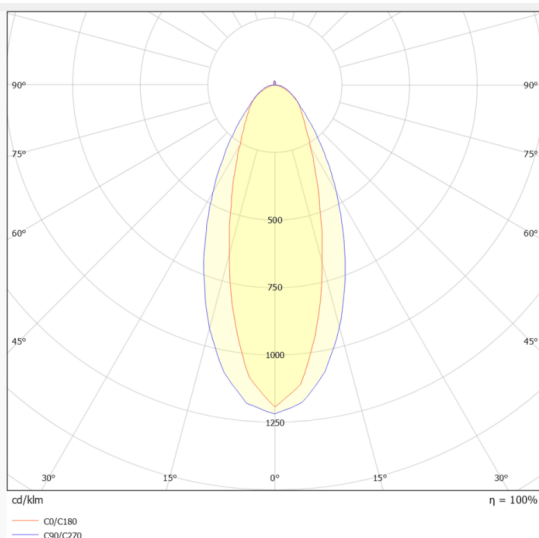

NEON 3030 3D

Lavov LED strip from the family NEON 3030 3D with a power of 26W/m and a beam angle of 15X40°. Dimensions Body 24X18Xy 5000 mm length, cut every 41,67 mm, 24 LED/m, 3030 type. With a total lumen output of 1665lm/m and a luminous efficacy of 64.038461538462lm/W. CCT 2700. CRI>90.

Dimensions

Product Body 24X18Xy 5000 mm length, cut dimensions (mm) every 41,67 mm, 24 LED/m, 3030 type.

Scheme

Photometry

Item code	86.LN07.1250.90
------------------	------------------------

Product type	Indoor
---------------------	---------------

IP
67

Product

Real power (W)	26
-----------------------	-----------

Real luminous flux (Lm)	1665
--------------------------------	-------------

Luminous efficiency (Lm/W)	64.038461538462002
-----------------------------------	---------------------------