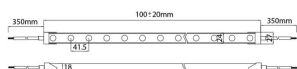

NEON 3030 3D

Lavov LED strip from the family NEON FRONT 3D with a power of 26W/m and an optics 15X40 degrees beam angle. CCT 2700K. With a total lumen output of 1665lm/m and an efficacy of 64.038461538462lm/W

Dimensions

Product dimensions (mm) Body 24X18Xy 5000 mm length, cut every 41,67 mm, 24 LED/m, 3030 type.

Scheme

Product

Real power (W)	26
Real luminous flux (Lm)	1665
Luminous efficiency (Lm/W)	64.038461538462
Beam angle (°)	15X40
Life time (h)	30000h
IP	67
Electrical feeding	24V
Control gear included	not
Light source	LED
Type of LED	3030
Colour temperature (K)	2700
Colour consistency (SDCM)	SDCM<3
CRI	90