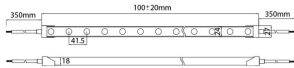

### NEON 3030 3D

Lavov LED strip from the family NEON FRONT 3D with a power of 26W/m and an optics 15X40 degrees beam angle. CCT 2700K. With a total lumen output of 1665lm/m and an efficacy of 64.038461538462lm/W

### Dimensions

**Product dimensions (mm)** Body 24X18Xy 5000 mm length, cut every 41,67 mm, 24 LED/m, 3030 type.

### Product

Real power (W)	26
Real luminous flux (Lm)	1665
Luminous efficiency (Lm/W)	64.038461538462
Beam angle (°)	15X40
Life time (h)	30000h
IP	67
Electrical feeding	24V
Control gear included	not
Light source	LED
Type of LED	3030
Colour temperature (K)	2700
Colour consistency (SDCM)	SDCM<3
CRI	90