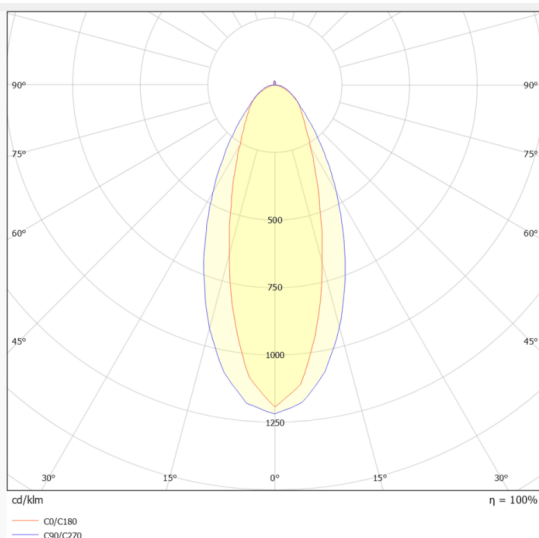

NEON 3030 3D

Lavov LED strip from the family NEON 3030 3D with a power of 26W/m and a beam angle of 15X40° Dimensions Body 24X18Xy 5000 mm length, cut every 41,67 mm, 24 LED/m, 3030 type. With a total lumen output of 1665lm/m and a luminous efficacy of 64.038461538462lm/W. CCT 2700. CRI>90.

Dimensions

Product Body 24X18Xy 5000 mm length, cut dimensions (mm) every 41,67 mm, 24 LED/m, 3030 type.

Scheme

Photometry

Item code	86.LN07.1250.90
Product type	Indoor
Category	LED Strips
Family	NEON FRONT 3D
Subfamily	NEON 3030 3D
Pictograms	<div style="display: flex; gap: 10px;"> <div style="border: 1px solid gray; padding: 2px;">CRI 90</div> <div style="border: 1px solid gray; padding: 2px;">Driver EXCL.</div> <div style="border: 1px solid gray; padding: 2px;">IP 67</div> </div>

Product	
Real power (W)	26
Real luminous flux (Lm)	1665
Luminous efficiency (Lm/W)	64.038461538462
Beam angle (&ordm;)	15X40
Life time (h)	30000h
IP	67
Electrical feeding	24V
Control gear included	not
Light source	LED
Type of LED	3030
Colour temperature (K)	2700
Colour consistency (SDCM)	SDCM<3
CRI	90