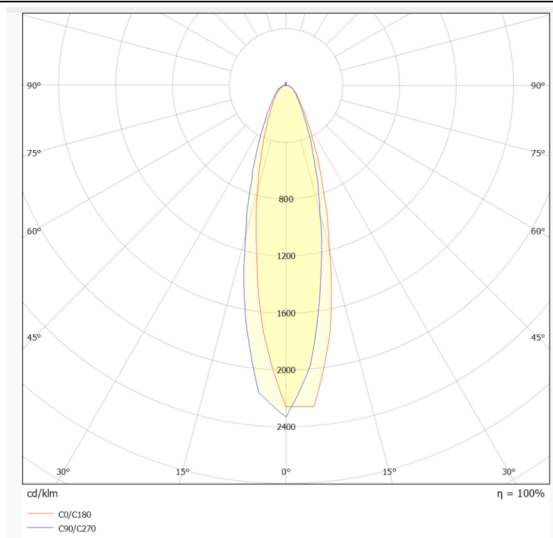

Photometry

Item code	86.LN07.1310.90
Product type	Indoor
Category	LED Strips
Family	NEON FRONT 3D
Subfamily	NEON 3030 3D
Pictograms	CRI 90 Driver EXCL. IP 67

Product	
Real power (W)	26
Real luminous flux (Lm)	1845
Luminous efficiency (Lm/W)	70.961538461538
Beam angle (°)	20
Life time (h)	30000h
IP	67
Electrical feeding	24V
Control gear included	not
Light source	LED
Type of LED	3030
Colour temperature (K)	3000
Colour consistency (SDCM)	SDCM<3
CRI	90