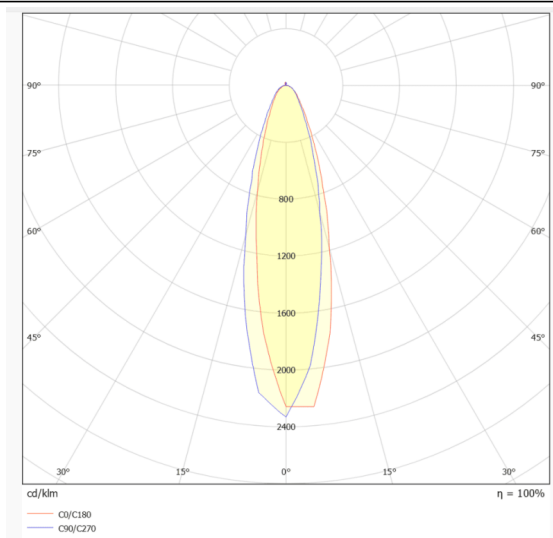

NEON 3030 3D

Lavov LED strip from the family NEON 3030 3D with a power of 26W/m and a beam angle of 20°. Dimensions Body 24X18Xy 5000 mm length, cut every 41,67 mm, 24 LED/m, 3030 type. With a total lumen output of 1845lm/m and a luminous efficacy of 70.961538461538lm/W. CCT 3000. CRI>90.

Dimensions

Product Body 24X18Xy 5000 mm length, cut dimensions (mm) every 41,67 mm, 24 LED/m, 3030 type.

Scheme

Photometry

Item code	86.LN07.1310.90
Product type	Indoor
Category	LED Strips
Family	NEON FRONT 3D
Subfamily	NEON 3030 3D
Pictograms	<div style="display: flex; gap: 10px;"> <div style="border: 1px solid black; padding: 2px;">CRI 90</div> <div style="border: 1px solid black; padding: 2px;">Driver EXCL.</div> <div style="border: 1px solid black; padding: 2px;">IP 67</div> </div>

Product	
Real power (W)	26
Real luminous flux (Lm)	1845
Luminous efficiency (Lm/W)	70.961538461538
Beam angle (&ordm;)	20
Life time (h)	30000h
IP	67
Electrical feeding	24V
Control gear included	not
Light source	LED
Type of LED	3030
Colour temperature (K)	3000
Colour consistency (SDCM)	SDCM<3
CRI	90