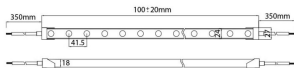

### NEON 3030 3D

Lavov LED strip from the family NEON FRONT 3D with a power of 26W/m and an optics 20 degrees beam angle. CCT 3000K. With a total lumen output of 1845lm/m and an efficacy of 70.961538461538lm/W

### Dimensions

**Product dimensions (mm)** Body 24X18Xy 5000 mm length, cut every 41,67 mm, 24 LED/m, 3030 type.

### Product

Real power (W)	26
Real luminous flux (Lm)	1845
Luminous efficiency (Lm/W)	70.961538461538
Beam angle (°)	20
Life time (h)	30000h
IP	67
Electrical feeding	24V
Control gear included	not
Light source	LED
Type of LED	3030
Colour temperature (K)	3000
Colour consistency (SDCM)	SDCM<3
CRI	90