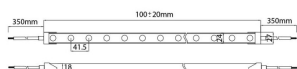

### NEON 3030 3D

Lavov LED strip from the family NEON FRONT 3D with a power of 26W/m and an optics 20 degrees beam angle. CCT 3000K. With a total lumen output of 1845lm/m and an efficacy of 70.961538461538lm/W

Item code	86.LN07.1310.90
Product type	Indoor
Category	LED Strips
Family	NEON FRONT 3D
Subfamily	NEON 3030 3D
Pictograms	<div style="display: flex; gap: 5px;"> <div style="border: 1px solid gray; border-radius: 5px; padding: 2px;">CRI 90</div> <div style="border: 1px solid gray; border-radius: 5px; padding: 2px;">Driver EXCL.</div> <div style="border: 1px solid gray; border-radius: 5px; padding: 2px;">IP 67</div> </div>

### Dimensions

**Product dimensions (mm)** Body 24X18Xy 5000 mm length, cut every 41,67 mm, 24 LED/m, 3030 type.

### Product

Real power (W)	26
Real luminous flux (Lm)	1845
Luminous efficiency (Lm/W)	70.961538461538
Beam angle (°)	20
Life time (h)	30000h
IP	67
Electrical feeding	24V
Control gear included	not
Light source	LED
Type of LED	3030
Colour temperature (K)	3000
Colour consistency (SDCM)	SDCM<3
CRI	90