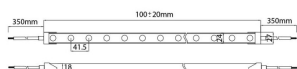

Scheme

Product

Real power (W)	26
Real luminous flux (Lm)	1845
Luminous efficiency (Lm/W)	70.961538461538
Beam angle (°)	20
Life time (h)	30000h
IP	67
Electrical feeding	24V
Control gear included	not
Light source	LED
Type of LED	3030
Colour temperature (K)	3000
Colour consistency (SDCM)	SDCM<3
CRI	90