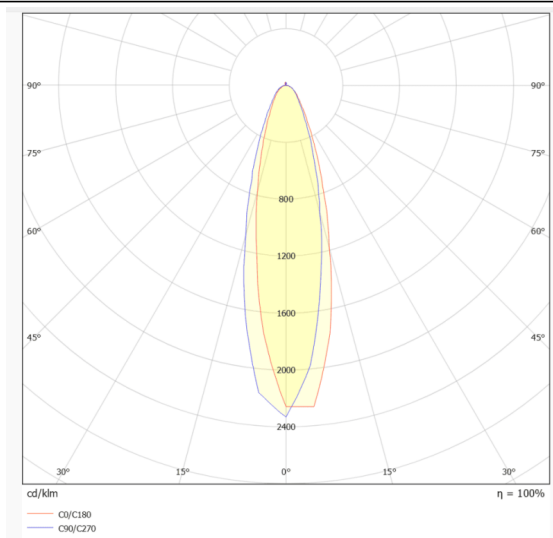

NEON 3030 3D

Lavov LED strip from the family NEON 3030 3D with a power of 26W/m and a beam angle of 20°. Dimensions Body 24X18Xy 5000 mm length, cut every 41,67 mm, 24 LED/m, 3030 type. With a total lumen output of 1845lm/m and a luminous efficacy of 70.961538461538lm/W. CCT 3000. CRI>90.

Dimensions

Product Body 24X18Xy 5000 mm length, cut dimensions (mm) every 41,67 mm, 24 LED/m, 3030 type.

Scheme

Photometry

Item code	86.LN07.1310.90
Product type	Indoor
Category	LED Strips
Family	NEON FRONT 3D
Subfamily	NEON 3030 3D
Pictograms	<div style="display: flex; gap: 10px;"> <div style="border: 1px solid gray; padding: 2px;">CRI 90</div> <div style="border: 1px solid gray; padding: 2px;">Driver EXCL.</div> <div style="border: 1px solid gray; padding: 2px;">IP 67</div> </div>

Product	
Real power (W)	26
Real luminous flux (Lm)	1845
Luminous efficiency (Lm/W)	70.961538461537998
Beam angle (°)	20
Life time (h)	30000h
IP	67
Electrical feeding	24V
Control gear included	not
Light source	LED
Type of LED	3030
Colour temperature (K)	3000
Colour consistency (SDCM)	SDCM3
CRI	90