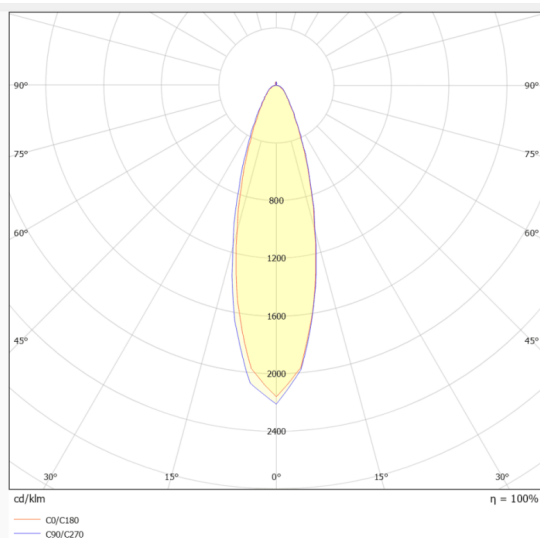

Photometry

Item code	86.LN07.1320.90
Product type	Indoor
Category	LED Strips
Family	NEON FRONT 3D
Subfamily	NEON 3030 3D
Pictograms	CRI 90 Driver EXCL. IP 67

Product	
Real power (W)	26
Real luminous flux (Lm)	1870
Luminous efficiency (Lm/W)	71.923076923077
Beam angle (°)	30
Life time (h)	30000h
IP	67
Electrical feeding	24V
Control gear included	not
Light source	LED
Type of LED	3030
Colour temperature (K)	3000
Colour consistency (SDCM)	SDCM<3
CRI	90