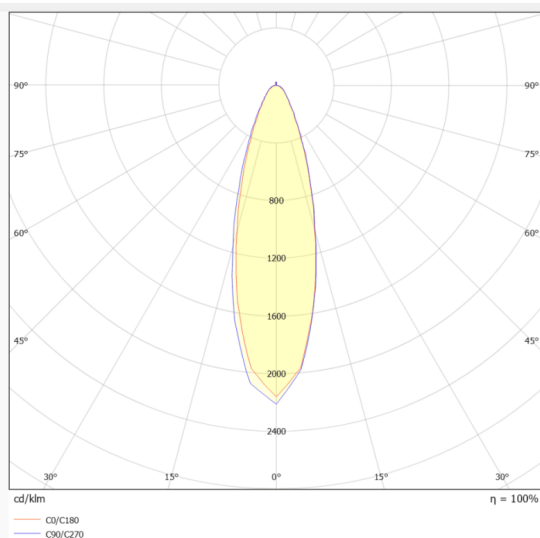

NEON 3030 3D

Lavov LED strip from the family NEON 3030 3D with a power of 26W/m and a beam angle of 30°. Dimensions Body 24X18Xy 5000 mm length, cut every 41,67 mm, 24 LED/m, 3030 type. With a total lumen output of 1870lm/m and a luminous efficacy of 71.923076923077lm/W. CCT 3000. CRI>90.

Dimensions

Product Body 24X18Xy 5000 mm length, cut dimensions (mm) every 41,67 mm, 24 LED/m, 3030 type.

Scheme

Photometry

Item code	86.LN07.1320.90
Product type	Indoor
Category	LED Strips
Family	NEON FRONT 3D
Subfamily	NEON 3030 3D
Pictograms	<div style="display: flex; gap: 10px;"> <div style="border: 1px solid black; padding: 2px;">CRI 90</div> <div style="border: 1px solid black; padding: 2px;">Driver EXCL.</div> <div style="border: 1px solid black; padding: 2px;">IP 67</div> </div>

Product	
Real power (W)	26
Real luminous flux (Lm)	1870
Luminous efficiency (Lm/W)	71.923076923077
Beam angle (&ordm;)	30
Life time (h)	30000h
IP	67
Electrical feeding	24V
Control gear included	not
Light source	LED
Type of LED	3030
Colour temperature (K)	3000
Colour consistency (SDCM)	SDCM<3
CRI	90