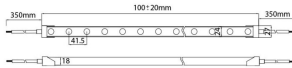

### NEON 3030 3D

Lavov LED strip from the family NEON FRONT 3D with a power of 26W/m and an optics 30 degrees beam angle. CCT 3000K. With a total lumen output of 1870lm/m and an efficacy of 71.923076923077lm/W

### Dimensions

**Product dimensions (mm)** Body 24X18Xy 5000 mm length, cut every 41,67 mm, 24 LED/m, 3030 type.

### Product

Real power (W)	26
Real luminous flux (Lm)	1870
Luminous efficiency (Lm/W)	71.923076923077
Beam angle (°)	30
Life time (h)	30000h
IP	67
Electrical feeding	24V
Control gear included	not
Light source	LED
Type of LED	3030
Colour temperature (K)	3000
Colour consistency (SDCM)	SDCM<3
CRI	90