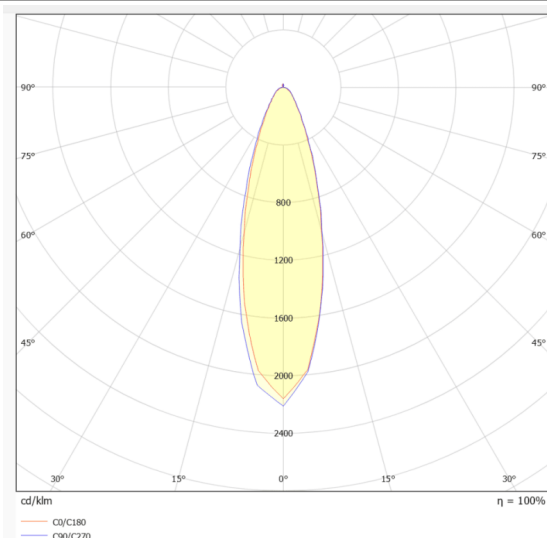

NEON 3030 3D

Lavov LED strip from the family NEON 3030 3D with a power of 26W/m and a beam angle of 30°. Dimensions Body 24X18Xy 5000 mm length, cut every 41,67 mm, 24 LED/m, 3030 type. With a total lumen output of 1870lm/m and a luminous efficacy of 71.923076923077lm/W. CCT 3000. CRI>90.

Dimensions

Product Body 24X18Xy 5000 mm length, cut dimensions (mm) every 41,67 mm, 24 LED/m, 3030 type.

Scheme

Photometry

Item code	86.LN07.1320.90
Product type	Indoor
Category	LED Strips
Family	NEON FRONT 3D
Subfamily	NEON 3030 3D
Pictograms	<div style="display: flex; gap: 10px;"> <div style="border: 1px solid gray; padding: 2px;">CRI 90</div> <div style="border: 1px solid gray; padding: 2px;">Driver EXCL.</div> <div style="border: 1px solid gray; padding: 2px;">IP 67</div> </div>

Product	
Real power (W)	26
Real luminous flux (Lm)	1870
Luminous efficiency (Lm/W)	71.923076923077005
Beam angle (°)	30
Life time (h)	30000h
IP	67
Electrical feeding	24V
Control gear included	not
Light source	LED
Type of LED	3030
Colour temperature (K)	3000
Colour consistency (SDCM)	SDCM3
CRI	90