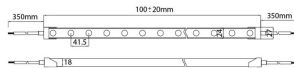

Item code 86.LN07.1330.90

Product type Indoor

Category LED Strips

Family NEON FRONT 3D

Subfamily NEON 3030 3D

Pictograms

Dimensions

Product dimensions (mm) Body 24X18Xy 5000 mm length, cut every 41,67 mm, 24 LED/m, 3030 type.

Scheme

Product

Real power (W) 26

Real luminous flux (Lm) 1715

Luminous efficiency (Lm/W) 65.961538461538

Beam angle (°) 40

Life time (h) 30000h

IP 67