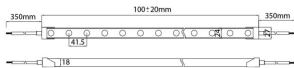

NEON 3030 3D

Lavov LED strip from the family NEON FRONT 3D with a power of 26W/m and an optics 40 degrees beam angle. CCT 3000K. With a total lumen output of 1715lm/m and an efficacy of 65.961538461538lm/W

Item code	86.LN07.1330.90
Product type	Indoor
Category	LED Strips
Family	NEON FRONT 3D
Subfamily	NEON 3030 3D
Pictograms	<div style="display: flex; gap: 5px;"> <div style="border: 1px solid gray; border-radius: 5px; padding: 2px;">CRI 90</div> <div style="border: 1px solid gray; border-radius: 5px; padding: 2px;">Driver EXCL.</div> <div style="border: 1px solid gray; border-radius: 5px; padding: 2px;">IP 67</div> </div>

Dimensions

Product dimensions (mm) Body 24X18Xy 5000 mm length, cut every 41,67 mm, 24 LED/m, 3030 type.

Scheme

Product

Real power (W)	26
Real luminous flux (Lm)	1715
Luminous efficiency (Lm/W)	65.961538461538
Beam angle (°)	40
Life time (h)	30000h
IP	67
Electrical feeding	24V
Control gear included	not
Light source	LED
Type of LED	3030
Colour temperature (K)	3000
Colour consistency (SDCM)	SDCM<3
CRI	90