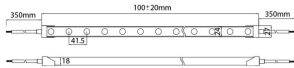

### NEON 3030 3D

Lavov LED strip from the family NEON FRONT 3D with a power of 26W/m and an optics 40 degrees beam angle. CCT 3000K. With a total lumen output of 1715lm/m and an efficacy of 65.961538461538lm/W

### Dimensions

**Product dimensions (mm)** Body 24X18Xy 5000 mm length, cut every 41,67 mm, 24 LED/m, 3030 type.

### Product

Real power (W)	26
Real luminous flux (Lm)	1715
Luminous efficiency (Lm/W)	65.961538461538
Beam angle (°)	40
Life time (h)	30000h
IP	67
Electrical feeding	24V
Control gear included	not
Light source	LED
Type of LED	3030
Colour temperature (K)	3000
Colour consistency (SDCM)	SDCM<3
CRI	90