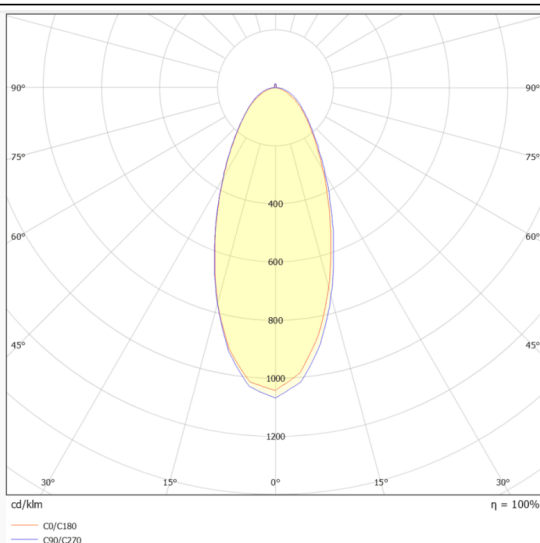

NEON 3030 3D

Lavov LED strip from the family NEON 3030 3D with a power of 26W/m and a beam angle of 40°. Dimensions Body 24X18Xy 5000 mm length, cut every 41,67 mm, 24 LED/m, 3030 type. With a total lumen output of 1715lm/m and a luminous efficacy of 65.961538461538lm/W. CCT 3000. CRI>90.

Dimensions

Product Body 24X18Xy 5000 mm length, cut dimensions (mm) every 41,67 mm, 24 LED/m, 3030 type.

Scheme

Photometry

Item code	86.LN07.1330.90
Product type	Indoor
Category	LED Strips
Family	NEON FRONT 3D
Subfamily	NEON 3030 3D
Pictograms	<div style="display: flex; gap: 10px;"> <div style="border: 1px solid gray; padding: 2px;">CRI 90</div> <div style="border: 1px solid gray; padding: 2px;">Driver EXCL.</div> <div style="border: 1px solid gray; padding: 2px;">IP 67</div> </div>

Product	
Real power (W)	26
Real luminous flux (Lm)	1715
Luminous efficiency (Lm/W)	65.961538461538
Beam angle (&ordm;)	40
Life time (h)	30000h
IP	67
Electrical feeding	24V
Control gear included	not
Light source	LED
Type of LED	3030
Colour temperature (K)	3000
Colour consistency (SDCM)	SDCM<3
CRI	90