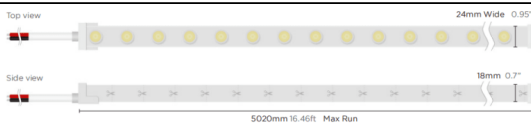

NEON 3030 3D

Lavov LED strip from the family NEON 3030 3D with a power of 26W/m and a beam angle of 40°. Dimensions Body 24X18Xy 5000 mm length, cut every 41,67 mm, 24 LED/m, 3030 type. With a total lumen output of 1715lm/m and a luminous efficacy of 65.961538461538lm/W. CCT 3000. CRI>90.

Dimensions

Product Body 24X18Xy 5000 mm length, cut dimensions (mm) every 41,67 mm, 24 LED/m, 3030 type.

Scheme

Photometry

Item code	86.LN07.1330.90
Product type	Indoor
Category	LED Strips
Family	NEON FRONT 3D
Subfamily	NEON 3030 3D
Pictograms	<div style="display: flex; gap: 10px;"> <div style="border: 1px solid gray; padding: 2px;">CRI 90</div> <div style="border: 1px solid gray; padding: 2px;">Driver EXCL.</div> <div style="border: 1px solid gray; padding: 2px;">IP 67</div> </div>

Product	
Real power (W)	26
Real luminous flux (Lm)	1715
Luminous efficiency (Lm/W)	65.961538461538
Beam angle (&ordm;)	40
Life time (h)	30000h
IP	67
Electrical feeding	24V
Control gear included	not
Light source	LED
Type of LED	3030
Colour temperature (K)	3000
Colour consistency (SDCM)	SDCM<3
CRI	90