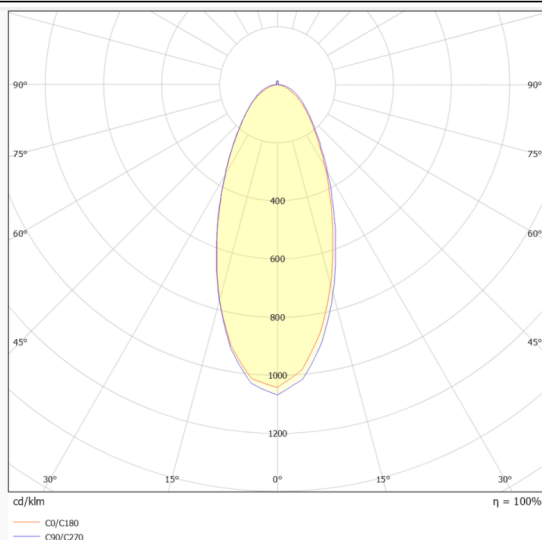

NEON 3030 3D

Lavov LED strip from the family NEON 3030 3D with a power of 26W/m and a beam angle of 40°. Dimensions Body 24X18Xy 5000 mm length, cut every 41,67 mm, 24 LED/m, 3030 type. With a total lumen output of 1715lm/m and a luminous efficacy of 65.961538461538lm/W. CCT 3000. CRI>90.

Dimensions

Product Body 24X18Xy 5000 mm length, cut dimensions (mm) every 41,67 mm, 24 LED/m, 3030 type.

Scheme

Photometry

Item code	86.LN07.1330.90
Product type	Indoor
Category	LED Strips
Family	NEON FRONT 3D
Subfamily	NEON 3030 3D
Pictograms	<div style="display: flex; gap: 10px;"> <div style="border: 1px solid gray; padding: 2px;">CRI 90</div> <div style="border: 1px solid gray; padding: 2px;">Driver EXCL.</div> <div style="border: 1px solid gray; padding: 2px;">IP 67</div> </div>

Product	
Real power (W)	26
Real luminous flux (Lm)	1715
Luminous efficiency (Lm/W)	65.961538461537998
Beam angle (°)	40
Life time (h)	30000h
IP	67
Electrical feeding	24V
Control gear included	not
Light source	LED
Type of LED	3030
Colour temperature (K)	3000
Colour consistency (SDCM)	SDCM3
CRI	90