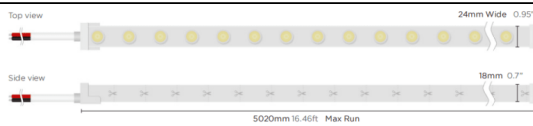

NEON 3030 3D

Lavov LED strip from the family NEON 3030 3D with a power of 26W/m and a beam angle of 40°. Dimensions Body 24X18Xy 5000 mm length, cut every 41,67 mm, 24 LED/m, 3030 type. With a total lumen output of 1715lm/m and a luminous efficacy of 65.961538461538lm/W. CCT 3000. CRI>90.

Dimensions

Product Body 24X18Xy 5000 mm length, cut dimensions (mm) every 41,67 mm, 24 LED/m, 3030 type.

Scheme

Photometry

Item code	86.LN07.1330.90
Product type	Indoor
Category	LED Strips
Family	NEON FRONT 3D
Subfamily	NEON 3030 3D
Pictograms	<div style="display: flex; gap: 10px;"> <div style="border: 1px solid gray; padding: 2px;">CRI 90</div> <div style="border: 1px solid gray; padding: 2px;">Driver EXCL.</div> <div style="border: 1px solid gray; padding: 2px;">IP 67</div> </div>

Product	
Real power (W)	26
Real luminous flux (Lm)	1715
Luminous efficiency (Lm/W)	65.961538461537998
Beam angle (°)	40
Life time (h)	30000h
IP	67
Electrical feeding	24V
Control gear included	not
Light source	LED
Type of LED	3030
Colour temperature (K)	3000
Colour consistency (SDCM)	SDCM3
CRI	90