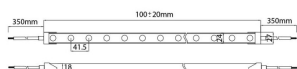

NEON 3030 3D

Lavov LED strip from the family NEON FRONT 3D with a power of 26W/m and an optics 15X40 degrees beam angle. CCT 3000K. With a total lumen output of 1715lm/m and an efficacy of 65.961538461538lm/W

Item code	86.LN07.1350.90
Product type	Indoor
Category	LED Strips
Family	NEON FRONT 3D
Subfamily	NEON 3030 3D
Pictograms	<div style="display: flex; gap: 5px;"> <div style="border: 1px solid gray; border-radius: 5px; padding: 2px;">CRI 90</div> <div style="border: 1px solid gray; border-radius: 5px; padding: 2px;">Driver EXCL.</div> <div style="border: 1px solid gray; border-radius: 5px; padding: 2px;">IP 67</div> </div>

Dimensions

Product dimensions (mm) Body 24X18Xy 5000 mm length, cut every 41,67 mm, 24 LED/m, 3030 type.

Scheme

Product

Real power (W)	26
Real luminous flux (Lm)	1715
Luminous efficiency (Lm/W)	65.961538461538
Beam angle (°)	15X40
Life time (h)	30000h
IP	67
Electrical feeding	24V
Control gear included	not
Light source	LED
Type of LED	3030
Colour temperature (K)	3000
Colour consistency (SDCM)	SDCM<3
CRI	90