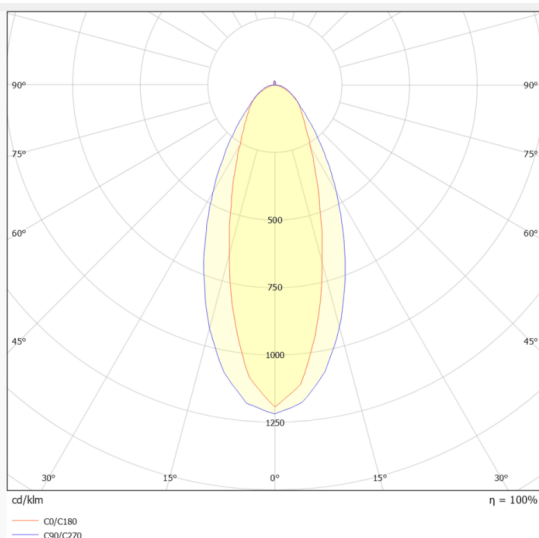

Photometry

Item code	86.LN07.1350.90

Product type	Indoor

Category	LED Strips

Family	NEON FRONT 3D

Subfamily	NEON 3030 3D

Pictograms

CRI
90

Driver
EXCL.

IP
67

Product

Real power (W)	26

Real luminous flux (Lm)	1715

Luminous efficiency (Lm/W)	65.961538461537998

Beam angle (°)	15X40

Life time (h)	30000h

IP	67

Electrical feeding	24V

Control gear included	not

Light source	LED

Type of LED	3030

Colour temperature (K)	3000

Colour consistency (SDCM)	SDCM3

CRI	90