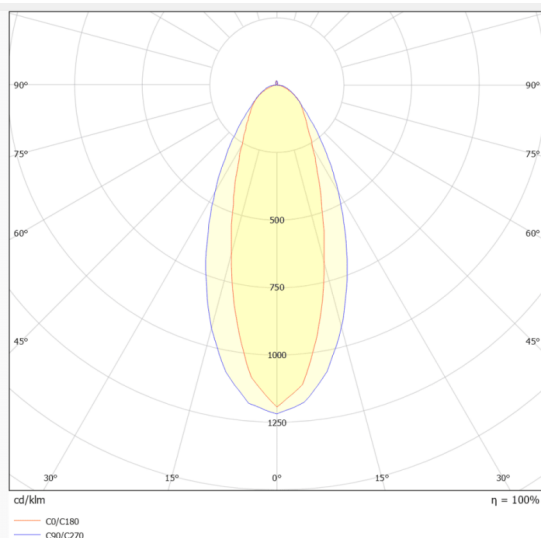

Photometry

Item code	86.LN07.1350.90
Product type	Indoor
Category	LED Strips
Family	NEON FRONT 3D
Subfamily	NEON 3030 3D
Pictograms	CRI 90 Driver EXCL. IP 67

Product	
Real power (W)	26
Real luminous flux (Lm)	1715
Luminous efficiency (Lm/W)	65.961538461538
Beam angle (&ordm;)	15X40
Life time (h)	30000h
IP	67
Electrical feeding	24V
Control gear included	not
Light source	LED
Type of LED	3030
Colour temperature (K)	3000
Colour consistency (SDCM)	SDCM<3
CRI	90