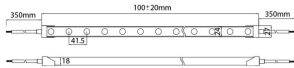

NEON 3030 3D

Lavov LED strip from the family NEON FRONT 3D with a power of 26W/m and an optics 15X40 degrees beam angle. CCT 3000K. With a total lumen output of 1715lm/m and an efficacy of 65.961538461538lm/W

Item code	86.LN07.1350.90
Product type	Indoor
Category	LED Strips
Family	NEON FRONT 3D
Subfamily	NEON 3030 3D
Pictograms	<div style="display: flex; gap: 10px;"> <div style="border: 1px solid gray; padding: 2px;">CRI 90</div> <div style="border: 1px solid gray; padding: 2px;">Driver EXCL.</div> <div style="border: 1px solid gray; padding: 2px;">IP 67</div> </div>

Dimensions

Product dimensions (mm) Body 24X18Xy 5000 mm length, cut every 41,67 mm, 24 LED/m, 3030 type.

Scheme

Product

Real power (W)	26
Real luminous flux (Lm)	1715
Luminous efficiency (Lm/W)	65.961538461538
Beam angle (°)	15X40
Life time (h)	30000h
IP	67
Electrical feeding	24V
Control gear included	not
Light source	LED
Type of LED	3030
Colour temperature (K)	3000
Colour consistency (SDCM)	SDCM<3
CRI	90