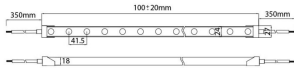

NEON 3030 3D

Lavov LED strip from the family NEON FRONT 3D with a power of 26W/m and an optics 20 degrees beam angle. CCT 4000K. With a total lumen output of 2155lm/m and an efficacy of 82.884615384615lm/W

Dimensions

Product dimensions (mm) Body 24X18Xy 5000 mm length, cut every 41,67 mm, 24 LED/m, 3030 type.

Scheme

Product

Real power (W)	26
Real luminous flux (Lm)	2155
Luminous efficiency (Lm/W)	82.884615384615
Beam angle (°)	20
Life time (h)	30000h
IP	67
Electrical feeding	24V
Control gear included	not
Light source	LED
Type of LED	3030
Colour temperature (K)	4000
Colour consistency (SDCM)	SDCM<3
CRI	90