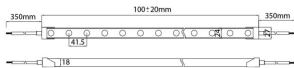

NEON 3030 3D

Lavov LED strip from the family NEON FRONT 3D with a power of 26W/m and an optics 20 degrees beam angle. CCT 4000K. With a total lumen output of 2155lm/m and an efficacy of 82.884615384615lm/W

Item code	86.LN07.1410.90
Product type	Indoor
Category	LED Strips
Family	NEON FRONT 3D
Subfamily	NEON 3030 3D
Pictograms	<div style="display: flex; gap: 5px;"> <div style="border: 1px solid gray; border-radius: 5px; padding: 2px;">CRI 90</div> <div style="border: 1px solid gray; border-radius: 5px; padding: 2px;">Driver EXCL.</div> <div style="border: 1px solid gray; border-radius: 5px; padding: 2px;">IP 67</div> </div>

Dimensions

Product dimensions (mm) Body 24X18Xy 5000 mm length, cut every 41,67 mm, 24 LED/m, 3030 type.

Scheme

Product

Real power (W)	26
Real luminous flux (Lm)	2155
Luminous efficiency (Lm/W)	82.884615384615
Beam angle (°)	20
Life time (h)	30000h
IP	67
Electrical feeding	24V
Control gear included	not
Light source	LED
Type of LED	3030
Colour temperature (K)	4000
Colour consistency (SDCM)	SDCM<3
CRI	90