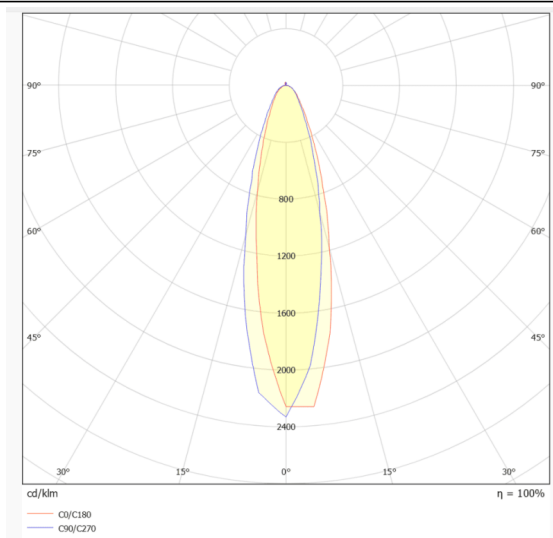

Photometry

Item code	86.LN07.1410.90
Product type	Indoor
Category	LED Strips
Family	NEON FRONT 3D
Subfamily	NEON 3030 3D
Pictograms	CRI 90 Driver EXCL. IP 67

Product	
Real power (W)	26
Real luminous flux (Lm)	2155
Luminous efficiency (Lm/W)	82.884615384615003
Beam angle (°)	20
Life time (h)	30000h
IP	67
Electrical feeding	24V
Control gear included	not
Light source	LED
Type of LED	3030
Colour temperature (K)	4000
Colour consistency (SDCM)	SDCM3
CRI	90