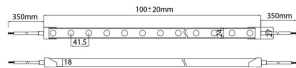

### NEON 3030 3D

Lavov LED strip from the family NEON FRONT 3D with a power of 26W/m and an optics 20 degrees beam angle. CCT 4000K. With a total lumen output of 2155lm/m and an efficacy of 82.884615384615lm/W

### Dimensions

**Product dimensions (mm)** Body 24X18Xy 5000 mm length, cut every 41,67 mm, 24 LED/m, 3030 type.

### Product

Real power (W)	26
Real luminous flux (Lm)	2155
Luminous efficiency (Lm/W)	82.884615384615
Beam angle (°)	20
Life time (h)	30000h
IP	67
Electrical feeding	24V
Control gear included	not
Light source	LED
Type of LED	3030
Colour temperature (K)	4000
Colour consistency (SDCM)	SDCM<3
CRI	90