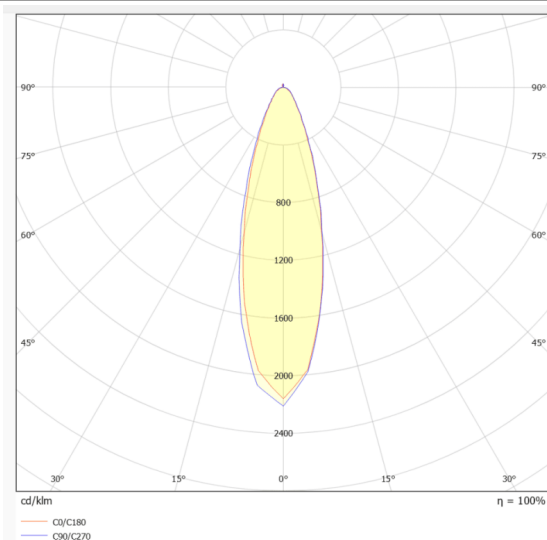

Photometry

Item code	86.LN07.1420.90

Product type	Indoor

Category	LED Strips

Family	NEON FRONT 3D

Subfamily	NEON 3030 3D

Pictograms

CRI
90

Driver
EXCL.

IP
67

Product

Real power (W)	26

Real luminous flux (Lm)	2210

Luminous efficiency (Lm/W)	85

Beam angle (&ordm;)	30

Life time (h)	30000h

IP	67

Electrical feeding	24V

Control gear included	not

Light source	LED

Type of LED	3030

Colour temperature (K)	4000

Colour consistency (SDCM)	SDCM<3

CRI	90