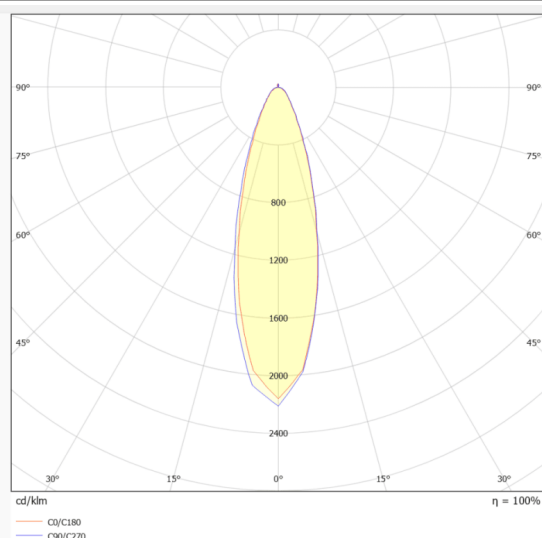

Photometry

Item code	86.LN07.1420.90
Product type	Indoor
Category	LED Strips
Family	NEON FRONT 3D
Subfamily	NEON 3030 3D
Pictograms	CRI 90 Driver EXCL. IP 67

Product	
Real power (W)	26
Real luminous flux (Lm)	2210
Luminous efficiency (Lm/W)	85
Beam angle (°)	30
Life time (h)	30000h
IP	67
Electrical feeding	24V
Control gear included	not
Light source	LED
Type of LED	3030
Colour temperature (K)	4000
Colour consistency (SDCM)	SDCM3
CRI	90