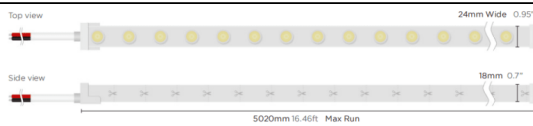

NEON 3030 3D

Lavov LED strip from the family NEON 3030 3D with a power of 26W/m and a beam angle of 30°. Dimensions Body 24X18Xy 5000 mm length, cut every 41,67 mm, 24 LED/m, 3030 type. With a total lumen output of 2210lm/m and a luminous efficacy of 85lm/W. CCT 4000. CRI>90.

Dimensions

Product Body 24X18Xy 5000 mm length, cut dimensions (mm) every 41,67 mm, 24 LED/m, 3030 type.

Scheme

Photometry

Item code	86.LN07.1420.90
Product type	Indoor
Category	LED Strips
Family	NEON FRONT 3D
Subfamily	NEON 3030 3D
Pictograms	CRI 90 Driver EXCL. IP 67

Product	
Real power (W)	26
Real luminous flux (Lm)	2210
Luminous efficiency (Lm/W)	85
Beam angle (°)	30
Life time (h)	30000h
IP	67
Electrical feeding	24V
Control gear included	not
Light source	LED
Type of LED	3030
Colour temperature (K)	4000
Colour consistency (SDCM)	SDCM3
CRI	90