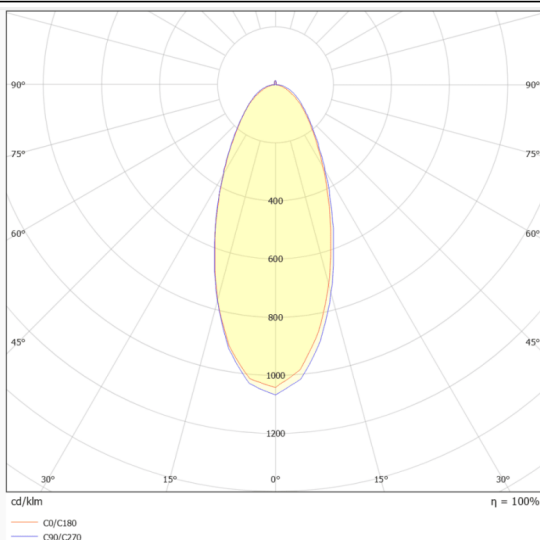

NEON 3030 3D

Lavov LED strip from the family NEON 3030 3D with a power of 26W/m and a beam angle of 40°. Dimensions Body 24X18Xy 5000 mm length, cut every 41,67 mm, 24 LED/m, 3030 type. With a total lumen output of 2025lm/m and a luminous efficacy of 77.884615384615lm/W. CCT 4000. CRI>90.

Dimensions

Product Body 24X18Xy 5000 mm length, cut dimensions (mm) every 41,67 mm, 24 LED/m, 3030 type.

Scheme

Photometry

Item code	86.LN07.1430.90
Product type	Indoor
Category	LED Strips
Family	NEON FRONT 3D
Subfamily	NEON 3030 3D
Pictograms	<div style="display: flex; gap: 10px;"> <div style="border: 1px solid gray; padding: 2px;">CRI 90</div> <div style="border: 1px solid gray; padding: 2px;">Driver EXCL.</div> <div style="border: 1px solid gray; padding: 2px;">IP 67</div> </div>

Product	
Real power (W)	26
Real luminous flux (Lm)	2025
Luminous efficiency (Lm/W)	77.884615384615
Beam angle (°)	40
Life time (h)	30000h
IP	67
Electrical feeding	24V
Control gear included	not
Light source	LED
Type of LED	3030
Colour temperature (K)	4000
Colour consistency (SDCM)	SDCM<3
CRI	90