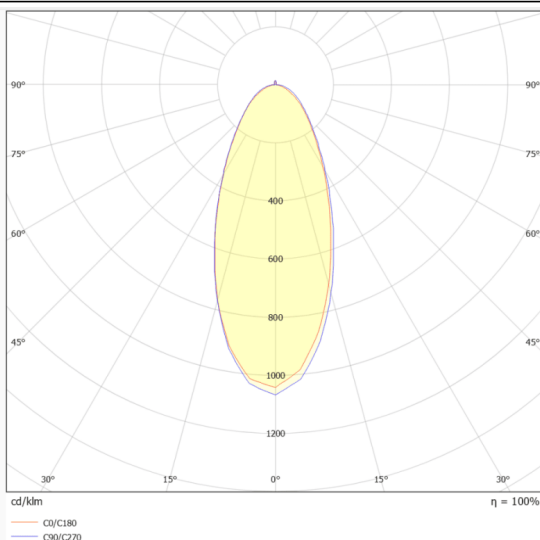

NEON 3030 3D

Lavov LED strip from the family NEON 3030 3D with a power of 26W/m and a beam angle of 40°. Dimensions Body 24X18Xy 5000 mm length, cut every 41,67 mm, 24 LED/m, 3030 type. With a total lumen output of 2025lm/m and a luminous efficacy of 77.884615384615lm/W. CCT 4000. CRI>90.

Dimensions

Product Body 24X18Xy 5000 mm length, cut dimensions (mm) every 41,67 mm, 24 LED/m, 3030 type.

Scheme

Photometry

Item code	86.LN07.1430.90
Product type	Indoor
Category	LED Strips
Family	NEON FRONT 3D
Subfamily	NEON 3030 3D
Pictograms	<div style="display: flex; gap: 10px;"> <div style="border: 1px solid gray; padding: 2px;">CRI 90</div> <div style="border: 1px solid gray; padding: 2px;">Driver EXCL.</div> <div style="border: 1px solid gray; padding: 2px;">IP 67</div> </div>

Product	
Real power (W)	26
Real luminous flux (Lm)	2025
Luminous efficiency (Lm/W)	77.884615384615
Beam angle (&ordm;)	40
Life time (h)	30000h
IP	67
Electrical feeding	24V
Control gear included	not
Light source	LED
Type of LED	3030
Colour temperature (K)	4000
Colour consistency (SDCM)	SDCM<3
CRI	90