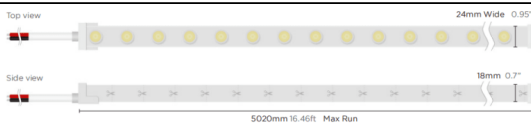

NEON 3030 3D

Lavov LED strip from the family NEON 3030 3D with a power of 26W/m and a beam angle of 40°. Dimensions Body 24X18Xy 5000 mm length, cut every 41,67 mm, 24 LED/m, 3030 type. With a total lumen output of 2025lm/m and a luminous efficacy of 77.884615384615lm/W. CCT 4000. CRI>90.

Dimensions

Product Body 24X18Xy 5000 mm length, cut dimensions (mm) every 41,67 mm, 24 LED/m, 3030 type.

Scheme

Photometry

Item code	86.LN07.1430.90
Product type	Indoor
Category	LED Strips
Family	NEON FRONT 3D
Subfamily	NEON 3030 3D
Pictograms	<div style="display: flex; gap: 10px;"> <div style="border: 1px solid gray; padding: 2px;">CRI 90</div> <div style="border: 1px solid gray; padding: 2px;">Driver EXCL.</div> <div style="border: 1px solid gray; padding: 2px;">IP 67</div> </div>

Product	
Real power (W)	26
Real luminous flux (Lm)	2025
Luminous efficiency (Lm/W)	77.884615384615003
Beam angle (°)	40
Life time (h)	30000h
IP	67
Electrical feeding	24V
Control gear included	not
Light source	LED
Type of LED	3030
Colour temperature (K)	4000
Colour consistency (SDCM)	SDCM3
CRI	90