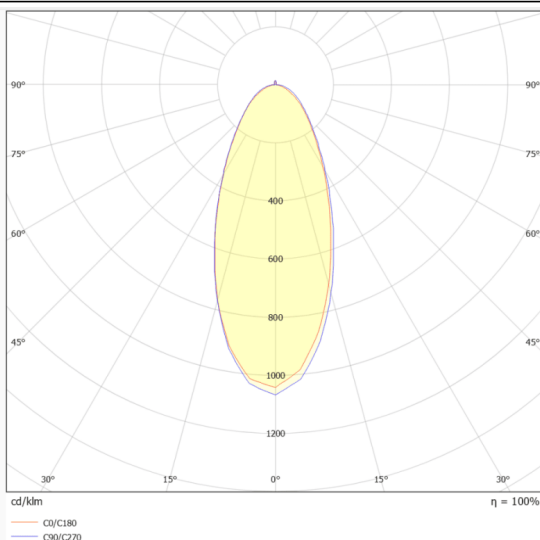

NEON 3030 3D

Lavov LED strip from the family NEON 3030 3D with a power of 26W/m and a beam angle of 40°. Dimensions Body 24X18Xy 5000 mm length, cut every 41,67 mm, 24 LED/m, 3030 type. With a total lumen output of 2025lm/m and a luminous efficacy of 77.884615384615lm/W. CCT 4000. CRI>90.

Dimensions

Product Body 24X18Xy 5000 mm length, cut dimensions (mm) every 41,67 mm, 24 LED/m, 3030 type.

Scheme

Photometry

Item code	86.LN07.1430.90
Product type	Indoor
Category	LED Strips
Family	NEON FRONT 3D
Subfamily	NEON 3030 3D
Pictograms	<div style="display: flex; gap: 10px;"> <div style="border: 1px solid gray; padding: 2px;">CRI 90</div> <div style="border: 1px solid gray; padding: 2px;">Driver EXCL.</div> <div style="border: 1px solid gray; padding: 2px;">IP 67</div> </div>

Product	
Real power (W)	26
Real luminous flux (Lm)	2025
Luminous efficiency (Lm/W)	77.884615384615003
Beam angle (°)	40
Life time (h)	30000h
IP	67
Electrical feeding	24V
Control gear included	not
Light source	LED
Type of LED	3030
Colour temperature (K)	4000
Colour consistency (SDCM)	SDCM3
CRI	90