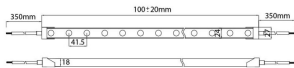

NEON 3030 3D

Lavov LED strip from the family NEON FRONT 3D with a power of 26W/m and an optics 40 degrees beam angle. CCT 4000K. With a total lumen output of 2025lm/m and an efficacy of 77.884615384615lm/W

Dimensions

Product dimensions (mm) Body 24X18Xy 5000 mm length, cut every 41,67 mm, 24 LED/m, 3030 type.

Scheme

Product

Real power (W)	26
Real luminous flux (Lm)	2025
Luminous efficiency (Lm/W)	77.884615384615
Beam angle (°)	40
Life time (h)	30000h
IP	67
Electrical feeding	24V
Control gear included	not
Light source	LED
Type of LED	3030
Colour temperature (K)	4000
Colour consistency (SDCM)	SDCM<3
CRI	90