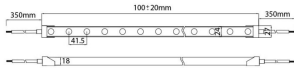

NEON 3030 3D

Lavov LED strip from the family NEON FRONT 3D with a power of 26W/m and an optics 40 degrees beam angle. CCT 4000K. With a total lumen output of 2025lm/m and an efficacy of 77.884615384615lm/W

Dimensions

Product dimensions (mm) Body 24X18Xy 5000 mm length, cut every 41,67 mm, 24 LED/m, 3030 type.

Scheme

Product

Real power (W)	26
Real luminous flux (Lm)	2025
Luminous efficiency (Lm/W)	77.884615384615
Beam angle (°)	40
Life time (h)	30000h
IP	67
Electrical feeding	24V
Control gear included	not
Light source	LED
Type of LED	3030
Colour temperature (K)	4000
Colour consistency (SDCM)	SDCM<3
CRI	90