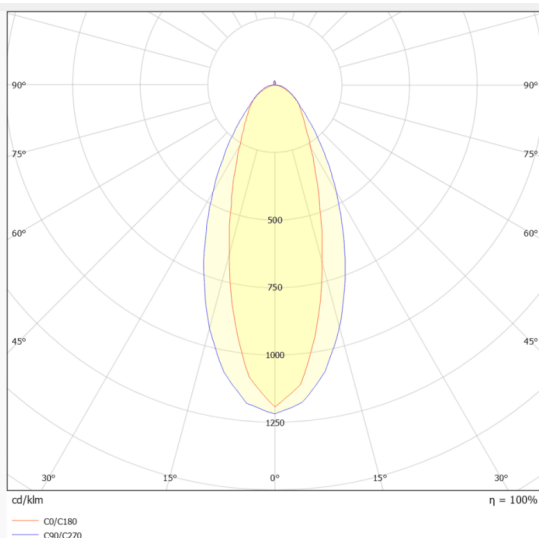

Photometry

Item code	86.LN07.1450.90
Product type	Indoor
Category	LED Strips
Family	NEON FRONT 3D
Subfamily	NEON 3030 3D
Pictograms	CRI 90 Driver EXCL. IP 67

Product	
Real power (W)	26
Real luminous flux (Lm)	2025
Luminous efficiency (Lm/W)	77.884615384615
Beam angle (°)	15X40
Life time (h)	30000h
IP	67
Electrical feeding	24V
Control gear included	not
Light source	LED
Type of LED	3030
Colour temperature (K)	4000
Colour consistency (SDCM)	SDCM<3
CRI	90