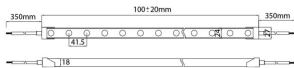

### NEON 3030 3D

Lavov LED strip from the family NEON FRONT 3D with a power of 26W/m and an optics 15X40 degrees beam angle. CCT 4000K. With a total lumen output of 2025lm/m and an efficacy of 77.884615384615lm/W

### Dimensions

**Product dimensions (mm)** Body 24X18Xy 5000 mm length, cut every 41,67 mm, 24 LED/m, 3030 type.

### Product

Real power (W)	26
Real luminous flux (Lm)	2025
Luminous efficiency (Lm/W)	77.884615384615
Beam angle (°)	15X40
Life time (h)	30000h
IP	67
Electrical feeding	24V
Control gear included	not
Light source	LED
Type of LED	3030
Colour temperature (K)	4000
Colour consistency (SDCM)	SDCM<3
CRI	90