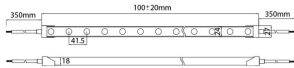

### NEON 3030 3D

Lavov LED strip from the family NEON FRONT 3D with a power of 26W/m and an optics 15X40 degrees beam angle. CCT 4000K. With a total lumen output of 2025lm/m and an efficacy of 77.884615384615lm/W

### Dimensions

**Product dimensions (mm)** Body 24X18Xy 5000 mm length, cut every 41,67 mm, 24 LED/m, 3030 type.

### Product

Real power (W)	26
Real luminous flux (Lm)	2025
Luminous efficiency (Lm/W)	77.884615384615
Beam angle (°)	15X40
Life time (h)	30000h
IP	67
Electrical feeding	24V
Control gear included	not
Light source	LED
Type of LED	3030
Colour temperature (K)	4000
Colour consistency (SDCM)	SDCM<3
CRI	90