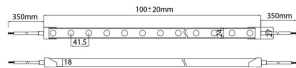

NEON 3030 3D

Lavov LED strip from the family NEON FRONT 3D with a power of 26W/m and an optics 15X40 degrees beam angle. CCT 4000K. With a total lumen output of 2025lm/m and an efficacy of 77.884615384615lm/W

Dimensions

Product dimensions (mm) Body 24X18Xy 5000 mm length, cut every 41,67 mm, 24 LED/m, 3030 type.

Scheme

Product

Real power (W)	26
Real luminous flux (Lm)	2025
Luminous efficiency (Lm/W)	77.884615384615
Beam angle (°)	15X40
Life time (h)	30000h
IP	67
Electrical feeding	24V
Control gear included	not
Light source	LED
Type of LED	3030
Colour temperature (K)	4000
Colour consistency (SDCM)	SDCM<3
CRI	90