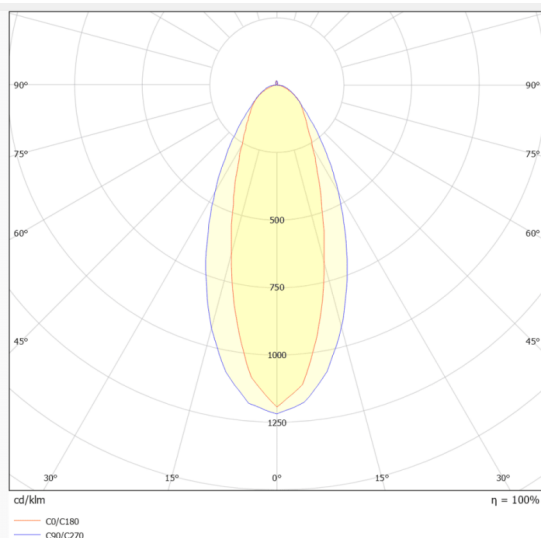

Photometry

Item code	86.LN07.1450.90
Product type	Indoor
Category	LED Strips
Family	NEON FRONT 3D
Subfamily	NEON 3030 3D
Pictograms	CRI 90 Driver EXCL. IP 67

Product	
Real power (W)	26
Real luminous flux (Lm)	2025
Luminous efficiency (Lm/W)	77.884615384615
Beam angle (&ordm;)	15X40
Life time (h)	30000h
IP	67
Electrical feeding	24V
Control gear included	not
Light source	LED
Type of LED	3030
Colour temperature (K)	4000
Colour consistency (SDCM)	SDCM<3
CRI	90