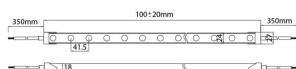

NEON 3030 3D

Lavov LED strip from the family NEON FRONT 3D with a power of 26W/m and an optics 20 degrees beam angle. CCT 6000K. With a total lumen output of 2155lm/m and an efficacy of 82.884615384615lm/W

Dimensions

Product dimensions (mm) Body 24X18Xy 5000 mm length, cut every 41,67 mm, 24 LED/m, 3030 type.

Scheme

Product

Real power (W)	26
Real luminous flux (Lm)	2155
Luminous efficiency (Lm/W)	82.884615384615
Beam angle (°)	20
Life time (h)	30000h
IP	67
Electrical feeding	24V
Control gear included	not
Light source	LED
Type of LED	3030
Colour temperature (K)	6000
Colour consistency (SDCM)	SDCM<3
CRI	90