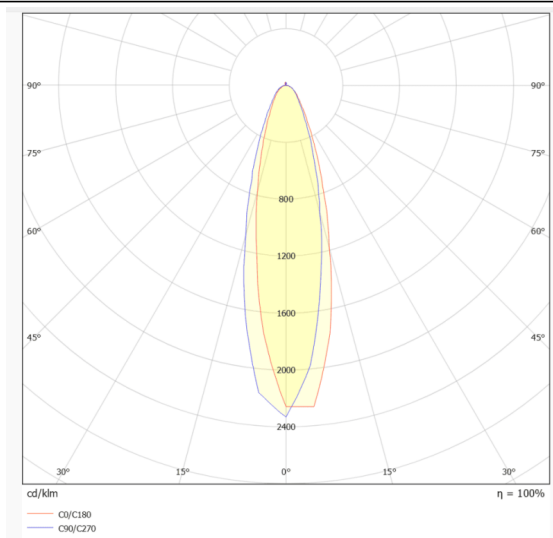

Photometry

Item code	86.LN07.1610.90
Product type	Indoor
Category	LED Strips
Family	NEON FRONT 3D
Subfamily	NEON 3030 3D
Pictograms	CRI 90 Driver EXCL. IP 67

Product	
Real power (W)	26
Real luminous flux (Lm)	2155
Luminous efficiency (Lm/W)	82.884615384615
Beam angle (&ordm;)	20
Life time (h)	30000h
IP	67
Electrical feeding	24V
Control gear included	not
Light source	LED
Type of LED	3030
Colour temperature (K)	6000
Colour consistency (SDCM)	SDCM<3
CRI	90