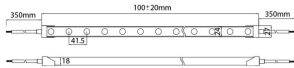

NEON 3030 3D

Lavov LED strip from the family NEON FRONT 3D with a power of 26W/m and an optics 20 degrees beam angle. CCT 6000K. With a total lumen output of 2155lm/m and an efficacy of 82.884615384615lm/W

Dimensions

Product dimensions (mm) Body 24X18Xy 5000 mm length, cut every 41,67 mm, 24 LED/m, 3030 type.

Scheme

Product

Real power (W)	26
Real luminous flux (Lm)	2155
Luminous efficiency (Lm/W)	82.884615384615
Beam angle (°)	20
Life time (h)	30000h
IP	67
Electrical feeding	24V
Control gear included	not
Light source	LED
Type of LED	3030
Colour temperature (K)	6000
Colour consistency (SDCM)	SDCM<3
CRI	90