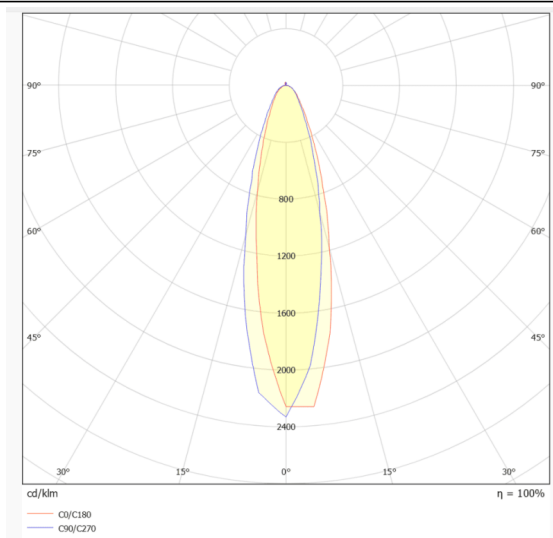

NEON 3030 3D

Lavov LED strip from the family NEON 3030 3D with a power of 26W/m and a beam angle of 20°. Dimensions Body 24X18Xy 5000 mm length, cut every 41,67 mm, 24 LED/m, 3030 type. With a total lumen output of 2155lm/m and a luminous efficacy of 82.884615384615lm/W. CCT 6000. CRI>90.

Dimensions

Product Body 24X18Xy 5000 mm length, cut dimensions (mm) every 41,67 mm, 24 LED/m, 3030 type.

Scheme

Photometry

Item code	86.LN07.1610.90
Product type	Indoor
Category	LED Strips
Family	NEON FRONT 3D
Subfamily	NEON 3030 3D
Pictograms	<div style="display: flex; gap: 10px;"> <div style="border: 1px solid gray; padding: 2px;">CRI 90</div> <div style="border: 1px solid gray; padding: 2px;">Driver EXCL.</div> <div style="border: 1px solid gray; padding: 2px;">IP 67</div> </div>

Product	
Real power (W)	26
Real luminous flux (Lm)	2155
Luminous efficiency (Lm/W)	82.884615384615003
Beam angle (°)	20
Life time (h)	30000h
IP	67
Electrical feeding	24V
Control gear included	not
Light source	LED
Type of LED	3030
Colour temperature (K)	6000
Colour consistency (SDCM)	SDCM3
CRI	90