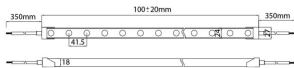

### NEON 3030 3D

Lavov LED strip from the family NEON FRONT 3D with a power of 26W/m and an optics 20 degrees beam angle. CCT 6000K. With a total lumen output of 2155lm/m and an efficacy of 82.884615384615lm/W

### Dimensions

**Product dimensions (mm)** Body 24X18Xy 5000 mm length, cut every 41,67 mm, 24 LED/m, 3030 type.

### Product

Real power (W)	26
Real luminous flux (Lm)	2155
Luminous efficiency (Lm/W)	82.884615384615
Beam angle (°)	20
Life time (h)	30000h
IP	67
Electrical feeding	24V
Control gear included	not
Light source	LED
Type of LED	3030
Colour temperature (K)	6000
Colour consistency (SDCM)	SDCM<3
CRI	90