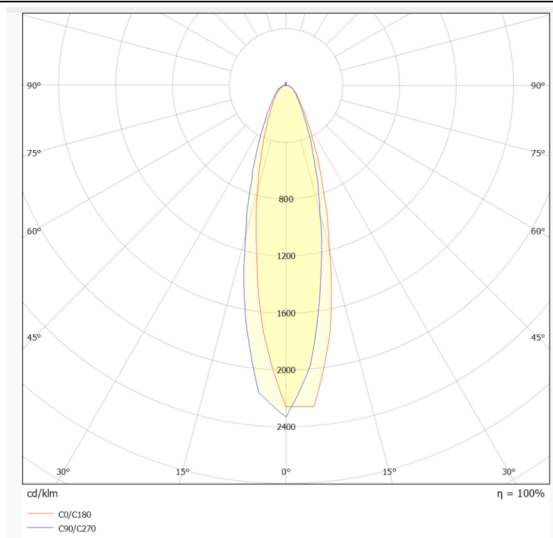

NEON 3030 3D

Lavov LED strip from the family NEON 3030 3D with a power of 26W/m and a beam angle of 20°. Dimensions Body 24X18Xy 5000 mm length, cut every 41,67 mm, 24 LED/m, 3030 type. With a total lumen output of 2155lm/m and a luminous efficacy of 82.884615384615lm/W. CCT 6000. CRI>90.

Dimensions

Product Body 24X18Xy 5000 mm length, cut dimensions (mm) every 41,67 mm, 24 LED/m, 3030 type.

Scheme

Photometry

Item code	86.LN07.1610.90
Product type	Indoor
Category	LED Strips
Family	NEON FRONT 3D
Subfamily	NEON 3030 3D
Pictograms	<div style="display: flex; gap: 10px;"> <div style="border: 1px solid gray; padding: 2px;">CRI 90</div> <div style="border: 1px solid gray; padding: 2px;">Driver EXCL.</div> <div style="border: 1px solid gray; padding: 2px;">IP 67</div> </div>

Product	
Real power (W)	26
Real luminous flux (Lm)	2155
Luminous efficiency (Lm/W)	82.884615384615
Beam angle (°)	20
Life time (h)	30000h
IP	67
Electrical feeding	24V
Control gear included	not
Light source	LED
Type of LED	3030
Colour temperature (K)	6000
Colour consistency (SDCM)	SDCM<3
CRI	90