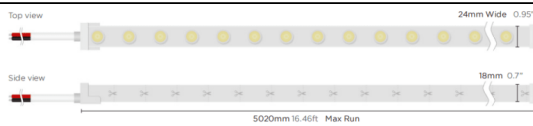

NEON 3030 3D

Lavov LED strip from the family NEON 3030 3D with a power of 26W/m and a beam angle of 20°. Dimensions Body 24X18Xy 5000 mm length, cut every 41,67 mm, 24 LED/m, 3030 type. With a total lumen output of 2155lm/m and a luminous efficacy of 82.884615384615lm/W. CCT 6000. CRI>90.

Dimensions

Product Body 24X18Xy 5000 mm length, cut dimensions (mm) every 41,67 mm, 24 LED/m, 3030 type.

Scheme

Photometry

Item code	86.LN07.1610.90
Product type	Indoor
Category	LED Strips
Family	NEON FRONT 3D
Subfamily	NEON 3030 3D
Pictograms	CRI 90 Driver EXCL. IP 67

Product	
Real power (W)	26
Real luminous flux (Lm)	2155
Luminous efficiency (Lm/W)	82.884615384615
Beam angle (&ordm;)	20
Life time (h)	30000h
IP	67
Electrical feeding	24V
Control gear included	not
Light source	LED
Type of LED	3030
Colour temperature (K)	6000
Colour consistency (SDCM)	SDCM<3
CRI	90