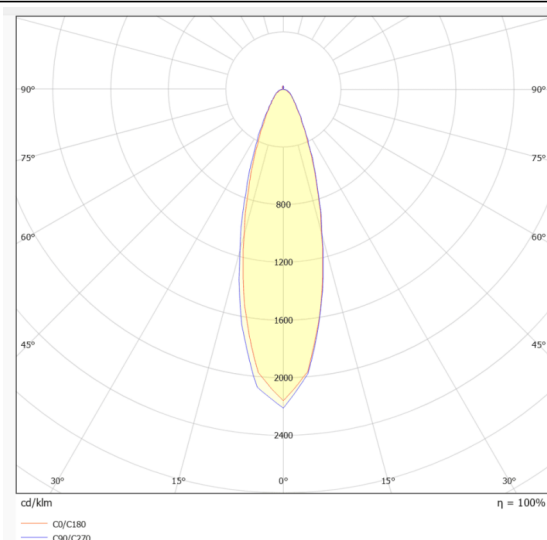

NEON 3030 3D

Lavov LED strip from the family NEON 3030 3D with a power of 26W/m and a beam angle of 30°. Dimensions Body 24X18Xy 5000 mm length, cut every 41,67 mm, 24 LED/m, 3030 type. With a total lumen output of 2210lm/m and a luminous efficacy of 85lm/W. CCT 6000. CRI>90.

Dimensions

Product Body 24X18Xy 5000 mm length, cut dimensions (mm) every 41,67 mm, 24 LED/m, 3030 type.

Scheme

Photometry

Item code	86.LN07.1620.90
Product type	Indoor
Category	LED Strips
Family	NEON FRONT 3D
Subfamily	NEON 3030 3D
Pictograms	<div style="display: flex; gap: 10px;"> <div style="border: 1px solid gray; padding: 2px;">CRI 90</div> <div style="border: 1px solid gray; padding: 2px;">Driver EXCL.</div> <div style="border: 1px solid gray; padding: 2px;">IP 67</div> </div>

Product	
Real power (W)	26
Real luminous flux (Lm)	2210
Luminous efficiency (Lm/W)	85
Beam angle (°)	30
Life time (h)	30000h
IP	67
Electrical feeding	24V
Control gear included	not
Light source	LED
Type of LED	3030
Colour temperature (K)	6000
Colour consistency (SDCM)	SDCM<3
CRI	90