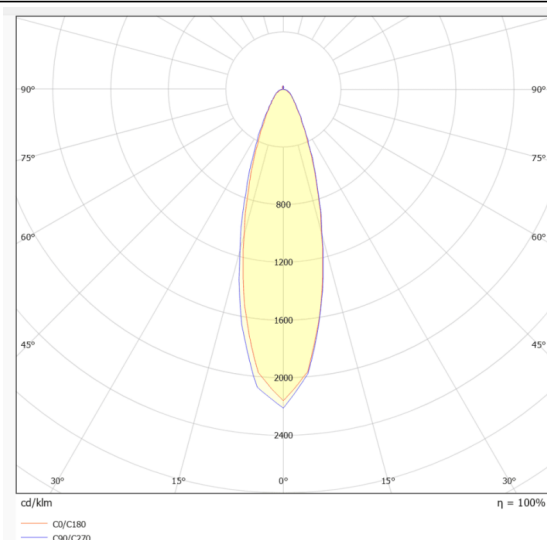

NEON 3030 3D

Lavov LED strip from the family NEON 3030 3D with a power of 26W/m and a beam angle of 30°. Dimensions Body 24X18Xy 5000 mm length, cut every 41,67 mm, 24 LED/m, 3030 type. With a total lumen output of 2210lm/m and a luminous efficacy of 85lm/W. CCT 6000. CRI>90.

Dimensions

Product Body 24X18Xy 5000 mm length, cut dimensions (mm) every 41,67 mm, 24 LED/m, 3030 type.

Scheme

Photometry

Item code	86.LN07.1620.90
Product type	Indoor
Category	LED Strips
Family	NEON FRONT 3D
Subfamily	NEON 3030 3D
Pictograms	<div style="display: flex; gap: 10px;"> <div style="border: 1px solid black; border-radius: 5px; padding: 2px;">CRI 90</div> <div style="border: 1px solid black; border-radius: 5px; padding: 2px;">Driver EXCL.</div> <div style="border: 1px solid black; border-radius: 5px; padding: 2px;">IP 67</div> </div>

Product	
Real power (W)	26
Real luminous flux (Lm)	2210
Luminous efficiency (Lm/W)	85
Beam angle (°)	30
Life time (h)	30000h
IP	67
Electrical feeding	24V
Control gear included	not
Light source	LED
Type of LED	3030
Colour temperature (K)	6000
Colour consistency (SDCM)	SDCM3
CRI	90