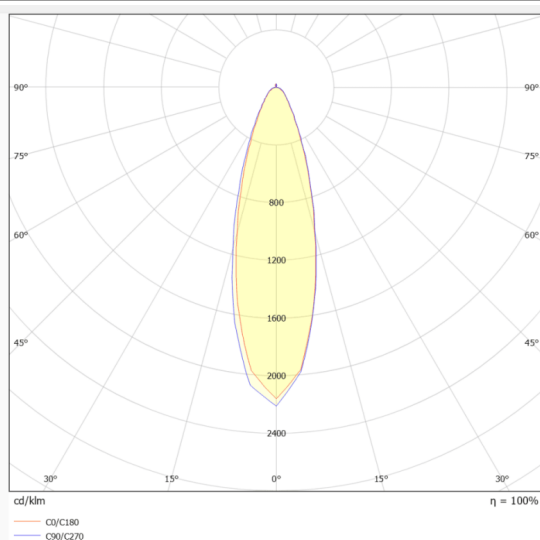

NEON 3030 3D

Lavov LED strip from the family NEON 3030 3D with a power of 26W/m and a beam angle of 30°. Dimensions Body 24X18Xy 5000 mm length, cut every 41,67 mm, 24 LED/m, 3030 type. With a total lumen output of 2210lm/m and a luminous efficacy of 85lm/W. CCT 6000. CRI>90.

Dimensions

Product Body 24X18Xy 5000 mm length, cut dimensions (mm) every 41,67 mm, 24 LED/m, 3030 type.

Scheme

Photometry

Item code	86.LN07.1620.90
------------------	------------------------

Product type	Indoor
---------------------	---------------

Product

Real power (W)	26
-----------------------	-----------

Real luminous flux (Lm)	2210
--------------------------------	-------------

Luminous efficiency (Lm/W)	85
-----------------------------------	-----------