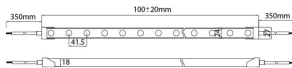

### NEON 3030 3D

Lavov LED strip from the family NEON FRONT 3D with a power of 26W/m and an optics 40 degrees beam angle. CCT 6000K. With a total lumen output of 2025lm/m and an efficacy of 77.884615384615lm/W

### Dimensions

**Product dimensions (mm)** Body 24X18Xy 5000 mm length, cut every 41,67 mm, 24 LED/m, 3030 type.

### Product

Real power (W)	26
Real luminous flux (Lm)	2025
Luminous efficiency (Lm/W)	77.884615384615
Beam angle (°)	40
Life time (h)	30000h
IP	67
Electrical feeding	24V
Control gear included	not
Light source	LED
Type of LED	3030
Colour temperature (K)	6000
Colour consistency (SDCM)	SDCM<3
CRI	90