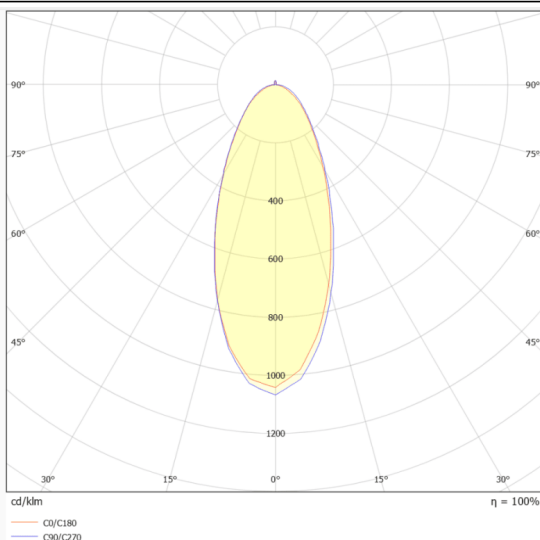

NEON 3030 3D

Lavov LED strip from the family NEON 3030 3D with a power of 26W/m and a beam angle of 40°. Dimensions Body 24X18Xy 5000 mm length, cut every 41,67 mm, 24 LED/m, 3030 type. With a total lumen output of 2025lm/m and a luminous efficacy of 77.884615384615lm/W. CCT 6000. CRI>90.

Dimensions

Product Body 24X18Xy 5000 mm length, cut dimensions (mm) every 41,67 mm, 24 LED/m, 3030 type.

Scheme

Photometry

Item code	86.LN07.1630.90
Product type	Indoor
Category	LED Strips
Family	NEON FRONT 3D
Subfamily	NEON 3030 3D
Pictograms	<div style="display: flex; gap: 10px;"> <div style="border: 1px solid black; padding: 2px;">CRI 90</div> <div style="border: 1px solid black; padding: 2px;">Driver EXCL.</div> <div style="border: 1px solid black; padding: 2px;">IP 67</div> </div>

Product	
Real power (W)	26
Real luminous flux (Lm)	2025
Luminous efficiency (Lm/W)	77.884615384615
Beam angle (&ordm;)	40
Life time (h)	30000h
IP	67
Electrical feeding	24V
Control gear included	not
Light source	LED
Type of LED	3030
Colour temperature (K)	6000
Colour consistency (SDCM)	SDCM<3
CRI	90