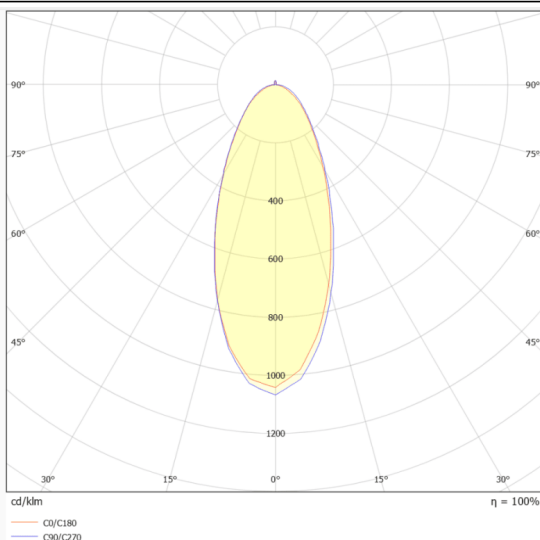

NEON 3030 3D

Lavov LED strip from the family NEON 3030 3D with a power of 26W/m and a beam angle of 40°. Dimensions Body 24X18Xy 5000 mm length, cut every 41,67 mm, 24 LED/m, 3030 type. With a total lumen output of 2025lm/m and a luminous efficacy of 77.884615384615lm/W. CCT 6000. CRI>90.

Dimensions

Product Body 24X18Xy 5000 mm length, cut dimensions (mm) every 41,67 mm, 24 LED/m, 3030 type.

Scheme

Photometry

Item code	86.LN07.1630.90
Product type	Indoor
Category	LED Strips
Family	NEON FRONT 3D
Subfamily	NEON 3030 3D
Pictograms	<div style="display: flex; gap: 10px;"> <div style="border: 1px solid gray; padding: 2px;">CRI 90</div> <div style="border: 1px solid gray; padding: 2px;">Driver EXCL.</div> <div style="border: 1px solid gray; padding: 2px;">IP 67</div> </div>

Product	
Real power (W)	26
Real luminous flux (Lm)	2025
Luminous efficiency (Lm/W)	77.884615384615003
Beam angle (°)	40
Life time (h)	30000h
IP	67
Electrical feeding	24V
Control gear included	not
Light source	LED
Type of LED	3030
Colour temperature (K)	6000
Colour consistency (SDCM)	SDCM3
CRI	90