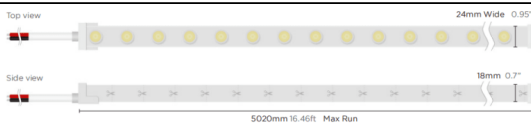

NEON 3030 3D

Lavov LED strip from the family NEON 3030 3D with a power of 26W/m and a beam angle of 40°. Dimensions Body 24X18Xy 5000 mm length, cut every 41,67 mm, 24 LED/m, 3030 type. With a total lumen output of 2025lm/m and a luminous efficacy of 77.884615384615lm/W. CCT 6000. CRI>90.

Dimensions

Product Body 24X18Xy 5000 mm length, cut dimensions (mm) every 41,67 mm, 24 LED/m, 3030 type.

Scheme

Photometry

Item code	86.LN07.1630.90
Product type	Indoor
Category	LED Strips
Family	NEON FRONT 3D
Subfamily	NEON 3030 3D
Pictograms	<div style="display: flex; gap: 10px;"> <div style="border: 1px solid gray; padding: 2px;">CRI 90</div> <div style="border: 1px solid gray; padding: 2px;">Driver EXCL.</div> <div style="border: 1px solid gray; padding: 2px;">IP 67</div> </div>

Product	
Real power (W)	26
Real luminous flux (Lm)	2025
Luminous efficiency (Lm/W)	77.884615384615003
Beam angle (°)	40
Life time (h)	30000h
IP	67
Electrical feeding	24V
Control gear included	not
Light source	LED
Type of LED	3030
Colour temperature (K)	6000
Colour consistency (SDCM)	SDCM3
CRI	90