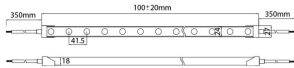

NEON 3030 3D

Lavov LED strip from the family NEON FRONT 3D with a power of 26W/m and an optics 40 degrees beam angle. CCT 6000K. With a total lumen output of 2025lm/m and an efficacy of 77.884615384615lm/W

Dimensions

Product dimensions (mm) Body 24X18Xy 5000 mm length, cut every 41,67 mm, 24 LED/m, 3030 type.

Scheme

Product

Real power (W)	26
Real luminous flux (Lm)	2025
Luminous efficiency (Lm/W)	77.884615384615
Beam angle (°)	40
Life time (h)	30000h
IP	67
Electrical feeding	24V
Control gear included	not
Light source	LED
Type of LED	3030
Colour temperature (K)	6000
Colour consistency (SDCM)	SDCM<3
CRI	90