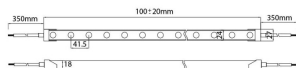

NEON 3030 3D

Lavov LED strip from the family NEON FRONT 3D with a power of 26W/m and an optics 40 degrees beam angle. CCT 6000K. With a total lumen output of 2025lm/m and an efficacy of 77.884615384615lm/W

Dimensions

Product dimensions (mm) Body 24X18Xy 5000 mm length, cut every 41,67 mm, 24 LED/m, 3030 type.

Scheme

Product

Real power (W)	26
Real luminous flux (Lm)	2025
Luminous efficiency (Lm/W)	77.884615384615
Beam angle (°)	40
Life time (h)	30000h
IP	67
Electrical feeding	24V
Control gear included	not
Light source	LED
Type of LED	3030
Colour temperature (K)	6000
Colour consistency (SDCM)	SDCM<3
CRI	90