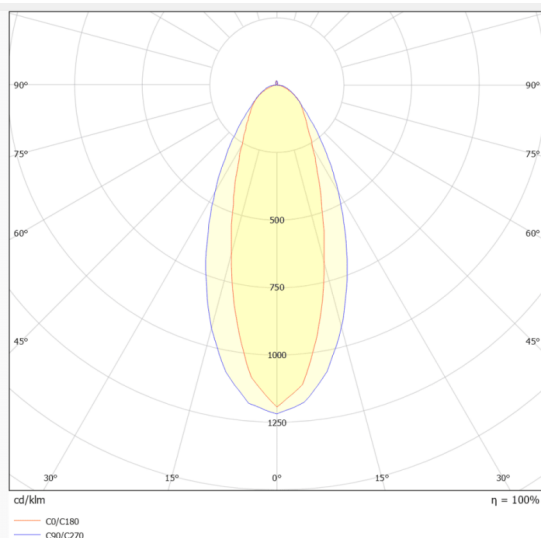

NEON 3030 3D

Lavov LED strip from the family NEON 3030 3D with a power of 26W/m and a beam angle of 15X40° Dimensions Body 24X18Xy 5000 mm length, cut every 41,67 mm, 24 LED/m, 3030 type. With a total lumen output of 2025lm/m and a luminous efficacy of 77.884615384615lm/W. CCT 6000. CRI>90.

Dimensions

Product Body 24X18Xy 5000 mm length, cut dimensions (mm) every 41,67 mm, 24 LED/m, 3030 type.

Scheme

Photometry

Item code	86.LN07.1650.90
Product type	Indoor
Category	LED Strips
Family	NEON FRONT 3D
Subfamily	NEON 3030 3D
Pictograms	<div style="display: flex; gap: 10px;"> <div style="border: 1px solid gray; padding: 2px;">CRI 90</div> <div style="border: 1px solid gray; padding: 2px;">Driver EXCL.</div> <div style="border: 1px solid gray; padding: 2px;">IP 67</div> </div>

Product	
Real power (W)	26
Real luminous flux (Lm)	2025
Luminous efficiency (Lm/W)	77.884615384615
Beam angle (&ordm;)	15X40
Life time (h)	30000h
IP	67
Electrical feeding	24V
Control gear included	not
Light source	LED
Type of LED	3030
Colour temperature (K)	6000
Colour consistency (SDCM)	SDCM<3
CRI	90