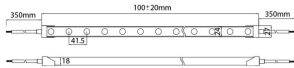

NEON 3030 3D

Lavov LED strip from the family NEON FRONT 3D with a power of 26W/m and an optics 15X40 degrees beam angle. CCT 6000K. With a total lumen output of 2025lm/m and an efficacy of 77.884615384615lm/W

Dimensions

Product dimensions (mm) Body 24X18Xy 5000 mm length, cut every 41,67 mm, 24 LED/m, 3030 type.

Scheme

Product

Real power (W)	26
Real luminous flux (Lm)	2025
Luminous efficiency (Lm/W)	77.884615384615
Beam angle (°)	15X40
Life time (h)	30000h
IP	67
Electrical feeding	24V
Control gear included	not
Light source	LED
Type of LED	3030
Colour temperature (K)	6000
Colour consistency (SDCM)	SDCM<3
CRI	90