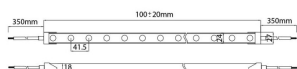

NEON 3030 3D

Lavov LED strip from the family NEON FRONT 3D with a power of 26W/m and an optics 15X40 degrees beam angle. CCT 6000K. With a total lumen output of 2025lm/m and an efficacy of 77.884615384615lm/W

Dimensions

Product dimensions (mm) Body 24X18Xy 5000 mm length, cut every 41,67 mm, 24 LED/m, 3030 type.

Scheme

Product

Real power (W)	26
Real luminous flux (Lm)	2025
Luminous efficiency (Lm/W)	77.884615384615
Beam angle (°)	15X40
Life time (h)	30000h
IP	67
Electrical feeding	24V
Control gear included	not
Light source	LED
Type of LED	3030
Colour temperature (K)	6000
Colour consistency (SDCM)	SDCM<3
CRI	90