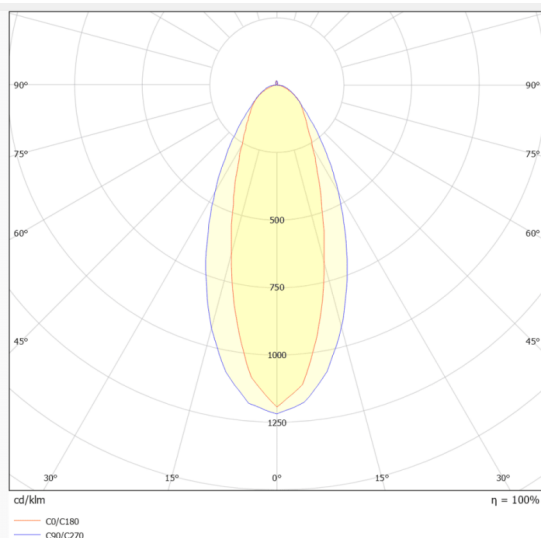

NEON 3030 3D

Lavov LED strip from the family NEON 3030 3D with a power of 26W/m and a beam angle of 15X40° Dimensions Body 24X18Xy 5000 mm length, cut every 41,67 mm, 24 LED/m, 3030 type. With a total lumen output of 2025lm/m and a luminous efficacy of 77.884615384615lm/W. CCT 6000. CRI>90.

Dimensions

Product Body 24X18Xy 5000 mm length, cut dimensions (mm) every 41,67 mm, 24 LED/m, 3030 type.

Scheme

Photometry

Item code	86.LN07.1650.90
Product type	Indoor
Category	LED Strips
Family	NEON FRONT 3D
Subfamily	NEON 3030 3D
Pictograms	<div style="display: flex; gap: 10px;"> <div style="border: 1px solid gray; padding: 2px;">CRI 90</div> <div style="border: 1px solid gray; padding: 2px;">Driver EXCL.</div> <div style="border: 1px solid gray; padding: 2px;">IP 67</div> </div>

Product	
Real power (W)	26
Real luminous flux (Lm)	2025
Luminous efficiency (Lm/W)	77.884615384615003
Beam angle (°)	15X40
Life time (h)	30000h
IP	67
Electrical feeding	24V
Control gear included	not
Light source	LED
Type of LED	3030
Colour temperature (K)	6000
Colour consistency (SDCM)	SDCM3
CRI	90