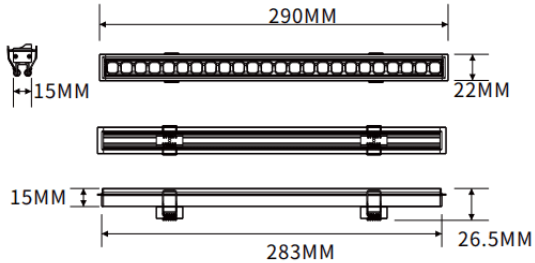

Recessed wall washer

Lavov linear light from the family CABINET type Recessed wall washer with a power of 8W and a Wall washer 30° beam angle. Finished in white colour. Recessed installation. Dimensions L283*W22*H15mm.. With a total lumen output of 428.4696lm and a luminous efficiency of 53.55870000000002lm/W. CCT 2700K. No driver included works at 24V . Made in Aluminium body and PMMA lenses.

Dimensions

Product dimensions (mm) L283*W22*H15mm

Scheme

Item code	86.LR06.1250.01
Product type	Indoor
Category	Tracklights
Family	CABINET
Subfamily	Recessed wall washer
Pictograms	

Product	
Real power (W)	8
Real luminous flux (Lm)	428.46960000000001
Luminous efficiency (Lm/W)	53.55870000000002
Beam angle (°)	Wall washer 30°
Colour	white
Control gear included	no
Average life time (h)	50000hrs L80 B10
Colour temperature (K)	2700
Colour consistency (SDCM)	SDCM3
CRI	90