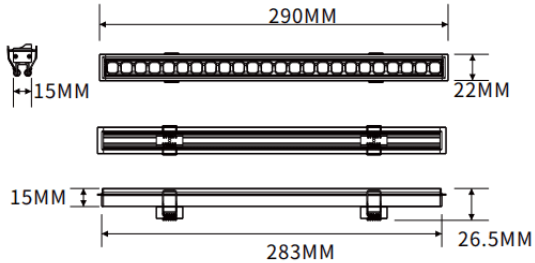

Recessed wall washer

Lavov linear light from the family CABINET type Recessed wall washer with a power of 8W and a Wall washer 30° beam angle. Finished in white colour. Recessed installation. Dimensions L283*W22*H15mm.. With a total lumen output of 428.4696lm and a luminous efficiency of 53.558700000000002lm/W. CCT 2700K. No driver included works at 24V . Made in Aluminium body and PMMA lenses.

Dimensions

Product dimensions (mm) L283*W22*H15mm

Scheme

Item code	86.LR06.1250.01
Product type	Indoor
Category	Tracklights
Family	CABINET
Subfamily	Recessed wall washer
Pictograms	

Product	
Real power (W)	8
Real luminous flux (Lm)	428.4696
Luminous efficiency (Lm/W)	53.558700000000002
Beam angle (°)	Wall washer 30°
Colour	white
Control gear included	no
Average life time (h)	50000hrs L80 B10
Colour temperature (K)	2700
Colour consistency (SDCM)	SDCM<3
CRI	90