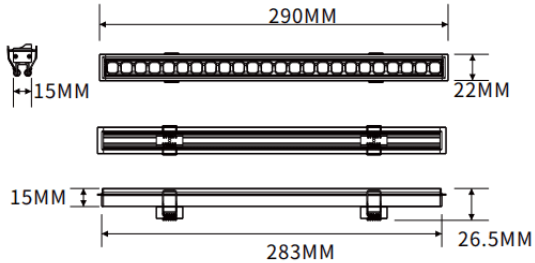

### Recessed wall washer

Lavov linear light from the family CABINET type Recessed wall washer with a power of 8W and a Wall washer 30° beam angle. Finished in white colour. Recessed installation. Dimensions L283\*W22\*H15mm.. With a total lumen output of 428.4696lm and a luminous efficiency of 53.55870000000002lm/W. CCT 2700K. No driver included works at 24V . Made in Aluminium body and PMMA lenses.

#### Dimensions

Product dimensions (mm) L283\*W22\*H15mm

#### Scheme

Item code	86.LR06.1250.01
Product type	Indoor
Category	Tracklights
Family	CABINET
Subfamily	Recessed wall washer
Pictograms	

Product	
Real power (W)	8
Real luminous flux (Lm)	428.46960000000001
Luminous efficiency (Lm/W)	53.55870000000002
Beam angle (&ordm;)	Wall washer 30°
Colour	white
Control gear included	no
Average life time (h)	50000hrs L80 B10
Colour temperature (K)	2700
Colour consistency (SDCM)	SDCM<3
CRI	90