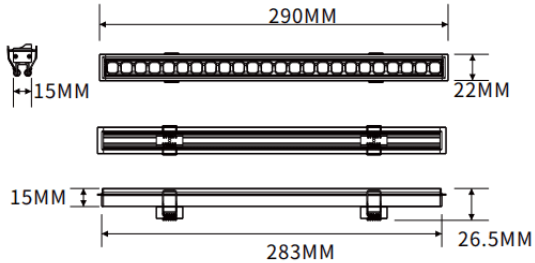

Recessed wall washer

Lavov linear light from the family CABINET type Recessed wall washer with a power of 8W and a Wall washer 30° beam angle. Finished in black colour. Recessed installation. Dimensions L283*W22*H15mm.. With a total lumen output of 428.4696lm and a luminous efficiency of 53.55870000000002lm/W. CCT 2700K. No driver included works at 24V . Made in Aluminium body and PMMA lenses.

Dimensions

Product dimensions (mm) L283*W22*H15mm

Scheme

Item code	86.LR06.1250.02
Product type	Indoor
Category	Tracklights
Family	CABINET
Subfamily	Recessed wall washer
Pictograms	

Product	
Real power (W)	8
Real luminous flux (Lm)	428.46960000000001
Luminous efficiency (Lm/W)	53.55870000000002
Beam angle (º)	Wall washer 30°
Colour	black
Control gear included	no
Average life time (h)	50000hrs L80 B10
Colour temperature (K)	2700
Colour consistency (SDCM)	SDCM<3
CRI	90