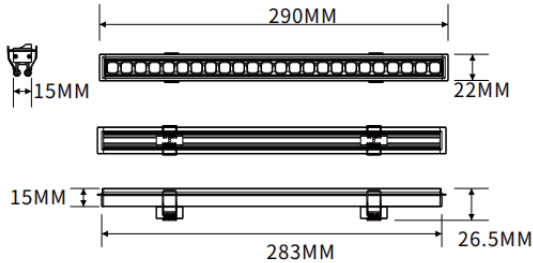

Recessed wall washer

Lavov linear light from the family CABINET type Recessed wall washer with a power of 8W and a Wall washer 30° beam angle. Finished in black colour. Recessed installation. Dimensions L283*W22*H15mm.. With a total lumen output of 428.4696lm and a luminous efficiency of 53.558700000000002lm/W. CCT 2700K. No driver included works at 24V . Made in Aluminium body and PMMA lenses.

Dimensions

Product dimensions (mm) L283*W22*H15mm

Scheme

Item code	86.LR06.1250.02
Product type	Indoor
Category	Tracklights
Family	CABINET
Subfamily	Recessed wall washer
Pictograms	

Product	
Real power (W)	8
Real luminous flux (Lm)	428.4696
Luminous efficiency (Lm/W)	53.558700000000002
Beam angle (°)	Wall washer 30°
Colour	black
Control gear included	no
Average life time (h)	50000hrs L80 B10
Colour temperature (K)	2700
Colour consistency (SDCM)	SDCM<3
CRI	90