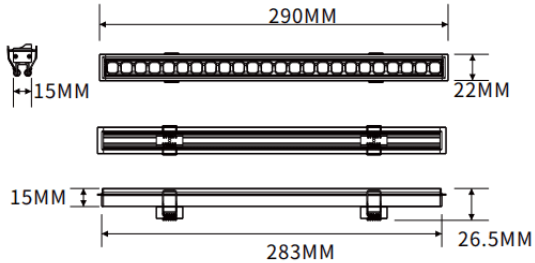

Recessed wall washer

Lavov linear light from the family CABINET type Recessed wall washer with a power of 8W and a Wall washer 30° beam angle. Finished in black colour. Recessed installation. Dimensions L283*W22*H15mm.. With a total lumen output of 428.4696lm and a luminous efficiency of 53.55870000000002lm/W. CCT 2700K. No driver included works at 24V . Made in Aluminium body and PMMA lenses.

Dimensions

Product dimensions (mm) L283*W22*H15mm

Scheme

Item code	86.LR06.1250.02
Product type	Indoor
Category	Tracklights
Family	CABINET
Subfamily	Recessed wall washer
Pictograms	

Product	
Real power (W)	8
Real luminous flux (Lm)	428.46960000000001
Luminous efficiency (Lm/W)	53.55870000000002
Beam angle (°)	Wall washer 30°
Colour	black
Control gear included	no
Average life time (h)	50000hrs L80 B10
Colour temperature (K)	2700
Colour consistency (SDCM)	SDCM3
CRI	90