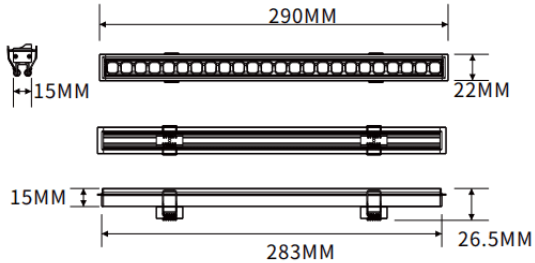

### Recessed wall washer

Lavov linear light from the family CABINET type Recessed wall washer with a power of 8W and a Wall washer 30° beam angle. Finished in white colour. Recessed installation. Dimensions L283\*W22\*H15mm.. With a total lumen output of 475.3416lm and a luminous efficiency of 59.4177lm/W. CCT 3000K. No driver included works at 24V . Made in Aluminium body and PMMA lenses.

#### Dimensions

Product dimensions (mm) L283\*W22\*H15mm

#### Scheme

Item code	86.LR06.1350.01
Product type	Indoor
Category	Tracklights
Family	CABINET
Subfamily	Recessed wall washer
Pictograms	

Product	
Real power (W)	8
Real luminous flux (Lm)	475.34160000000003
Luminous efficiency (Lm/W)	59.417700000000004
Beam angle (°)	Wall washer 30°
Colour	white
Control gear included	no
Average life time (h)	50000hrs L80 B10
Colour temperature (K)	3000
Colour consistency (SDCM)	SDCM3
CRI	90