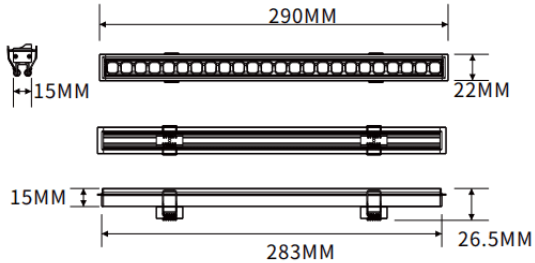

Recessed wall washer

Lavov linear light from the family CABINET type Recessed wall washer with a power of 8W and a Wall washer 30° beam angle. Finished in white colour. Recessed installation. Dimensions L283*W22*H15mm.. With a total lumen output of 475.3416lm and a luminous efficiency of 59.4177lm/W. CCT 3000K. No driver included works at 24V . Made in Aluminium body and PMMA lenses.

Dimensions

Product dimensions (mm) L283*W22*H15mm

Scheme

Item code	86.LR06.1350.01
Product type	Indoor
Category	Tracklights
Family	CABINET
Subfamily	Recessed wall washer
Pictograms	

Product	
Real power (W)	8
Real luminous flux (Lm)	475.3416
Luminous efficiency (Lm/W)	59.4177
Beam angle (°)	Wall washer 30°
Colour	white
Control gear included	no
Average life time (h)	50000hrs L80 B10
Colour temperature (K)	3000
Colour consistency (SDCM)	SDCM<3
CRI	90