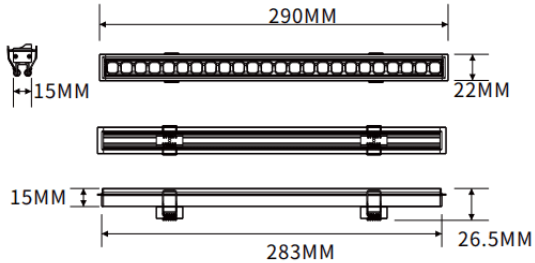

Recessed wall washer

Lavov linear light from the family CABINET type Recessed wall washer with a power of 8W and a Wall washer 30° beam angle. Finished in white colour. Recessed installation. Dimensions L283*W22*H15mm.. With a total lumen output of 475.3416lm and a luminous efficiency of 59.4177lm/W. CCT 3000K. No driver included works at 24V . Made in Aluminium body and PMMA lenses.

Dimensions

Product dimensions (mm) L283*W22*H15mm

Scheme

Item code	86.LR06.1350.01
Product type	Indoor
Category	Tracklights
Family	CABINET
Subfamily	Recessed wall washer
Pictograms	

Product	
Real power (W)	8
Real luminous flux (Lm)	475.34160000000003
Luminous efficiency (Lm/W)	59.417700000000004
Beam angle (º)	Wall washer 30°
Colour	white
Control gear included	no
Average life time (h)	50000hrs L80 B10
Colour temperature (K)	3000
Colour consistency (SDCM)	SDCM<3
CRI	90