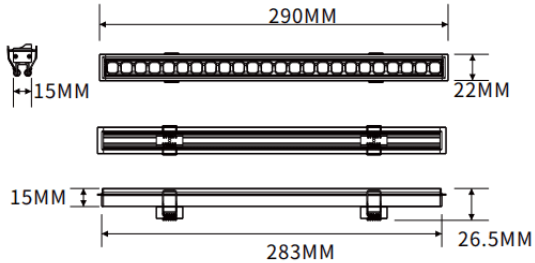

### Recessed wall washer

Lavov linear light from the family CABINET type Recessed wall washer with a power of 8W and a Wall washer 30° beam angle. Finished in black colour. Recessed installation. Dimensions L283\*W22\*H15mm.. With a total lumen output of 475.3416lm and a luminous efficiency of 59.4177lm/W. CCT 3000K. No driver included works at 24V . Made in Aluminium body and PMMA lenses.

#### Dimensions

Product dimensions (mm) L283\*W22\*H15mm

#### Scheme

Item code	86.LR06.1350.02
Product type	Indoor
Category	Tracklights
Family	CABINET
Subfamily	Recessed wall washer
Pictograms	

Product	
Real power (W)	8
Real luminous flux (Lm)	475.34160000000003
Luminous efficiency (Lm/W)	59.417700000000004
Beam angle (°)	Wall washer 30°
Colour	black
Control gear included	no
Average life time (h)	50000hrs L80 B10
Colour temperature (K)	3000
Colour consistency (SDCM)	SDCM3
CRI	90