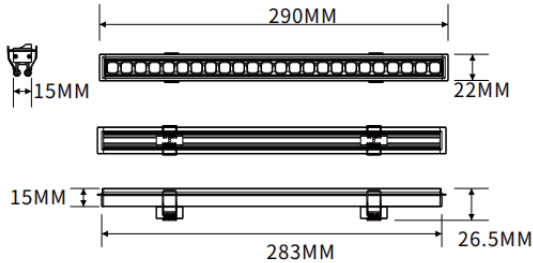

Recessed wall washer

Lavov linear light from the family CABINET type Recessed wall washer with a power of 8W and a Wall washer 30° beam angle. Finished in black colour. Recessed installation. Dimensions L283*W22*H15mm.. With a total lumen output of 475.3416lm and a luminous efficiency of 59.4177lm/W. CCT 3000K. No driver included works at 24V . Made in Aluminium body and PMMA lenses.

Dimensions

Product dimensions (mm) L283*W22*H15mm

Scheme

Item code	86.LR06.1350.02
Product type	Indoor
Category	Tracklights
Family	CABINET
Subfamily	Recessed wall washer
Pictograms	

Product	
Real power (W)	8
Real luminous flux (Lm)	475.34160000000003
Luminous efficiency (Lm/W)	59.417700000000004
Beam angle (º)	Wall washer 30°
Colour	black
Control gear included	no
Average life time (h)	50000hrs L80 B10
Colour temperature (K)	3000
Colour consistency (SDCM)	SDCM<3
CRI	90