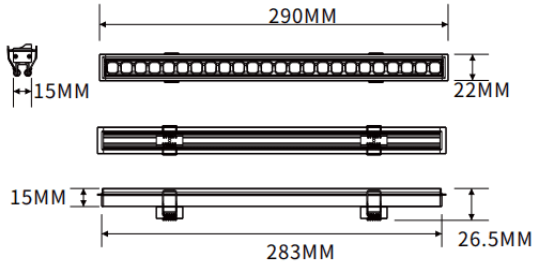

Recessed wall washer

Lavov linear light from the family CABINET type Recessed wall washer with a power of 8W and a Wall washer 30° beam angle. Finished in black colour. Recessed installation. Dimensions L283*W22*H15mm.. With a total lumen output of 475.3416lm and a luminous efficiency of 59.4177lm/W. CCT 3000K. No driver included works at 24V . Made in Aluminium body and PMMA lenses.

Dimensions

Product dimensions (mm) L283*W22*H15mm

Scheme

Item code	86.LR06.1350.02
Product type	Indoor
Category	Tracklights
Family	CABINET
Subfamily	Recessed wall washer
Pictograms	

Product	
Real power (W)	8
Real luminous flux (Lm)	475.3416
Luminous efficiency (Lm/W)	59.4177
Beam angle (°)	Wall washer 30°
Colour	black
Control gear included	no
Average life time (h)	50000hrs L80 B10
Colour temperature (K)	3000
Colour consistency (SDCM)	SDCM<3
CRI	90