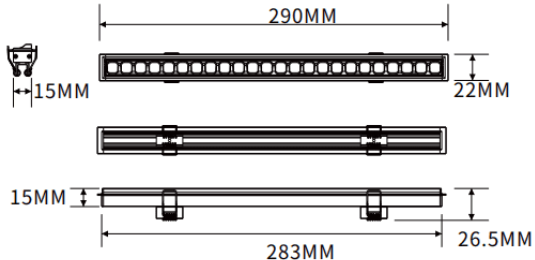

### Recessed wall washer

Lavov linear light from the family CABINET type Recessed wall washer with a power of 8W and a Wall washer 30° beam angle. Finished in white colour. Recessed installation. Dimensions L283\*W22\*H15mm.. With a total lumen output of 511.12lm and a luminous efficiency of 63.89lm/W. CCT 4000K. No driver included works at 24V . Made in Aluminium body and PMMA lenses.

#### Dimensions

Product dimensions (mm) **L283\*W22\*H15mm**

#### Scheme

Item code	<b>86.LR06.1450.01</b>
Product type	<b>Indoor</b>
Category	<b>Tracklights</b>
Family	<b>CABINET</b>
Subfamily	<b>Recessed wall washer</b>
Pictograms	

Product	
Real power (W)	<b>8</b>
Real luminous flux (Lm)	<b>511.12</b>
Luminous efficiency (Lm/W)	<b>63.89</b>
Beam angle (°)	<b>Wall washer 30°</b>
Colour	<b>white</b>
Control gear included	<b>no</b>
Average life time (h)	<b>50000hrs L80 B10</b>
Colour temperature (K)	<b>4000</b>
Colour consistency (SDCM)	<b>SDCM&lt;3</b>
CRI	<b>90</b>