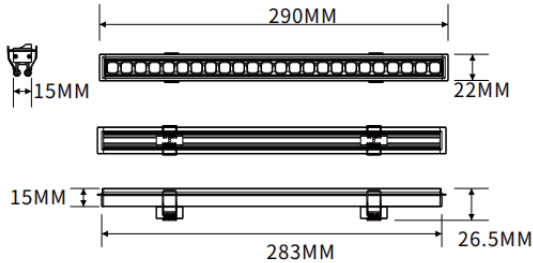

### Recessed wall washer

Lavov linear light from the family CABINET type Recessed wall washer with a power of 8W and a Wall washer 30° beam angle. Finished in white colour. Recessed installation. Dimensions L283\*W22\*H15mm.. With a total lumen output of 511.12lm and a luminous efficiency of 63.89lm/W. CCT 4000K. No driver included works at 24V . Made in Aluminium body and PMMA lenses.

### Dimensions

Product dimensions (mm) **L283\*W22\*H15mm**

### Scheme

Item code	86.LR06.1450.01
Product type	Indoor
Category	Tracklights
Family	CABINET
Subfamily	Recessed wall washer
Pictograms	

Product	
Real power (W)	8
Real luminous flux (Lm)	511.12
Luminous efficiency (Lm/W)	63.89
Beam angle (°)	Wall washer 30°
Colour	white
Control gear included	no
Average life time (h)	50000hrs L80 B10
Colour temperature (K)	4000
Colour consistency (SDCM)	SDCM3
CRI	90