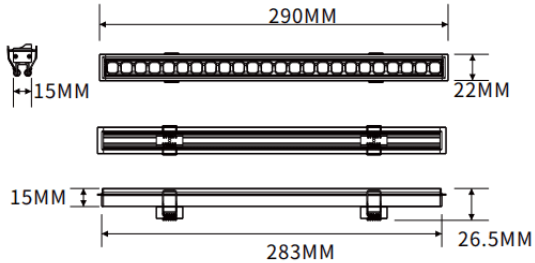

Recessed wall washer

Lavov linear light from the family CABINET type Recessed wall washer with a power of 8W and a Wall washer 30° beam angle. Finished in white colour. Recessed installation. Dimensions L283*W22*H15mm.. With a total lumen output of 511.12lm and a luminous efficiency of 63.89lm/W. CCT 4000K. No driver included works at 24V . Made in Aluminium body and PMMA lenses.

Dimensions

Product dimensions (mm) L283*W22*H15mm

Scheme

Item code	86.LR06.1450.01
Product type	Indoor
Category	Tracklights
Family	CABINET
Subfamily	Recessed wall washer
Pictograms	

Product	
Real power (W)	8
Real luminous flux (Lm)	511.12
Luminous efficiency (Lm/W)	63.89
Beam angle (º)	Wall washer 30°
Colour	white
Control gear included	no
Average life time (h)	50000hrs L80 B10
Colour temperature (K)	4000
Colour consistency (SDCM)	SDCM<3
CRI	90