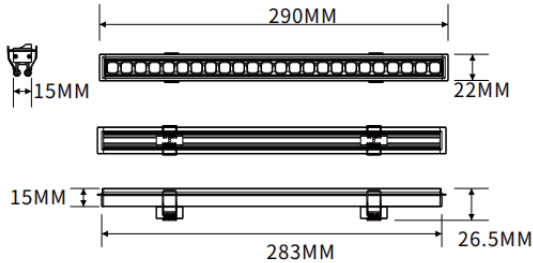

Scheme

Item code	86.LR06.1450.02
Product type	Indoor
Category	Tracklights
Family	CABINET
Subfamily	Recessed wall washer
Pictograms	

Product	
Real power (W)	8
Real luminous flux (Lm)	511.12
Luminous efficiency (Lm/W)	63.89
Beam angle (&ordm;)	Wall washer 30°
Colour	black
Control gear included	no
Average life time (h)	50000hrs L80 B10
Colour temperature (K)	4000
Colour consistency (SDCM)	SDCM<3
CRI	90