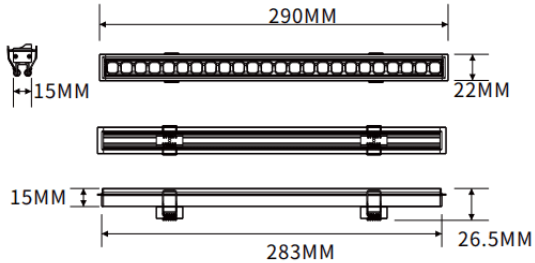

### Recessed wall washer

Lavov linear light from the family CABINET type Recessed wall washer with a power of 8W and a Wall washer 30° beam angle. Finished in black colour. Recessed installation. Dimensions L283\*W22\*H15mm.. With a total lumen output of 511.12lm and a luminous efficiency of 63.89lm/W. CCT 4000K. No driver included works at 24V . Made in Aluminium body and PMMA lenses.

#### Dimensions

Product dimensions (mm) **L283\*W22\*H15mm**

#### Scheme

Item code	<b>86.LR06.1450.02</b>
Product type	<b>Indoor</b>
Category	<b>Tracklights</b>
Family	<b>CABINET</b>
Subfamily	<b>Recessed wall washer</b>
Pictograms	

Product	
Real power (W)	<b>8</b>
Real luminous flux (Lm)	<b>511.12</b>
Luminous efficiency (Lm/W)	<b>63.89</b>
Beam angle (°)	<b>Wall washer 30°</b>
Colour	<b>black</b>
Control gear included	<b>no</b>
Average life time (h)	<b>50000hrs L80 B10</b>
Colour temperature (K)	<b>4000</b>
Colour consistency (SDCM)	<b>SDCM3</b>
CRI	<b>90</b>