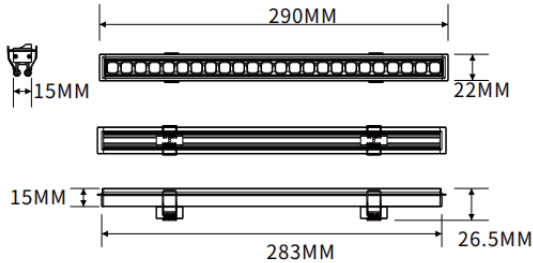

### Recessed wall washer

Lavov linear light from the family CABINET type Recessed wall washer with a power of 8W and a Wall washer 30° beam angle. Finished in black colour. Recessed installation. Dimensions L283\*W22\*H15mm.. With a total lumen output of 511.12lm and a luminous efficiency of 63.89lm/W. CCT 4000K. No driver included works at 24V . Made in Aluminium body and PMMA lenses.

#### Dimensions

Product dimensions (mm) **L283\*W22\*H15mm**

#### Scheme

Item code	86.LR06.1450.02
Product type	Indoor
Category	Tracklights
Family	CABINET
Subfamily	Recessed wall washer
Pictograms	

Product	
Real power (W)	8
Real luminous flux (Lm)	511.12
Luminous efficiency (Lm/W)	63.89
Beam angle (&ordm;)	Wall washer 30°
Colour	black
Control gear included	no
Average life time (h)	50000hrs L80 B10
Colour temperature (K)	4000
Colour consistency (SDCM)	SDCM<3
CRI	90