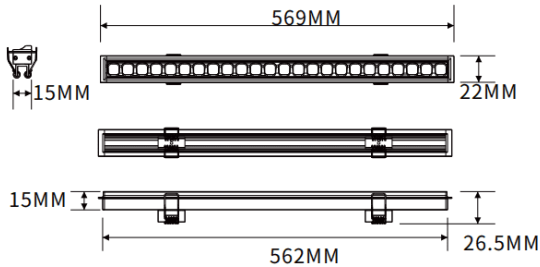

Recessed wall washer

Lavov linear light from the family CABINET type Recessed wall washer with a power of 16W and a Wall washer 30° beam angle. Finished in white colour. Recessed installation. Dimensions L562*W22*H15mm.. With a total lumen output of 856.9392lm and a luminous efficiency of 53.55870000000002lm/W. CCT 2700K. No driver included works at 24V . Made in Aluminium body and PMMA lenses.

Dimensions

Product dimensions (mm) L562*W22*H15mm

Scheme

Item code	86.LR06.2250.01
Product type	Indoor
Category	Tracklights
Family	CABINET
Subfamily	Recessed wall washer
Pictograms	

Product	
Real power (W)	16
Real luminous flux (Lm)	856.93920000000003
Luminous efficiency (Lm/W)	53.55870000000002
Beam angle (º)	Wall washer 30°
Colour	white
Control gear included	no
Average life time (h)	50000hrs L80 B10
Colour temperature (K)	2700
Colour consistency (SDCM)	SDCM<3
CRI	90