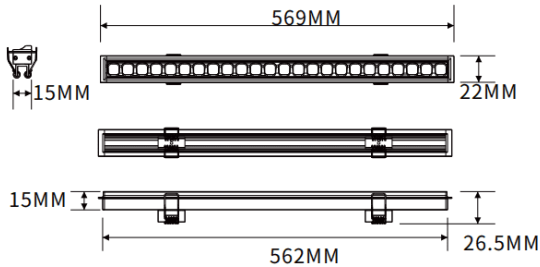

Recessed wall washer

Lavov linear light from the family CABINET type Recessed wall washer with a power of 16W and a Wall washer 30° beam angle. Finished in white colour. Recessed installation. Dimensions L562*W22*H15mm.. With a total lumen output of 856.9392lm and a luminous efficiency of 53.55870000000002lm/W. CCT 2700K. No driver included works at 24V . Made in Aluminium body and PMMA lenses.

Dimensions

Product dimensions (mm) L562*W22*H15mm

Scheme

Item code	86.LR06.2250.01
Product type	Indoor
Category	Tracklights
Family	CABINET
Subfamily	Recessed wall washer
Pictograms	

Product	
Real power (W)	16
Real luminous flux (Lm)	856.93920000000003
Luminous efficiency (Lm/W)	53.55870000000002
Beam angle (°)	Wall washer 30°
Colour	white
Control gear included	no
Average life time (h)	50000hrs L80 B10
Colour temperature (K)	2700
Colour consistency (SDCM)	SDCM3
CRI	90