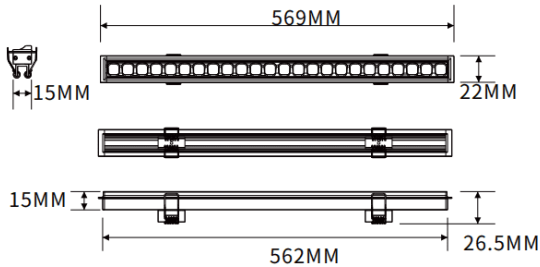

Recessed wall washer

Lavov linear light from the family CABINET type Recessed wall washer with a power of 16W and a Wall washer 30° beam angle. Finished in white colour. Recessed installation. Dimensions L562*W22*H15mm.. With a total lumen output of 856.9392lm and a luminous efficiency of 53.55870000000002lm/W. CCT 2700K. No driver included works at 24V . Made in Aluminium body and PMMA lenses.

Dimensions

Product dimensions (mm) L562*W22*H15mm

Scheme

| | |
|--------------|----------------------|
| Item code | 86.LR06.2250.01 |
| Product type | Indoor |
| Category | Tracklights |
| Family | CABINET |
| Subfamily | Recessed wall washer |
| Pictograms | |

| | |
|----------------------------|-------------------|
| Product | |
| Real power (W) | 16 |
| Real luminous flux (Lm) | 856.9392 |
| Luminous efficiency (Lm/W) | 53.55870000000002 |
| Beam angle (°) | Wall washer 30° |
| Colour | white |
| Control gear included | no |
| Average life time (h) | 50000hrs L80 B10 |
| Colour temperature (K) | 2700 |
| Colour consistency (SDCM) | SDCM<3 |
| CRI | 90 |