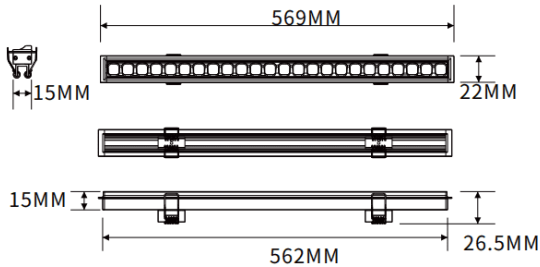

### Recessed wall washer

Lavov linear light from the family CABINET type Recessed wall washer with a power of 16W and a Wall washer 30° beam angle. Finished in black colour. Recessed installation. Dimensions L562\*W22\*H15mm.. With a total lumen output of 856.9392lm and a luminous efficiency of 53.55870000000002lm/W. CCT 2700K. No driver included works at 24V . Made in Aluminium body and PMMA lenses.

#### Dimensions

Product dimensions (mm) L562\*W22\*H15mm

#### Scheme

Item code	86.LR06.2250.02
Product type	Indoor
Category	Tracklights
Family	CABINET
Subfamily	Recessed wall washer
Pictograms	

Product	
Real power (W)	16
Real luminous flux (Lm)	856.9392
Luminous efficiency (Lm/W)	53.55870000000002
Beam angle (°)	Wall washer 30°
Colour	black
Control gear included	no
Average life time (h)	50000hrs L80 B10
Colour temperature (K)	2700
Colour consistency (SDCM)	SDCM<3
CRI	90