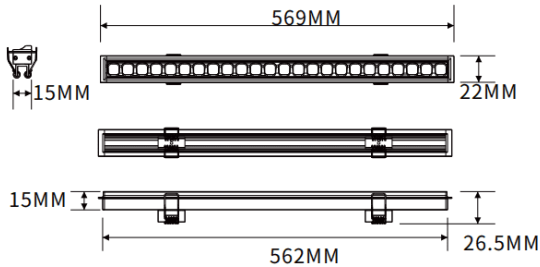

Scheme

Item code	86.LR06.2250.02
Product type	Indoor
Category	Tracklights
Family	CABINET
Subfamily	Recessed wall washer
Pictograms	

Product	
Real power (W)	16
Real luminous flux (Lm)	856.9392
Luminous efficiency (Lm/W)	53.55870000000002
Beam angle (°)	Wall washer 30°
Colour	black
Control gear included	no
Average life time (h)	50000hrs L80 B10
Colour temperature (K)	2700
Colour consistency (SDCM)	SDCM<3
CRI	90