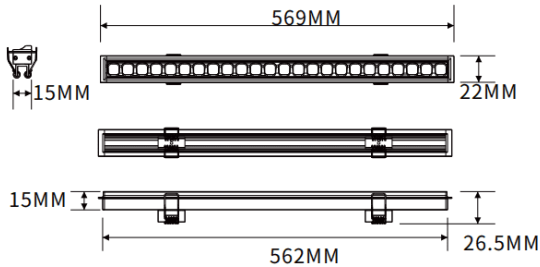

Recessed wall washer

Lavov linear light from the family CABINET type Recessed wall washer with a power of 16W and a Wall washer 30° beam angle. Finished in white colour. Recessed installation. Dimensions L562*W22*H15mm.. With a total lumen output of 921.44lm and a luminous efficiency of 57.59lm/W. CCT 3000K. No driver included works at 24V . Made in Aluminium body and PMMA lenses.

Dimensions

Product dimensions (mm) L562*W22*H15mm

Scheme

Item code	86.LR06.2350.01
Product type	Indoor
Category	Tracklights
Family	CABINET
Subfamily	Recessed wall washer
Pictograms	

Product	
Real power (W)	16
Real luminous flux (Lm)	921.44
Luminous efficiency (Lm/W)	57.59
Beam angle (°)	Wall washer 30°
Colour	white
Control gear included	no
Average life time (h)	50000hrs L80 B10
Colour temperature (K)	3000
Colour consistency (SDCM)	SDCM3
CRI	90