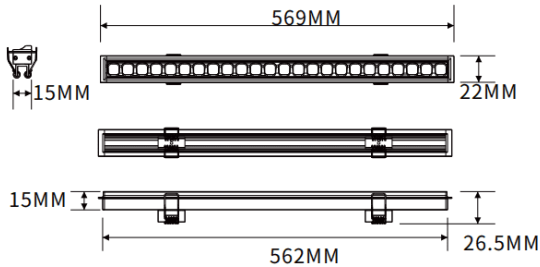

### Recessed wall washer

Lavov linear light from the family CABINET type Recessed wall washer with a power of 16W and a Wall washer 30° beam angle. Finished in white colour. Recessed installation. Dimensions L562\*W22\*H15mm.. With a total lumen output of 921.44lm and a luminous efficiency of 57.59lm/W. CCT 3000K. No driver included works at 24V . Made in Aluminium body and PMMA lenses.

#### Dimensions

Product dimensions (mm) **L562\*W22\*H15mm**

#### Scheme

Item code	<b>86.LR06.2350.01</b>
Product type	<b>Indoor</b>
Category	<b>Tracklights</b>
Family	<b>CABINET</b>
Subfamily	<b>Recessed wall washer</b>
Pictograms	

<b>Product</b>	
Real power (W)	<b>16</b>
Real luminous flux (Lm)	<b>921.44</b>
Luminous efficiency (Lm/W)	<b>57.59</b>
Beam angle (&ordm;)	<b>Wall washer 30°</b>
Colour	<b>white</b>
Control gear included	<b>no</b>
Average life time (h)	<b>50000hrs L80 B10</b>
Colour temperature (K)	<b>3000</b>
Colour consistency (SDCM)	<b>SDCM&lt;3</b>
CRI	<b>90</b>