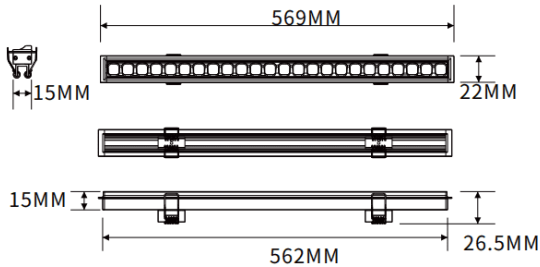

Recessed wall washer

Lavov linear light from the family CABINET type Recessed wall washer with a power of 16W and a Wall washer 30° beam angle. Finished in white colour. Recessed installation. Dimensions L562*W22*H15mm.. With a total lumen output of 921.44lm and a luminous efficiency of 57.59lm/W. CCT 3000K. No driver included works at 24V . Made in Aluminium body and PMMA lenses.

Dimensions

Product dimensions (mm) **L562*W22*H15mm**

Scheme

Item code	86.LR06.2350.01
Product type	Indoor
Category	Tracklights
Family	CABINET
Subfamily	Recessed wall washer
Pictograms	

Product	
Real power (W)	16
Real luminous flux (Lm)	921.44
Luminous efficiency (Lm/W)	57.59
Beam angle (°)	Wall washer 30°
Colour	white
Control gear included	no
Average life time (h)	50000hrs L80 B10
Colour temperature (K)	3000
Colour consistency (SDCM)	SDCM<3
CRI	90